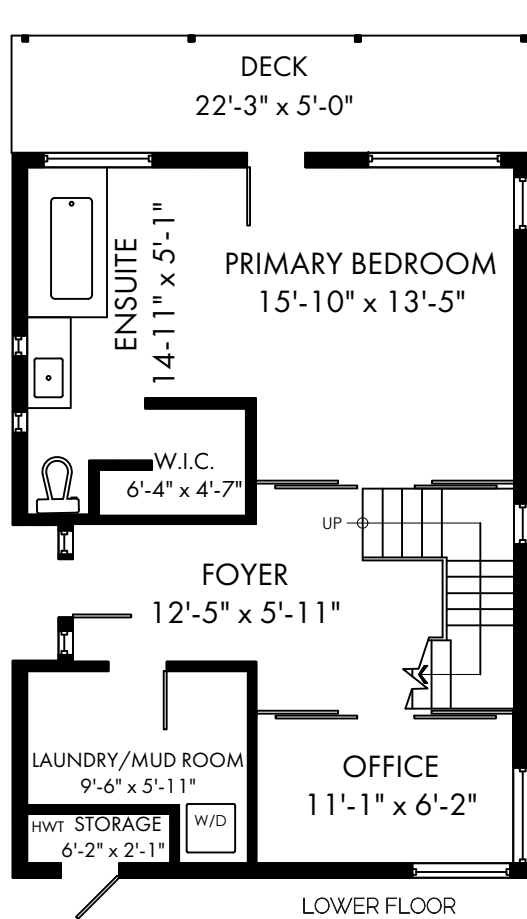

RIVER + MOUNTAIN VIEWS

2 BEDROOM + OFFICE + LOFT + 3 BATH

Lower Floor 679 sf
 Main Floor 690 sf
 Upper Floor 346 sf

 Total Interior 1,715 sf
 Decks 297 sf
 Roof Deck 368 sf

LOWER FLOOR
 Floor Area 679 SF
 Ceiling Height 8'

MAIN FLOOR
 Floor Area 690 sf
 Ceiling Height 8'

UPPER FLOOR
 Floor Area 346 sf
 Ceiling Height 9'-5"