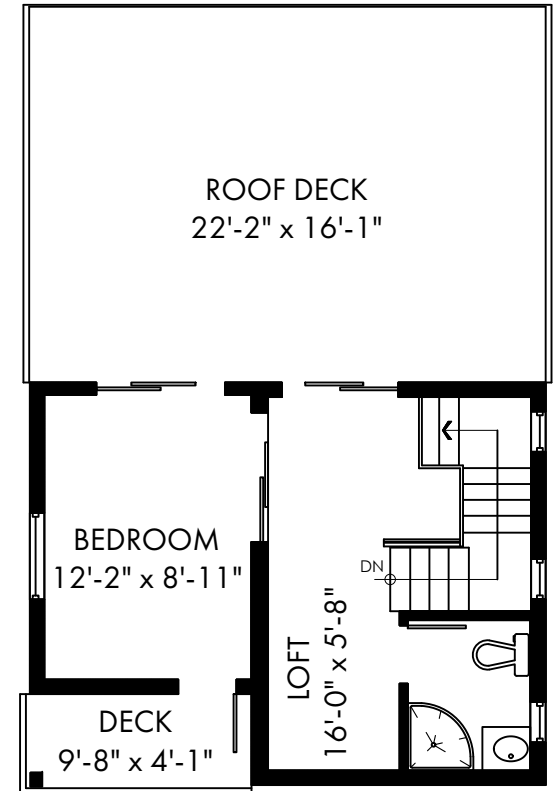

RIVER + MOUNTAIN VIEWS

2 BEDROOM + OFFICE + LOFT + 3 BATH

Lower Floor 679 sf
 Main Floor 690 sf
 Upper Floor 346 sf

 Total Interior 1,715 sf
 Decks 297 sf
 Roof Deck 368 sf

LOWER FLOOR
 Floor Area 679 SF
 Ceiling Height 8'

MAIN FLOOR
 Floor Area 690 sf
 Ceiling Height 8'

UPPER FLOOR
 Floor Area 346 sf
 Ceiling Height 9'-5"