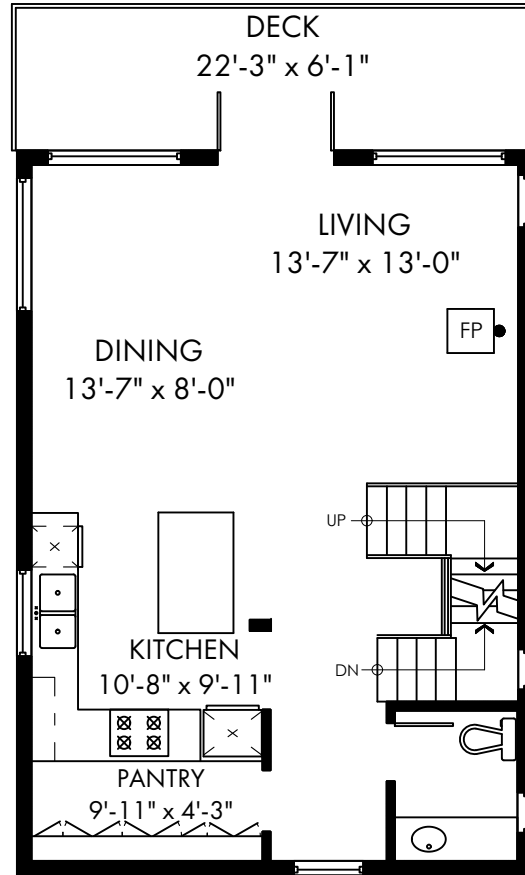

RIVER + MOUNTAIN VIEWS

2 BEDROOM + OFFICE + LOFT + 3 BATH

Lower Floor 679 sf
 Main Floor 690 sf
 Upper Floor 346 sf

 Total Interior 1,715 sf
 Decks 297 sf
 Roof Deck 368 sf

LOWER FLOOR
 Floor Area 679 SF
 Ceiling Height 8'

MAIN FLOOR
 Floor Area 690 sf
 Ceiling Height 8'

UPPER FLOOR
 Floor Area 346 sf
 Ceiling Height 9'-5"