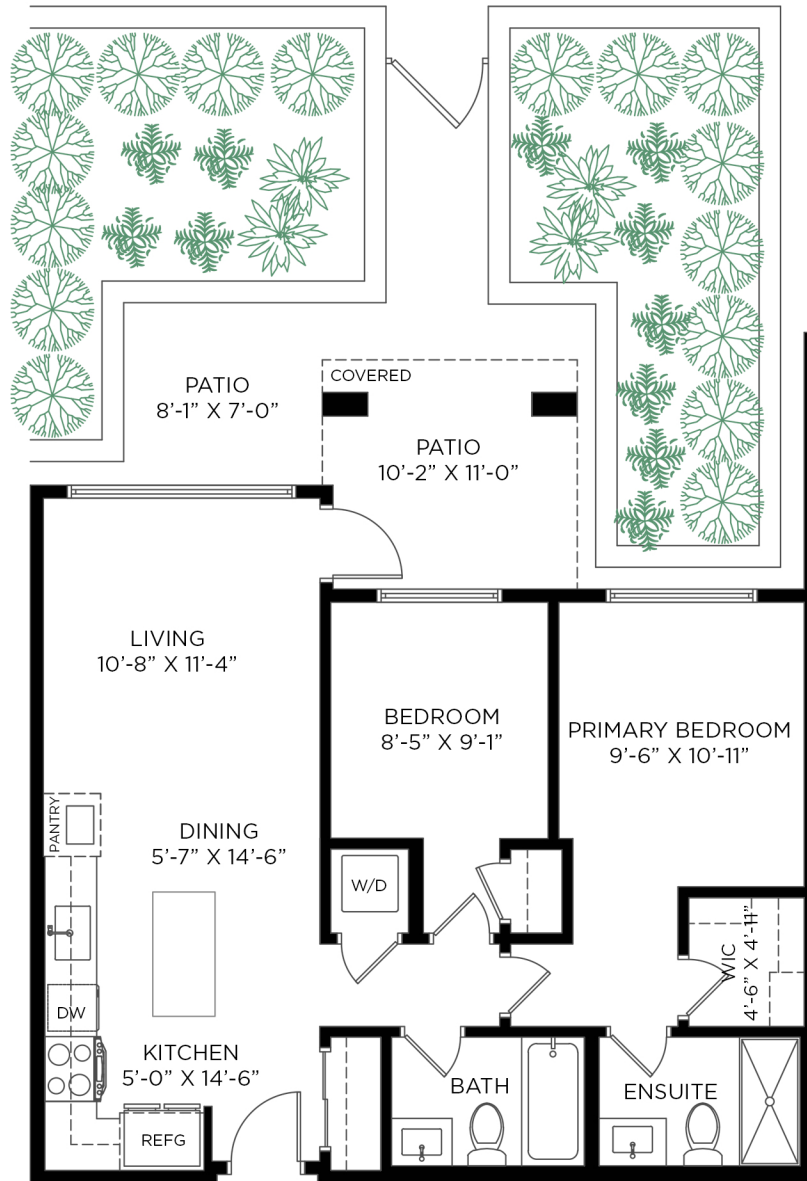

2 BEDROOMS + 2 BATHS

Total Interior	741 sf
Exterior Living	604 sf
Ceiling height	8'-10"

Floor plan not suitable for architectural/construction purposes. ANSI Z765 standard used to calculate square footage. Buyer to verify.