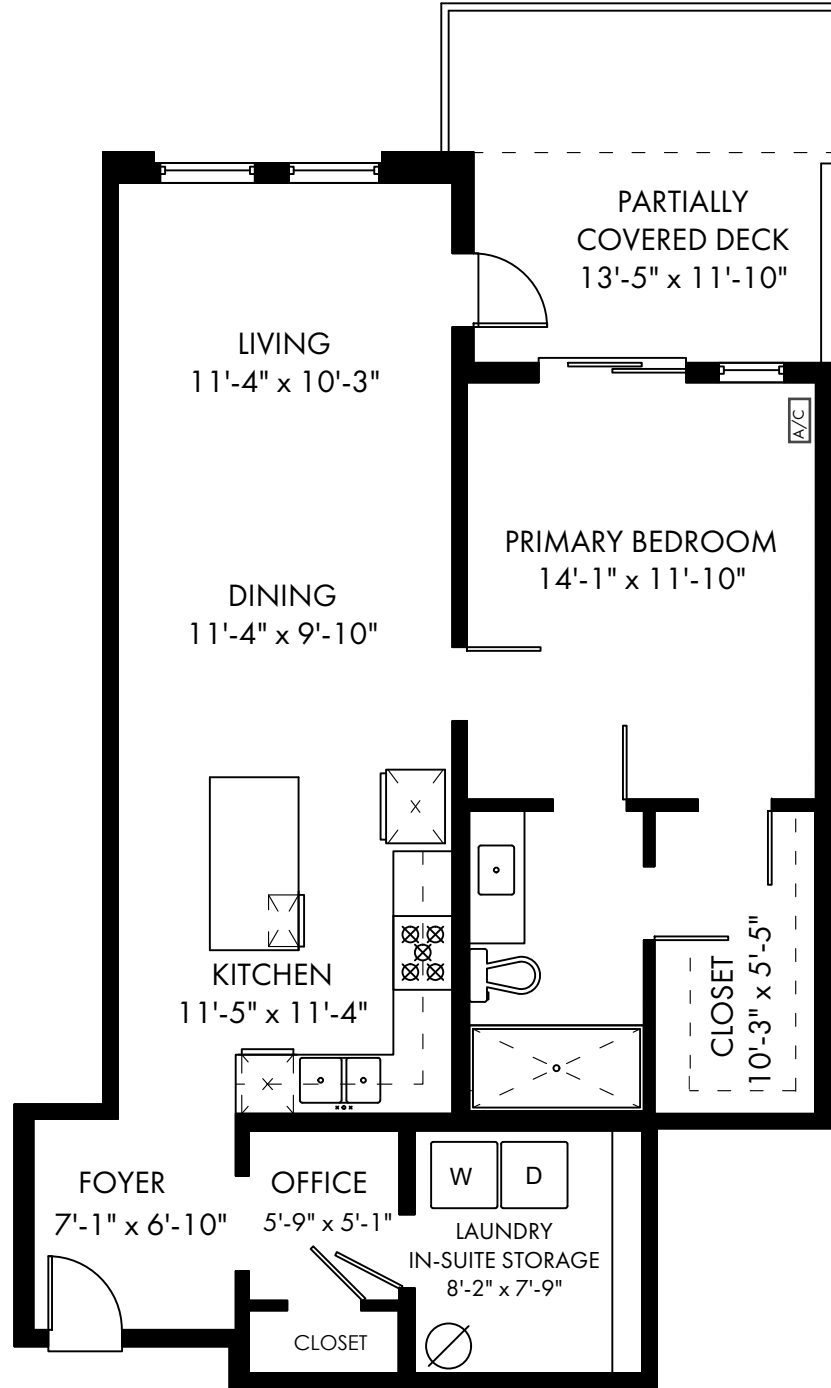

1 BEDROOM + 1 BATH

Interior Living	914 sf
Exterior Living	155 sf
Total	1,069 sf

Ceiling Height 8'-9"

Stilhavn Real Estate Services
[direct 604.657.1110](tel:604.657.1110)
[email maria@vancouverurbanhomes.com](mailto:maria@vancouverurbanhomes.com)
[web VancouverUrbanHomes.com](http://VancouverUrbanHomes.com)