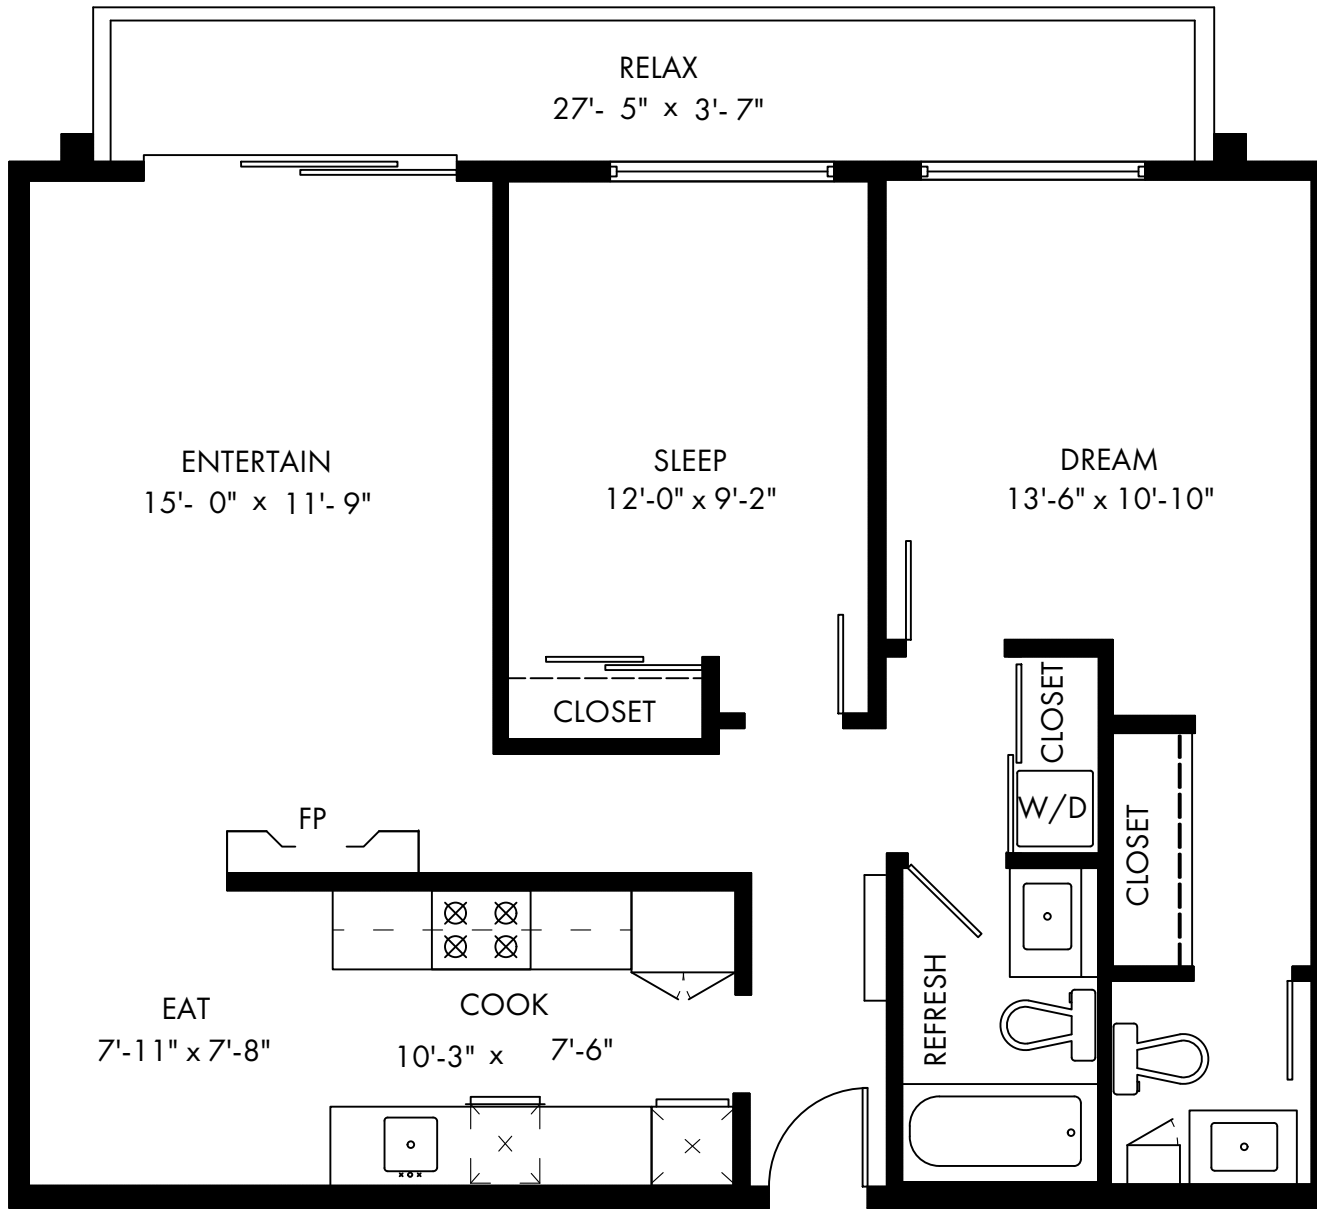

2 BEDROOM + 1 1/2 BATH  
Total Interior: 906 SF\*  
Total Exterior: 111 SF  
Ceiling Height: 8'-0"

Stilhavn Real Estate Services  
direct 604.657.1110  
email maria@vancouverurbanhomes.com  
web VancouverUrbanHomes.com