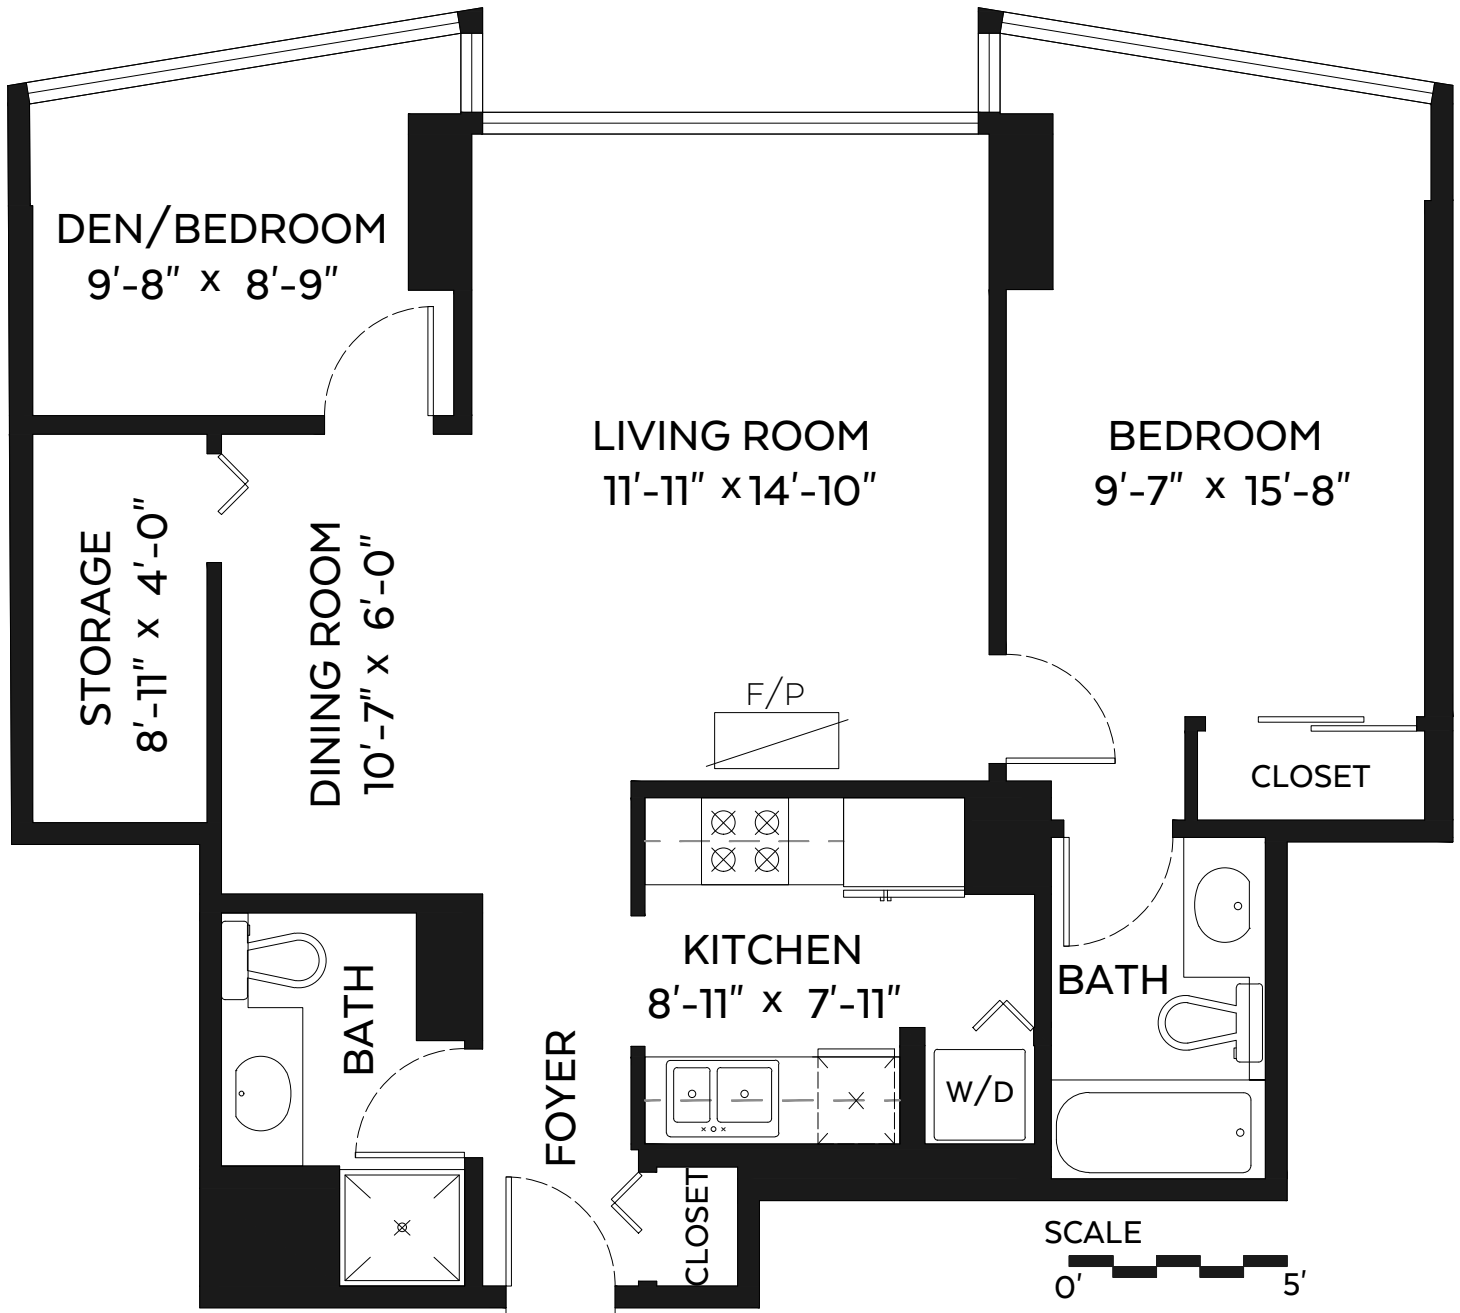

Measured on: September 1, 2016

NORTH