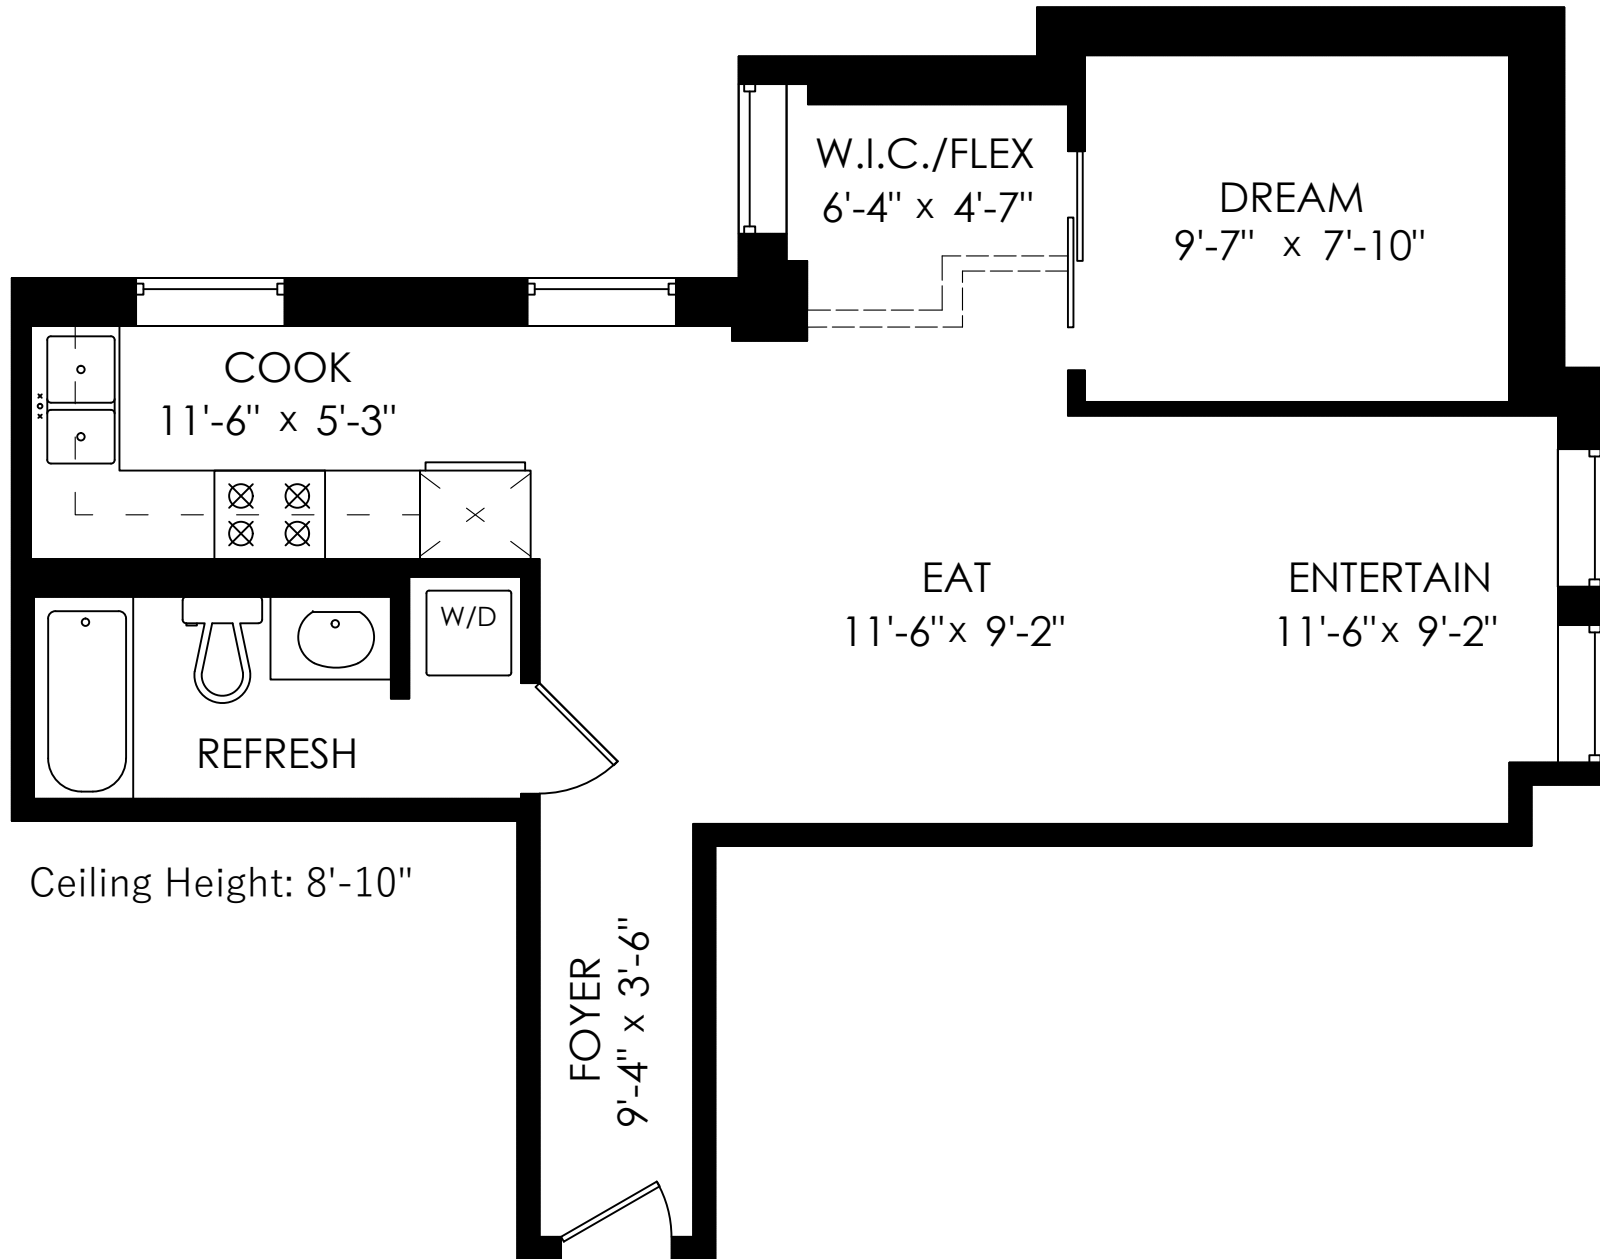

MARIA SENAJOVA

maria@vancouverurbanhomes.com  
Stilhavn Real Estate Services  
direct 604.657.1110

601-233 Abbott St. Vancouver, BC

1 BEDROOM + 1 BATH

TOTAL INTERIOR: 600 SQ.FT.

Floor plan not suitable for architectural/construction purposes. ANSI Z765 standard used to calculate square footage. Buyer to verify.