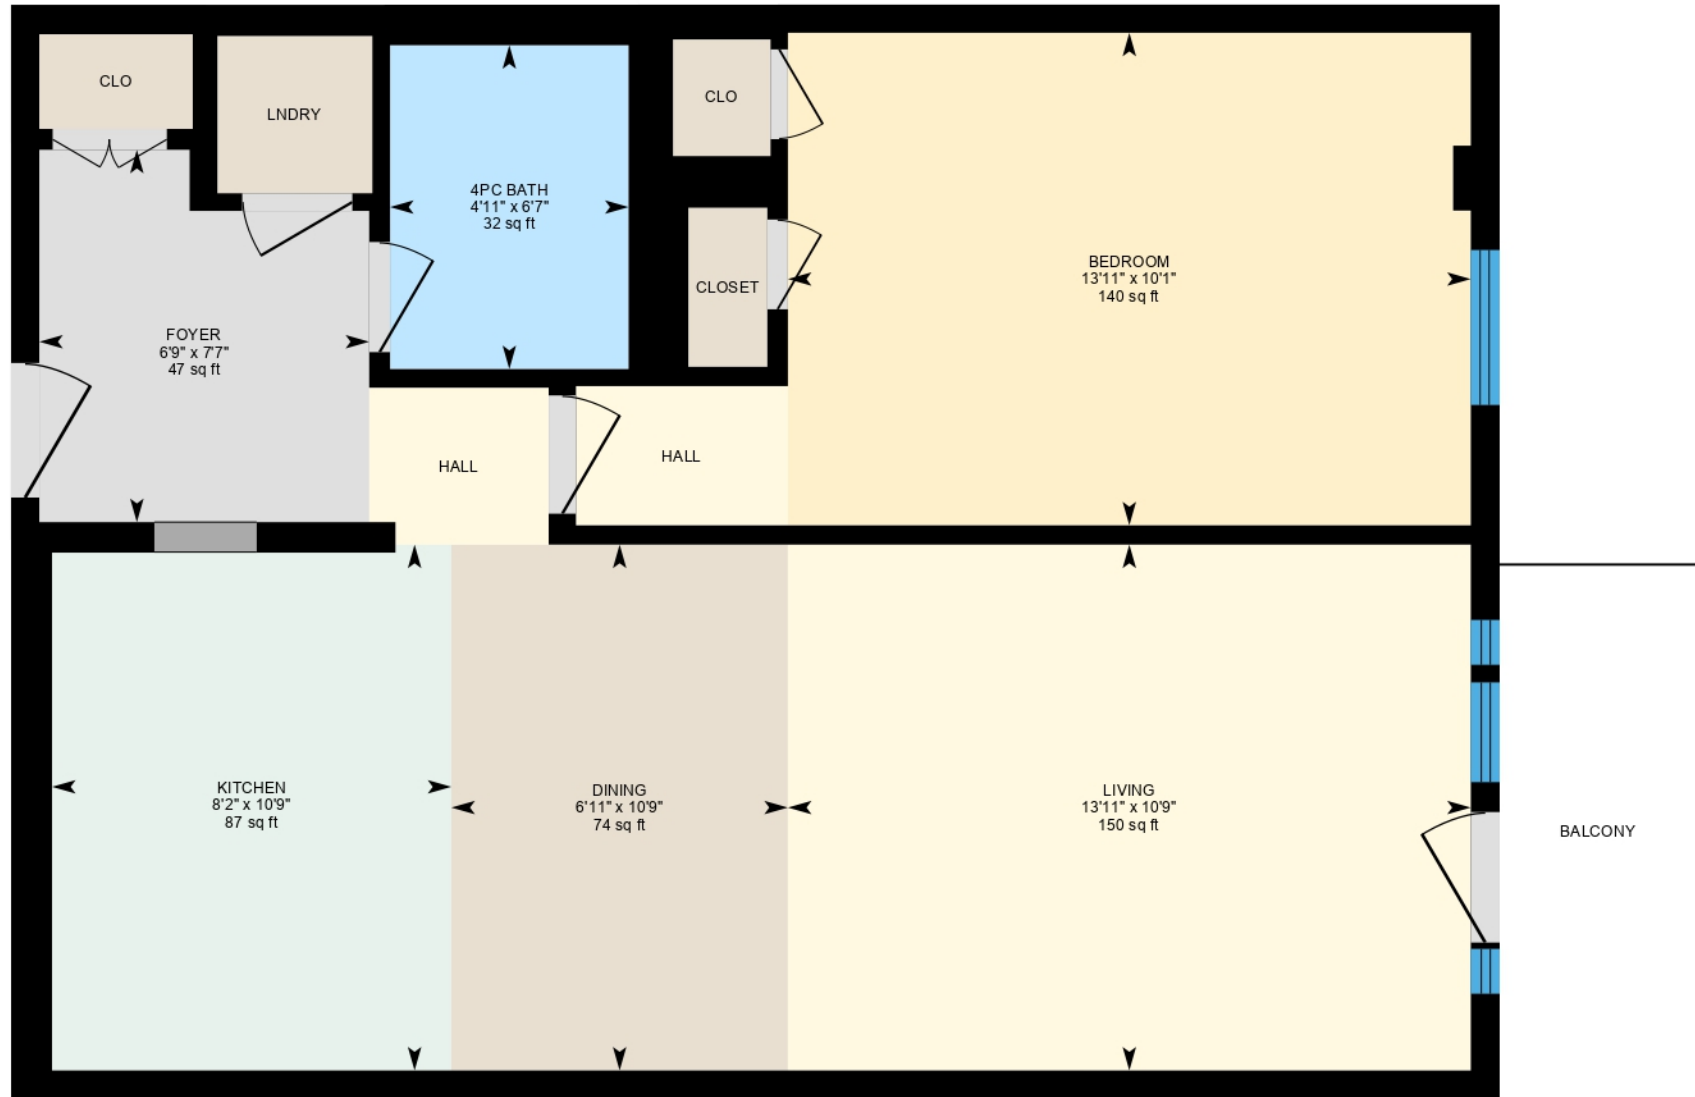

206-605 14 Ave SW, Calgary, AB

Main Floor Interior Area 614.96 sq ft

PREPARED: 2023/09/08

White regions are excluded from total floor area in iGUIDE floor plans. All room dimensions and floor areas must be considered approximate and are subject to independent verification.