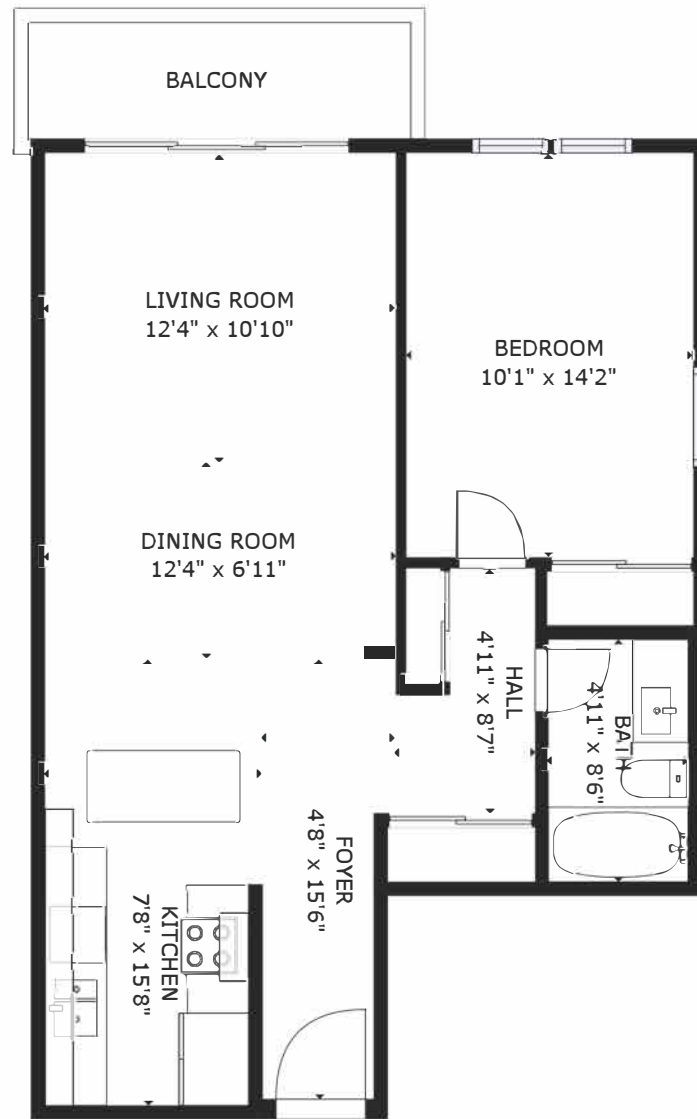

Square Footage: 692 Sq. Ft.
Square Footage per Strata Plan - Buyer to Verify
SIZES AND DIMENSIONS ARE APPROXIMATE, ACTUAL MAY VARY.

DONOHUE JEFF & JONNY

PERSONAL REAL ESTATE CORPORATION

JEFF@JEFFDONOHUE.COM 604-340-8588
JONNY@JEFFDONOHUE.COM WWW.JEFFDONOHUE.COM