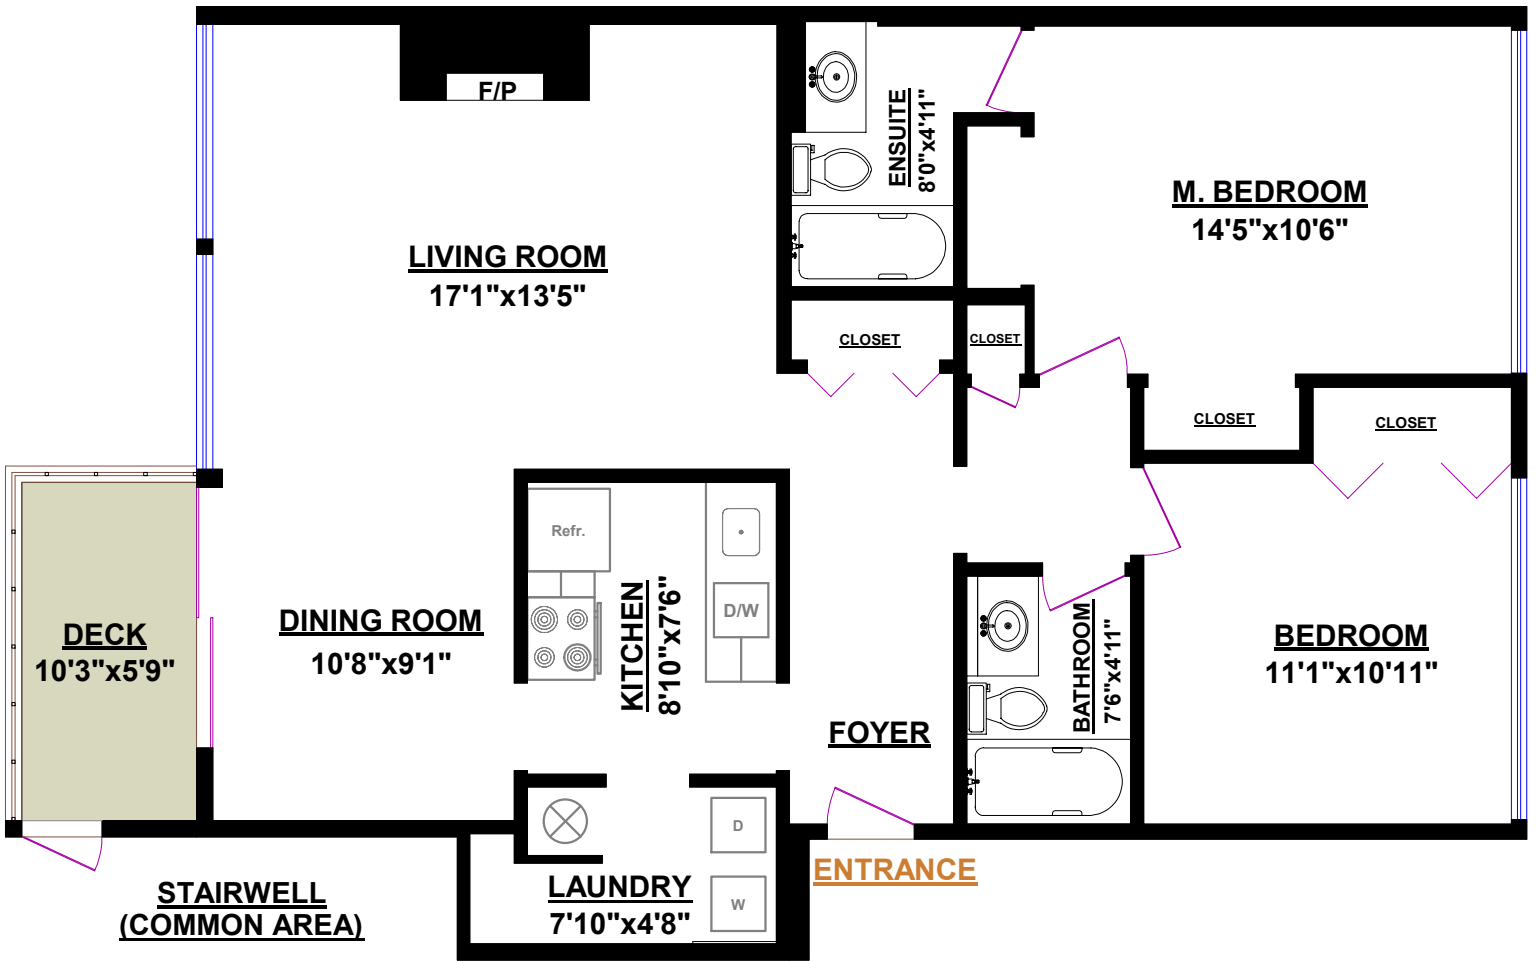

Jeff Donohoe

Personal Real Estate Corporation

604.340.8588

Jeff@JeffDonohoe.com
www.JeffDonohoe.com

RE/MAX RE/MAX Crest Realty

870 WESTVIEW CRESCENT NORTH VANCOUVER

TOTALS	
Main Floor*:	1,032 sq.ft.

OTHER AREAS:	
Deck:	59 sq.ft.

* Measured to exterior of walls and to the middle of the common walls
* These measurements are not taken from the Strata Plan.