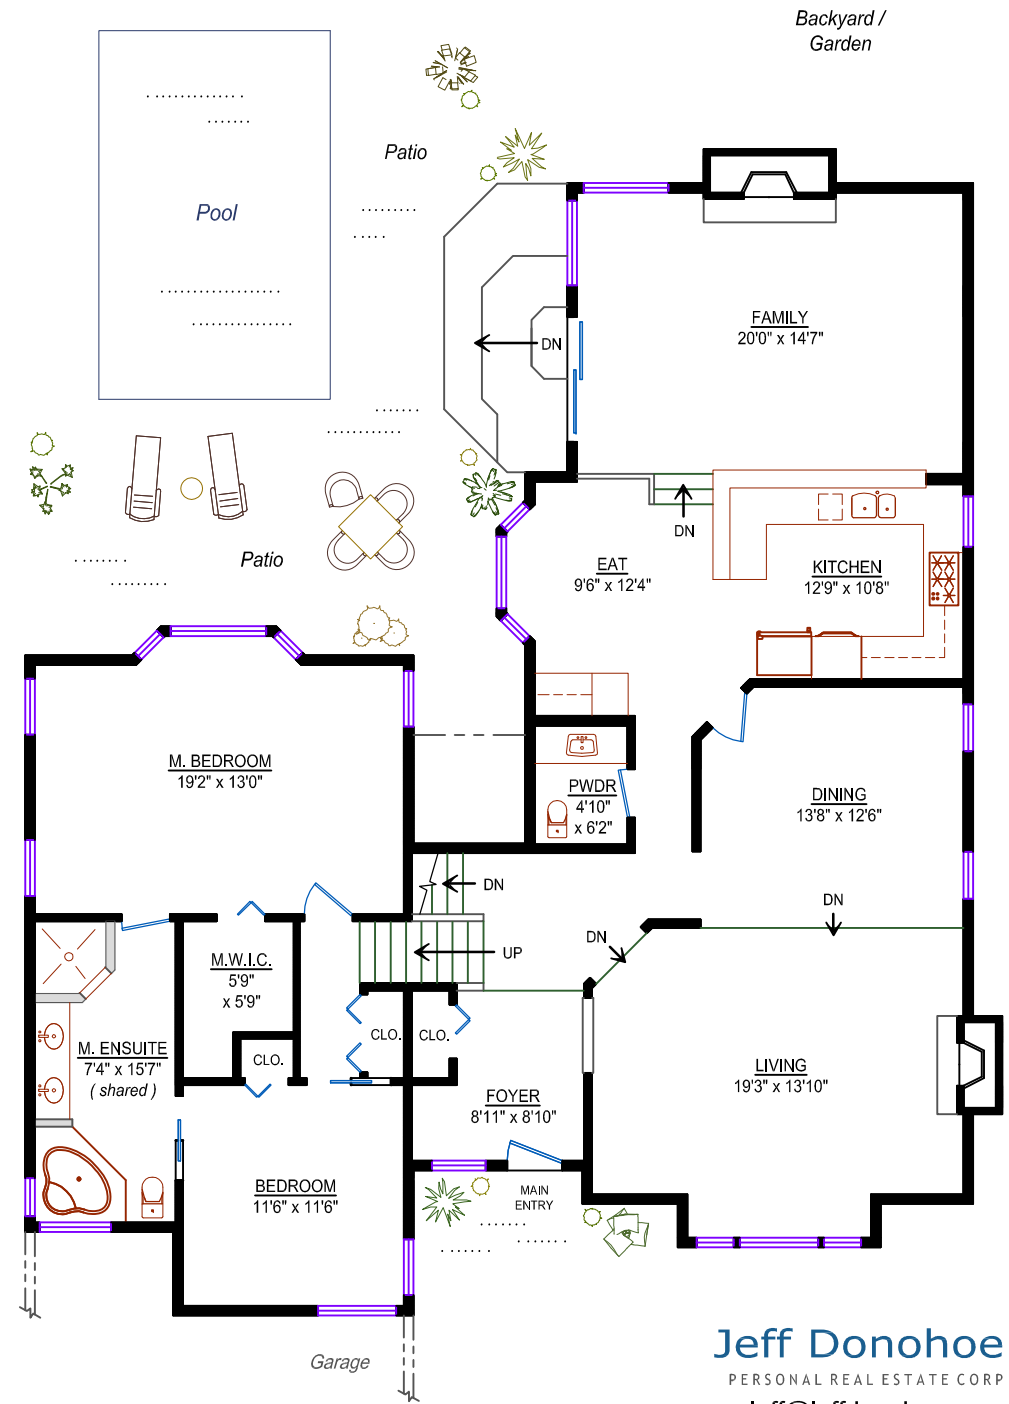

2001 Rufus Drive
North Vancouver, BC

Main Level: 1317 sq. ft.
Upper Level: 679 sq. ft.
Lower Level: 393 sq. ft.
Total: 2389 sq. ft.

Other Areas: (not included in totals)

Basement (inside) 1227 sq. ft.

Garage / Flex: 400 sq. ft.

* Square footage calculations measured to ANSI Standards

LOWER LEVEL

Area: 393 sq. ft.

Jeff Donohoe
PERSONAL REAL ESTATE CORP
jeff@jeffdonohoe.com
www.jeffdonohoe.com
604.340.8588
RE/MAX Crest Realty