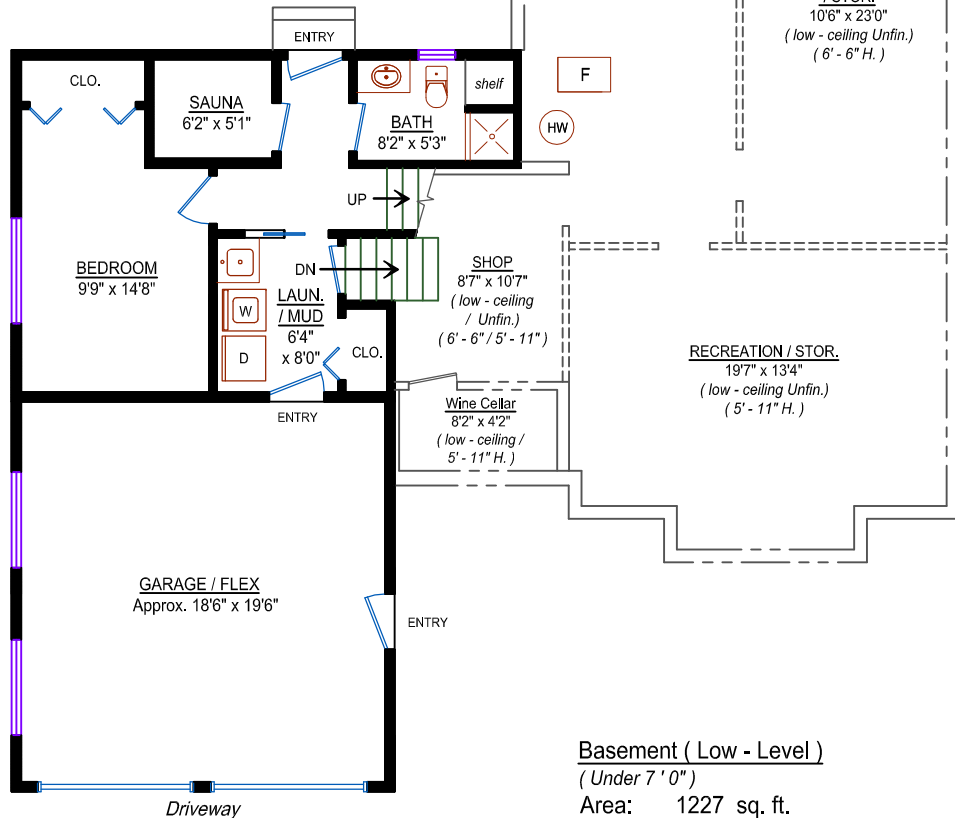

2001 Rufus Drive
North Vancouver, BC

Main Level: 1317 sq. ft.
Upper Level: 679 sq. ft.
Lower Level: 393 sq. ft.
Total: 2389 sq. ft.

Other Areas: (not included in totals)

Basement (inside) 1227 sq. ft.

Garage / Flex: 400 sq. ft.

* Square footage calculations measured to ANSI Standards

LOWER LEVEL

Area: 393 sq. ft.

Jeff Donohoe
PERSONAL REAL ESTATE CORP
jeff@jeffdonohoe.com
www.jeffdonohoe.com
604.340.8588
RE/MAX Crest Realty