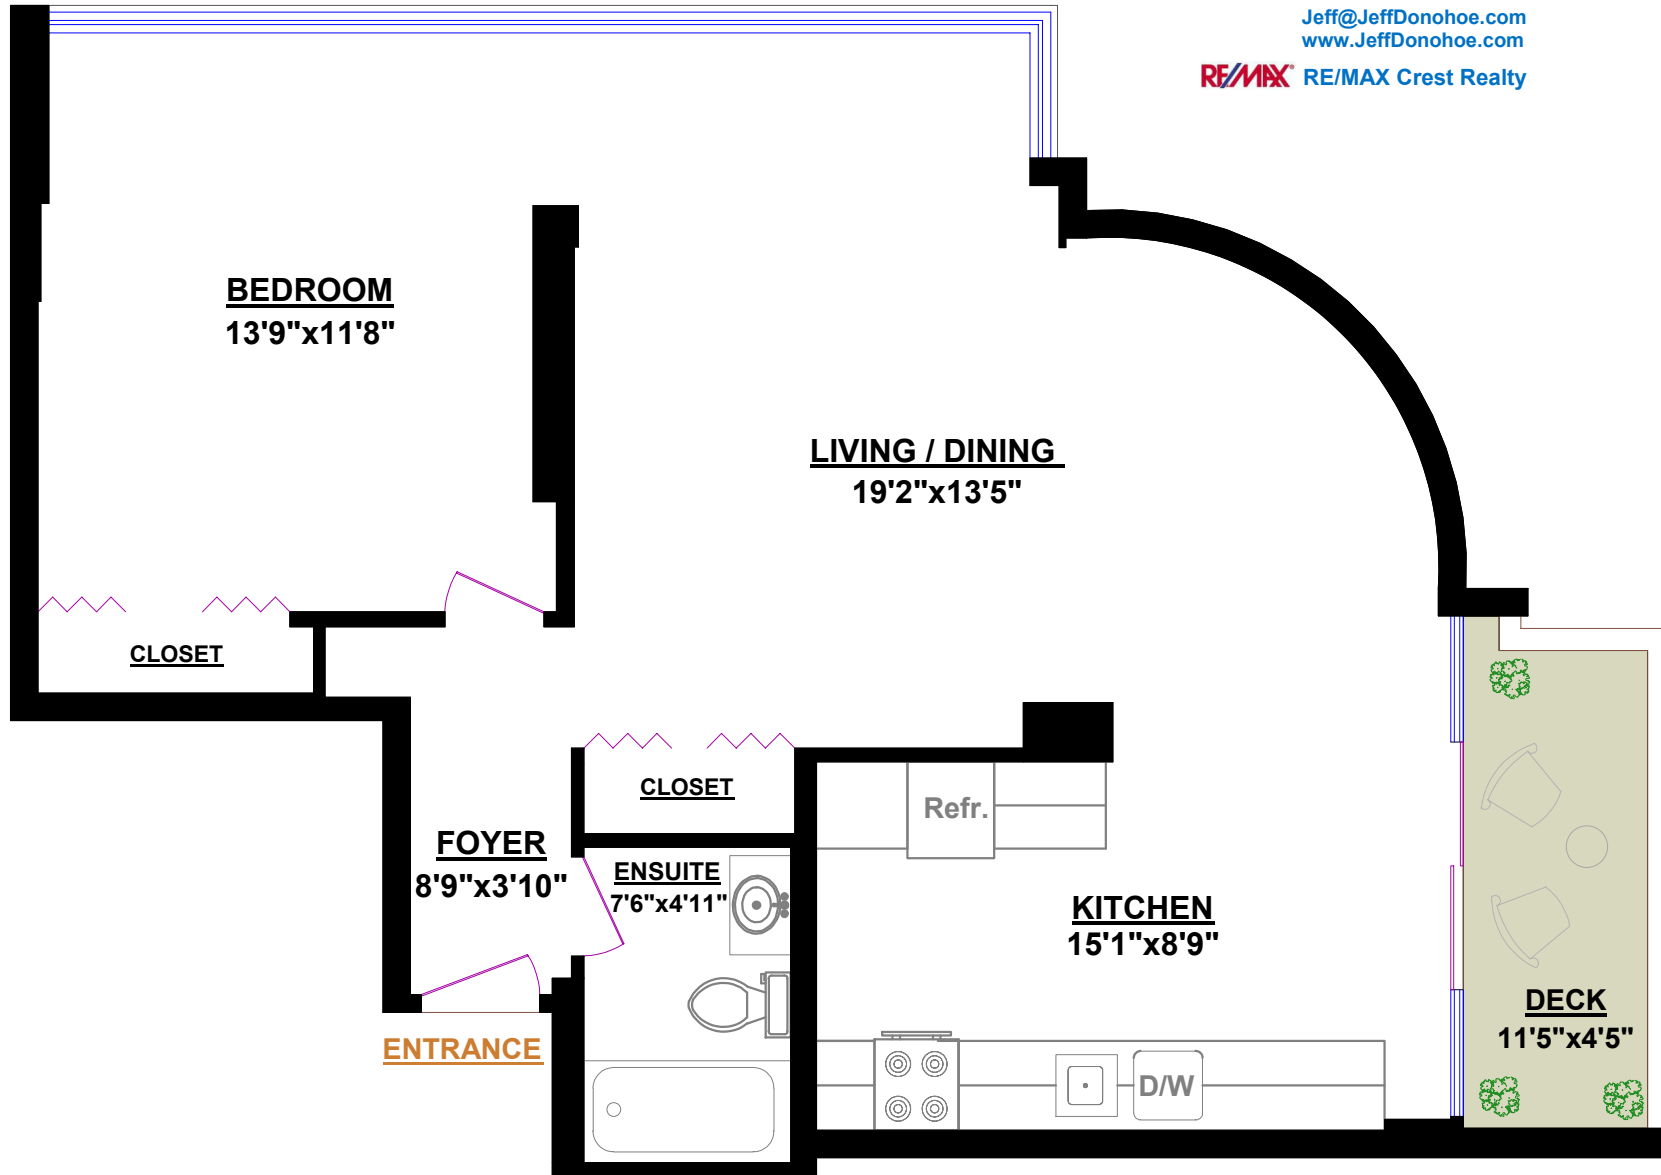

#304 - 650 16TH STREET, WEST VANCOUVER

Jeff Donohoe

Personal Real Estate Corporation

604.340.8588

Jeff@JeffDonohoe.com
www.JeffDonohoe.com

RE/MAX RE/MAX Crest Realty

TOTALS	
Main Floor*:	770 sq.ft.

OTHER AREAS:	
Deck:	51 sq.ft.

* Measured to exterior of walls and to the middle of the common walls
* These measurements are not taken from the Strata Plan.