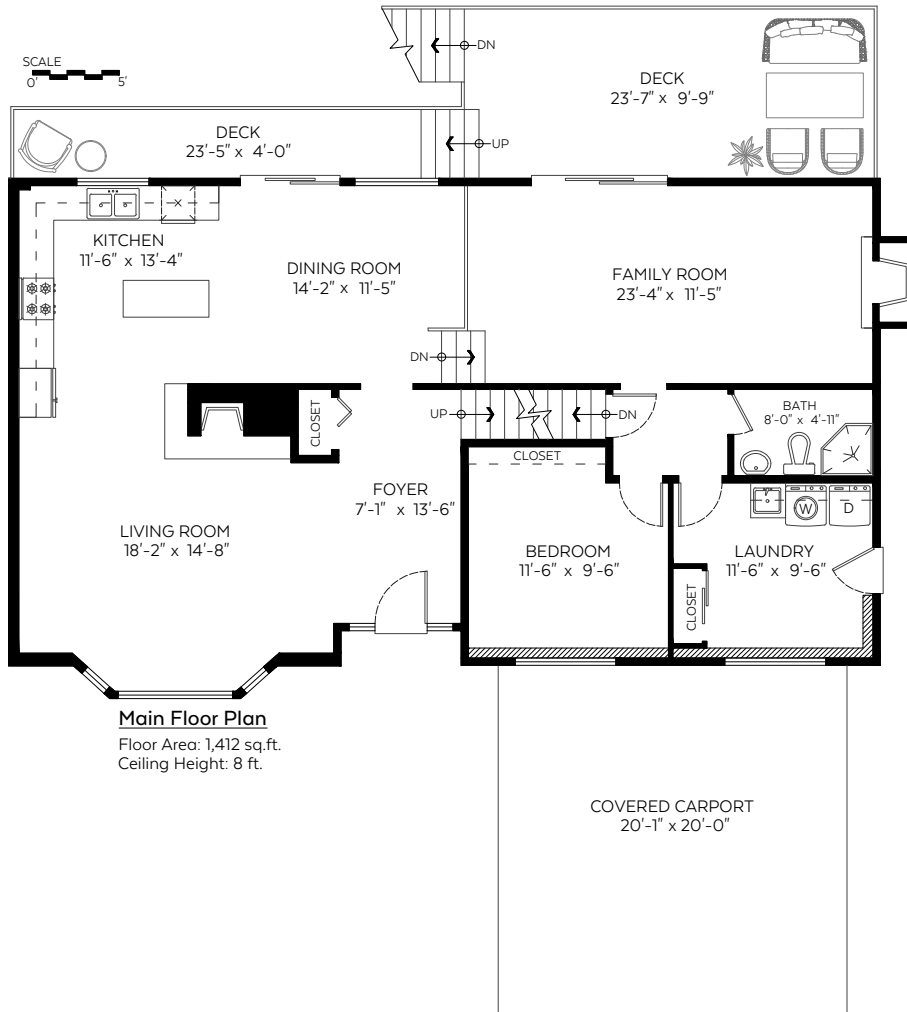

# DONOHOE JEFF & JONNY

PERSONAL REAL ESTATE CORPORATION

JEFF@JEFFDONOHOE.COM 604-340-8588 RE/MAX  
JONNY@JEFFDONOHOE.COM WWW.JEFFDONOHOE.COM CREST REALTY

4766 Tourney Road,  
North Vancouver, B.C.

Main Floor: 1,412 sq.ft.  
Upper Floor: 677 sq.ft.  
Fin. Lower Floor: 728 sq.ft.

**Total: 2,817 sq.ft.**  
Unfin. Lower Floor: 665 sq.ft.  
**Total: 3,482 sq.ft.**

### Auxiliary Area

Carpport: 402 sq.ft.  
Patio: 300 sq.ft.  
Deck: 333 sq.ft.