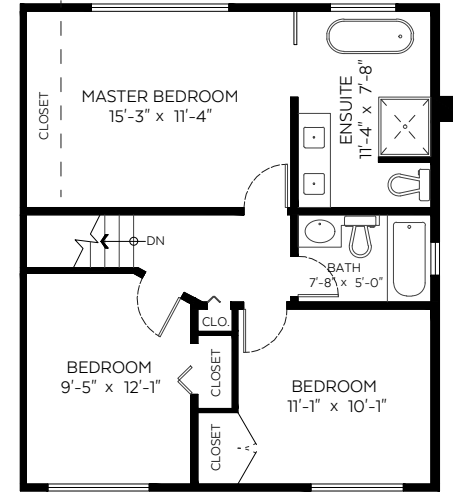

# DONOHOE JEFF & JONNY

PERSONAL REAL ESTATE CORPORATION

JEFF@JEFFDONOHOE.COM 604-340-8588 RE/MAX  
JONNY@JEFFDONOHOE.COM WWW.JEFFDONOHOE.COM CREST REALTY

4766 Tourney Road,  
North Vancouver, B.C.

Main Floor: 1,412 sq.ft.  
Upper Floor: 677 sq.ft.  
Fin. Lower Floor: 728 sq.ft.

**Total: 2,817 sq.ft.**  
Unfin. Lower Floor: 665 sq.ft.  
**Total: 3,482 sq.ft.**

### Auxiliary Area

Carpport: 402 sq.ft.  
Patio: 300 sq.ft.  
Deck: 333 sq.ft.