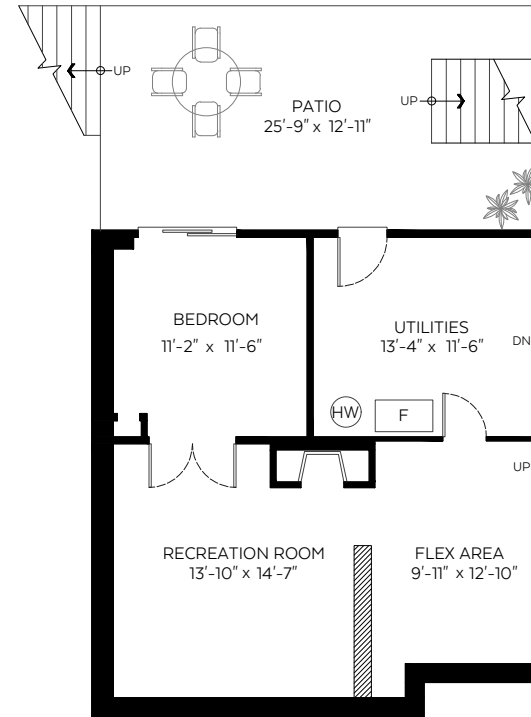

# DONOHOE JEFF & JONNY

PERSONAL REAL ESTATE CORPORATION

JEFF@JEFFDONOHOE.COM 604-340-8588 RE/MAX  
JONNY@JEFFDONOHOE.COM WWW.JEFFDONOHOE.COM CREST REALTY

4766 Tourney Road,  
North Vancouver, B.C.

Main Floor: 1,412 sq.ft.  
Upper Floor: 677 sq.ft.  
Fin. Lower Floor: 728 sq.ft.

**Total: 2,817 sq.ft.**  
Unfin. Lower Floor: 665 sq.ft.  
**Total: 3,482 sq.ft.**

### Auxiliary Area

Carpport: 402 sq.ft.  
Patio: 300 sq.ft.  
Deck: 333 sq.ft.