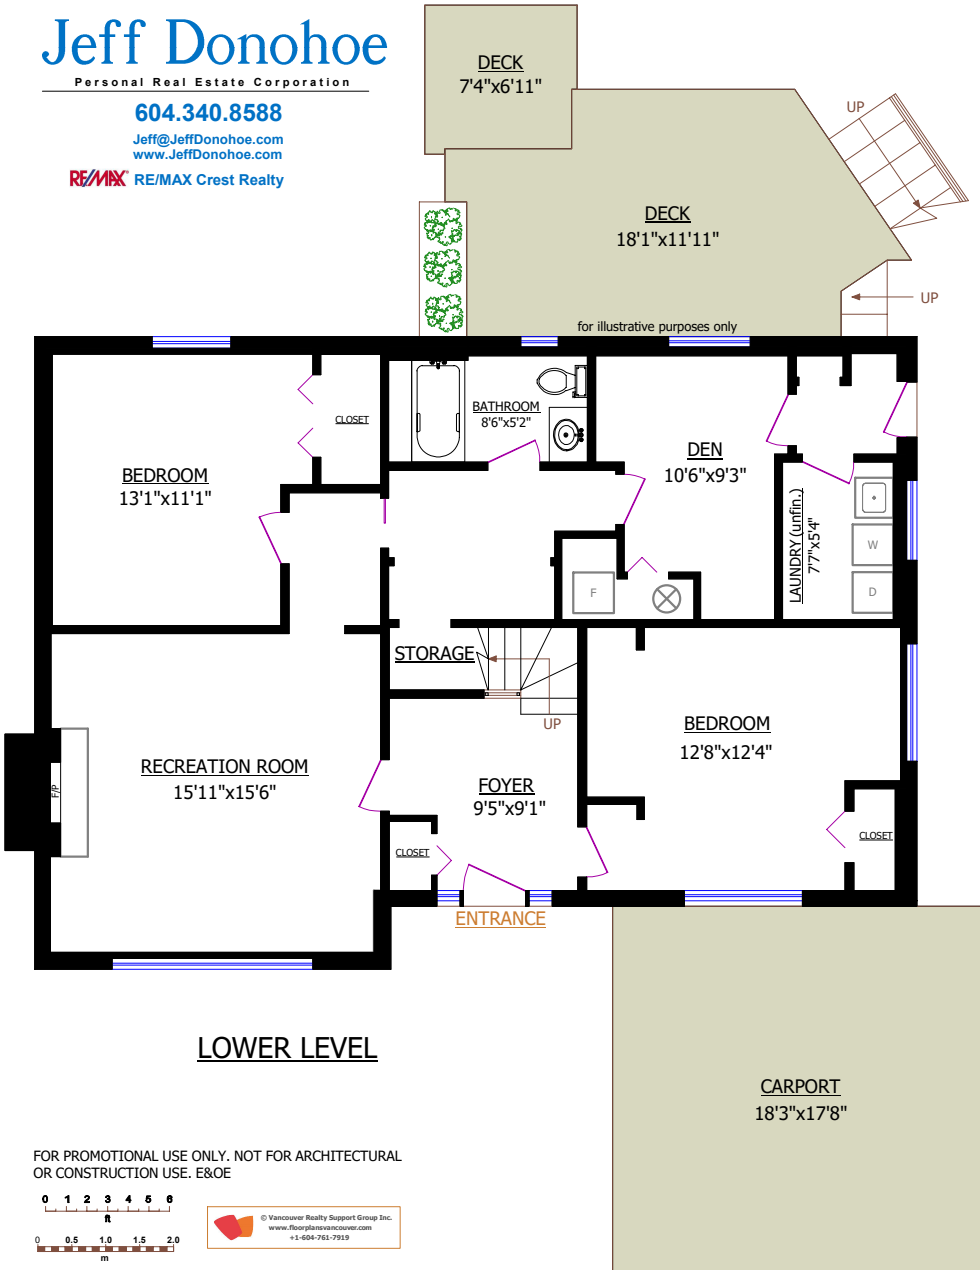

Jeff Donohoe

Personal Real Estate Corporation

604.340.8588

Jeff@JeffDonohoe.com
www.JeffDonohoe.com

RE/MAX RE/MAX Crest Realty

1415 ROSS ROAD, NORTH VANCOUVER

TOTALS	
Main Floor (finished):	1,234 sq.ft.
Lower Level (finished):	1,162 sq.ft.
TOTAL FINISHED:	2,396 sq.ft.
Lower Level (unfinished):	67 sq.ft.
TOTAL UNFINISHED:	67 sq.ft.
GRAND TOTAL:	2,463 sq.ft.

FOR PROMOTIONAL USE ONLY. NOT FOR ARCHITECTURAL OR CONSTRUCTION USE. E&OE