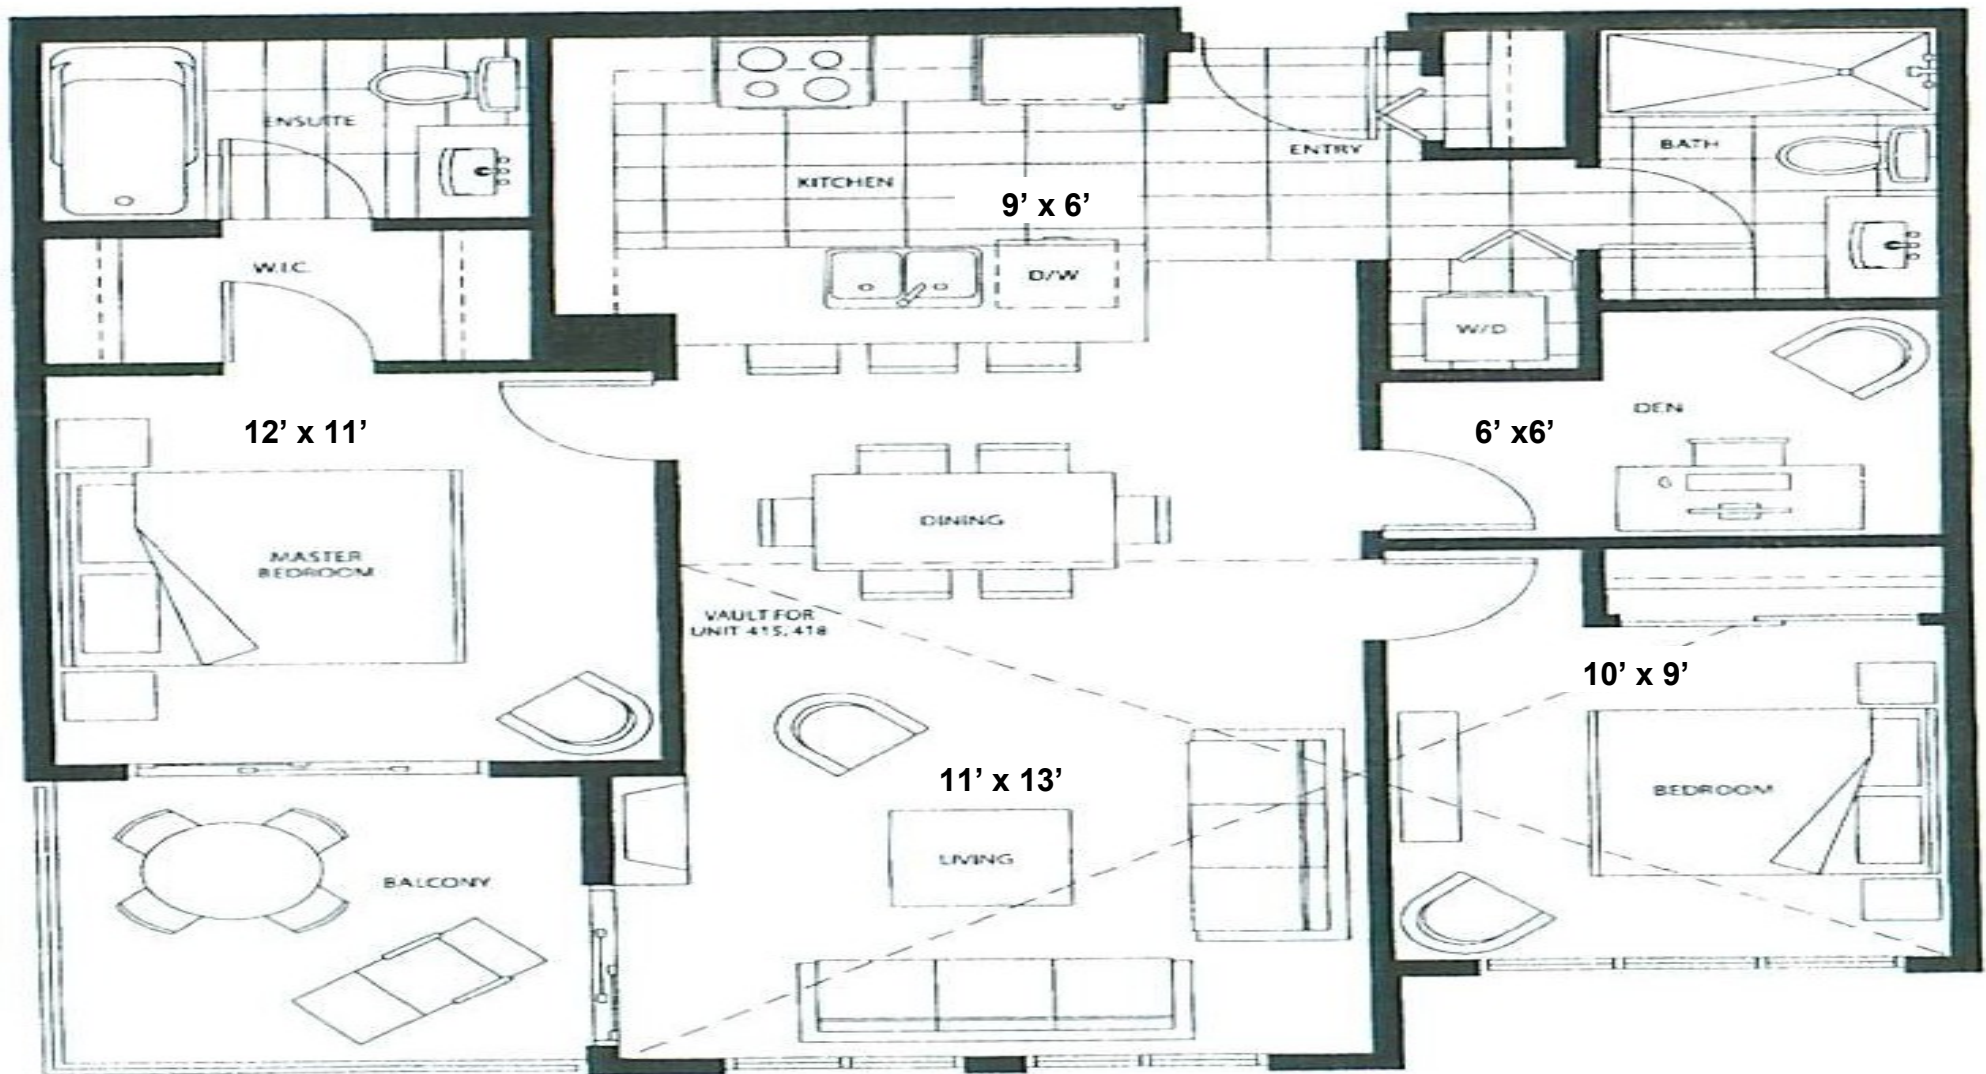

Jeff Donohoe

Personal Real Estate Corporation

604.340.8588

Jeff@JeffDonohoe.com
www.JeffDonohoe.com

RE/MAX RE/MAX Crest Realty

Square Footage: 914 sq. ft.

Measurements are approximate, Buyer to verify if Important. For promotional use only. Not for architectural or construction use.