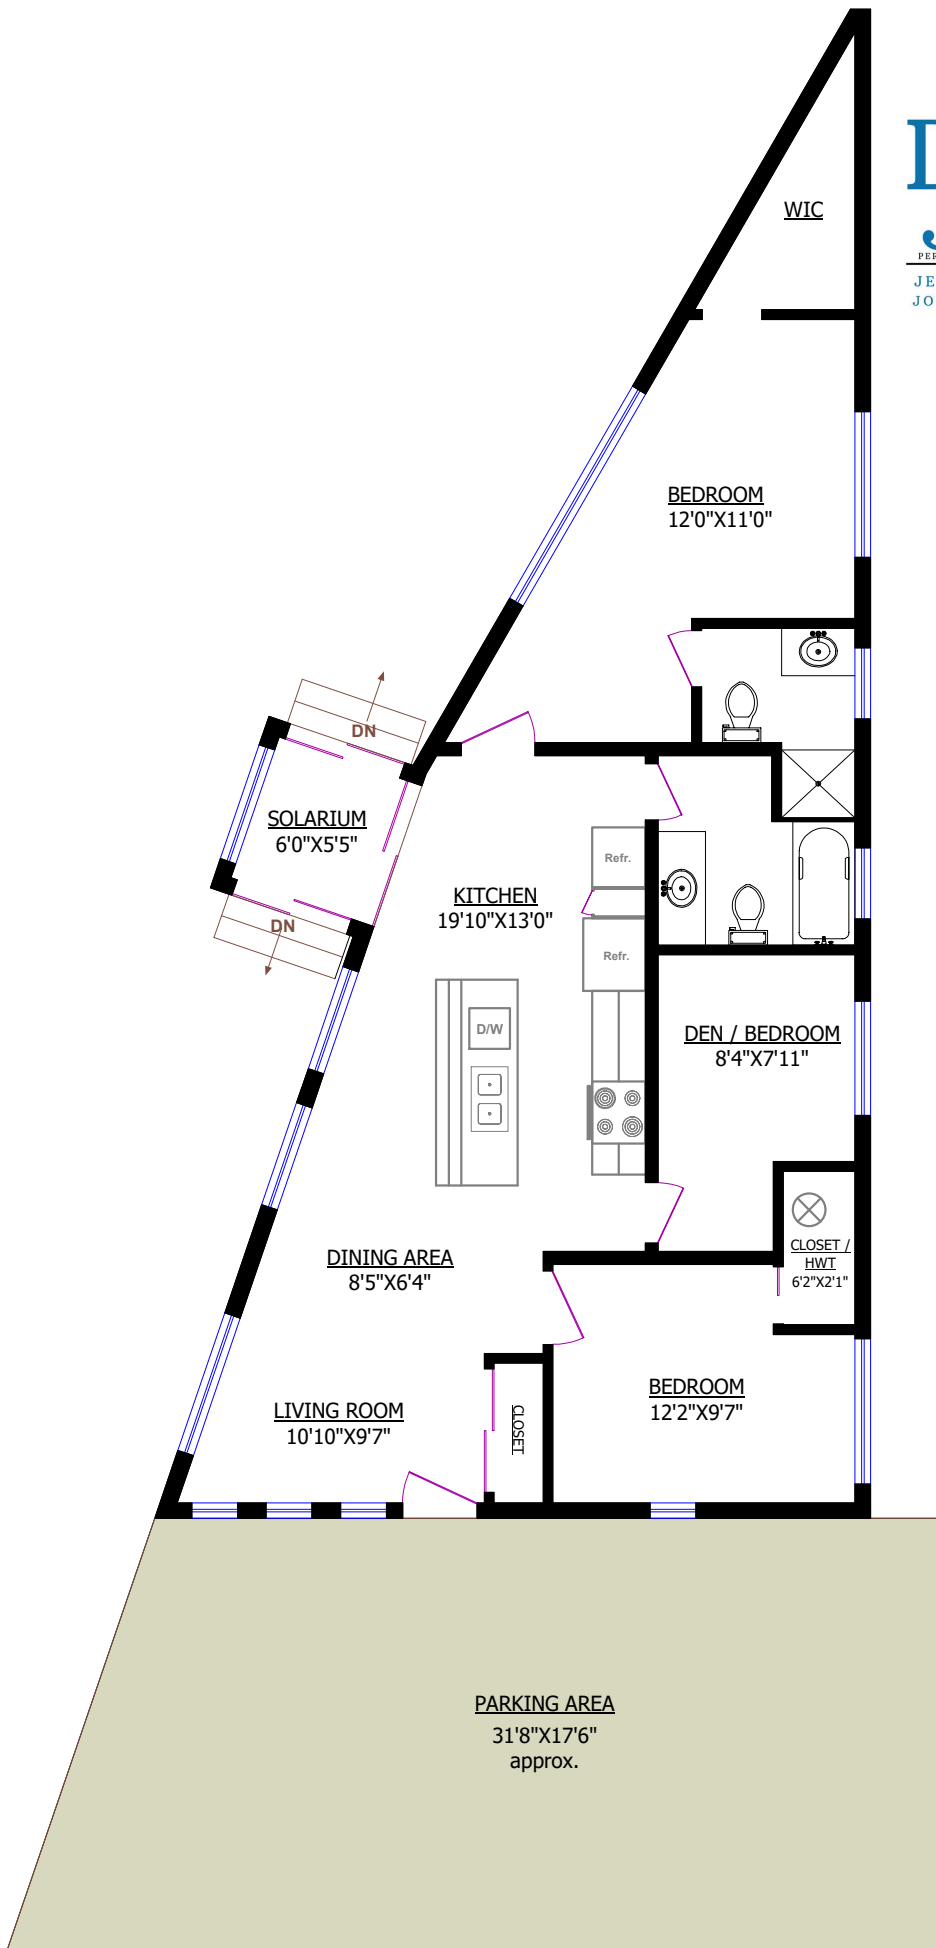

**TOTAL: 1,050 sq.ft.**

FOR PROMOTIONAL USE ONLY. NOT FOR ARCHITECTURAL,  
LEGAL OR CONSTRUCTION USE. E&OE

© Vancouver Realty Support Group Inc.  
www.floorplansvancouver.com  
+1-604-761-7919