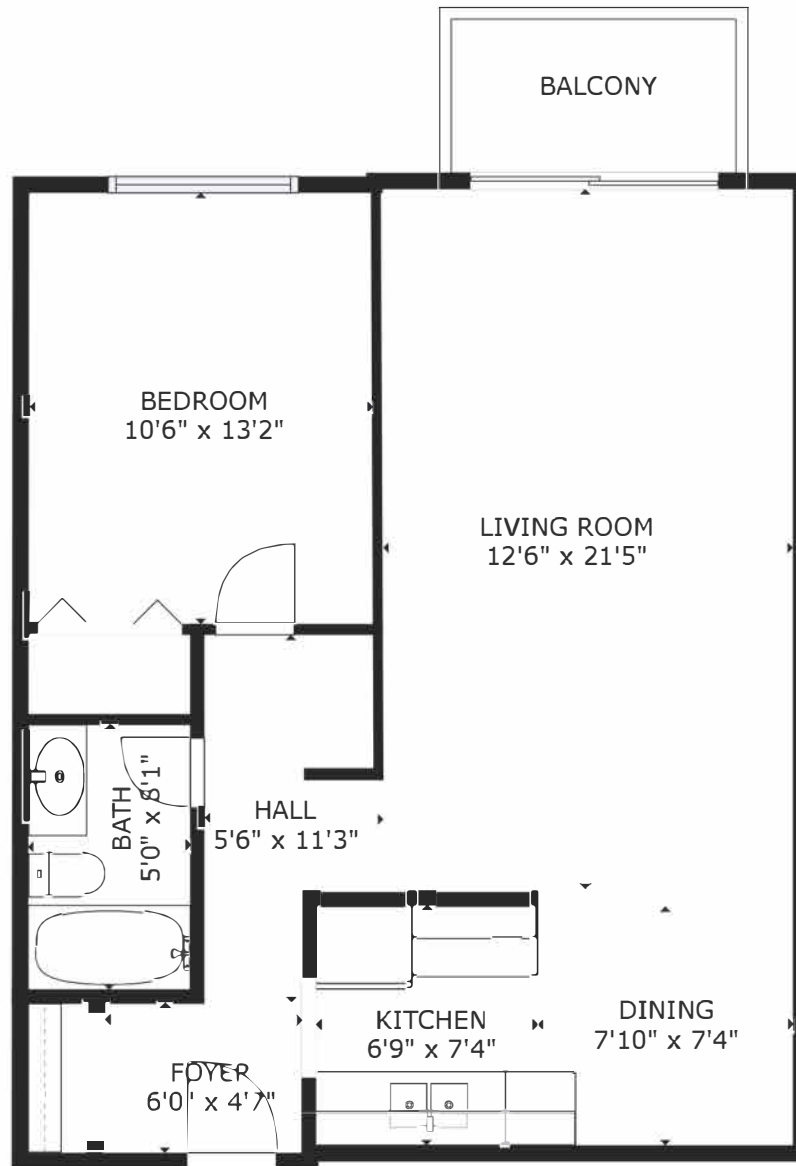

# Jeff Donohoe

Personal Real Estate Corporation

604.340.8588

Jeff@JeffDonohoe.com  
www.JeffDonohoe.com

RE/MAX RE/MAX Crest Realty

Main Floor

SIZES AND DIMENSIONS ARE APPROXIMATE, ACTUAL MAY VARY.