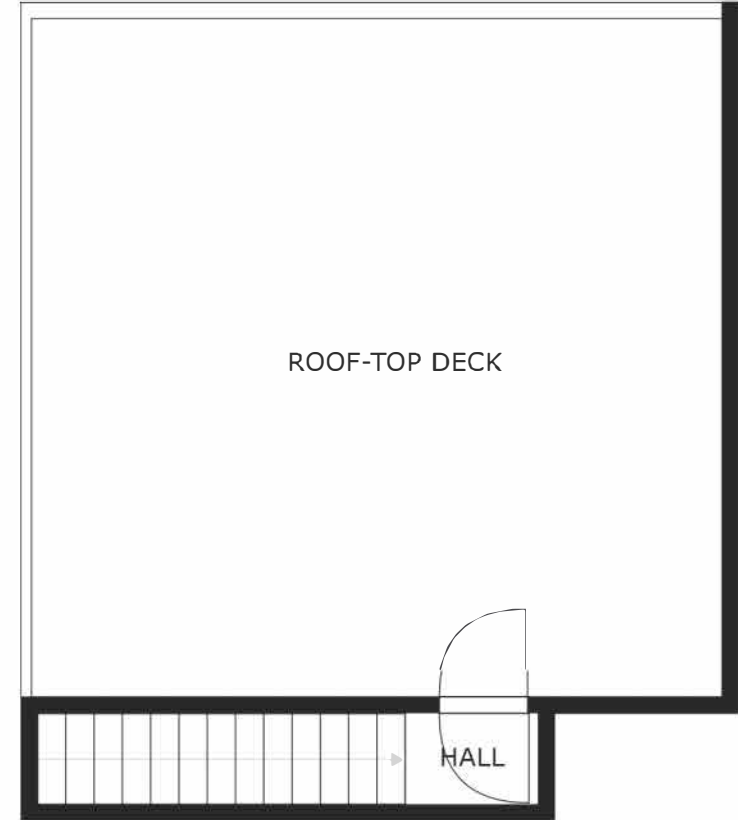

MAIN

ROOF TOP DECK

Square Footage: 729 Sq. Ft.
Square Footage per Strata Plan - Buyer to Verify
SIZES AND DIMENSIONS ARE APPROXIMATE, ACTUAL MAY VARY.