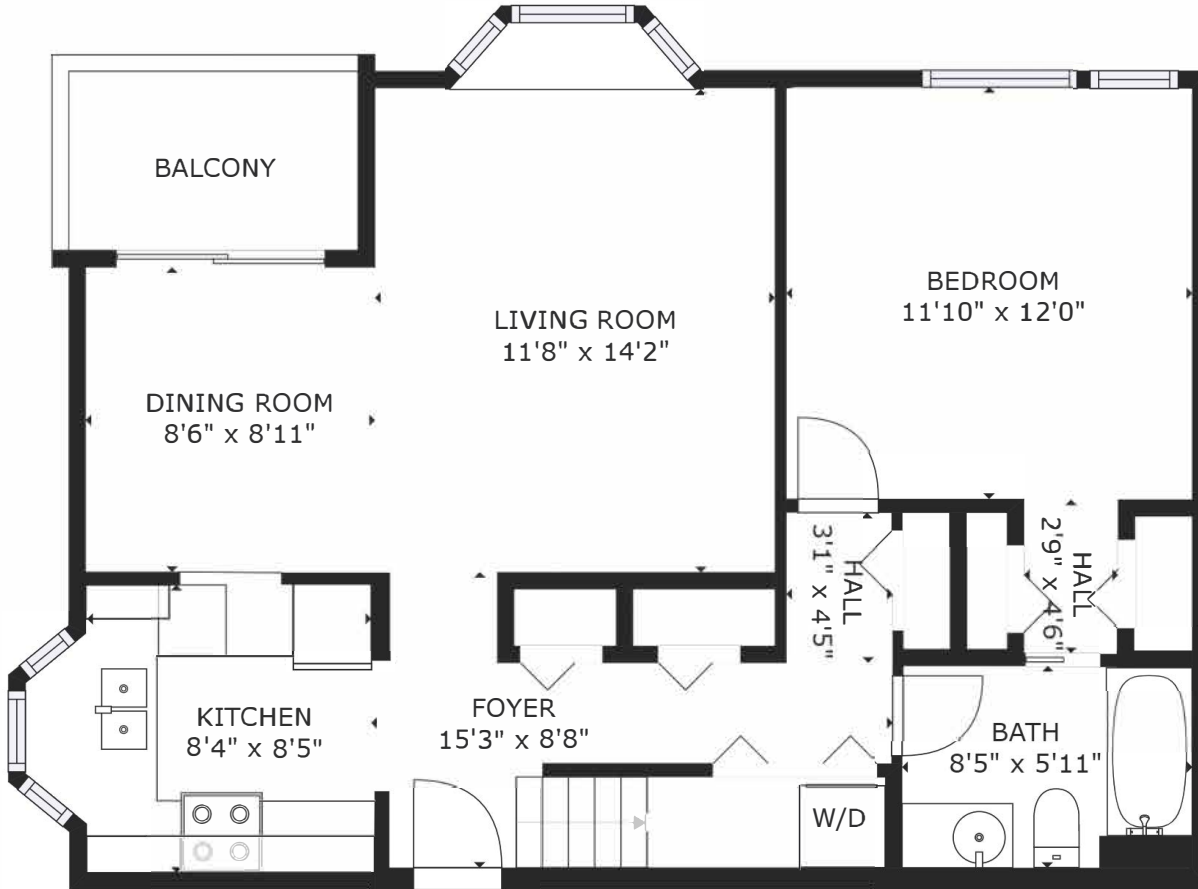

MAIN

ROOF TOP DECK

Square Footage: 729 Sq. Ft.
Square Footage per Strata Plan - Buyer to Verify
SIZES AND DIMENSIONS ARE APPROXIMATE, ACTUAL MAY VARY.