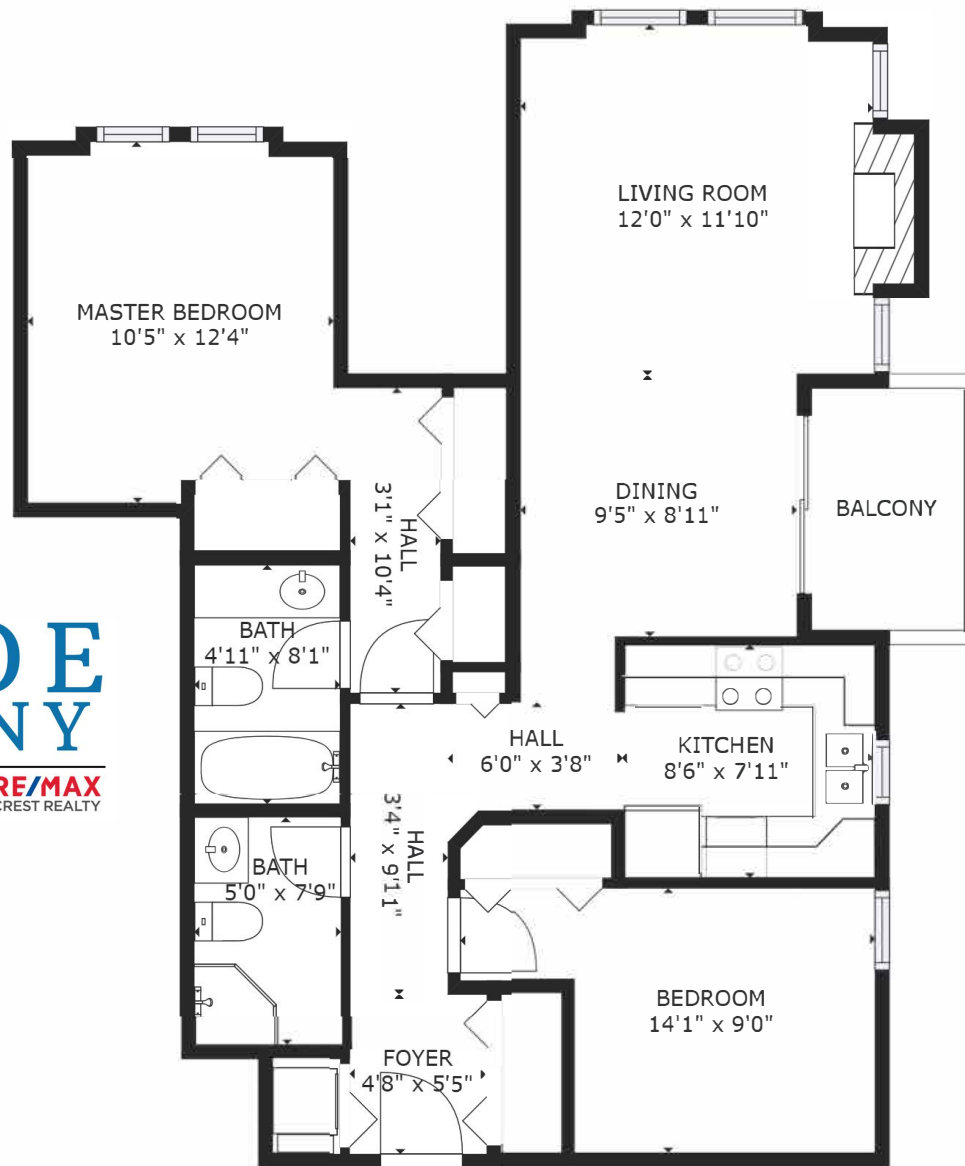

# DONOHUE JEFF & JONNY

PERSONAL REAL ESTATE CORPORATION

JEFF@JEFFDONOHUE.COM 604-340-8588  
JONNY@JEFFDONOHUE.COM WWW.JEFFDONOHUE.COM

**RE/MAX**  
CREST REALTY

FLOOR 1

Square Footage: 884 Sq. Ft.  
Square Footage per Strata Plan - Buyer to Verify  
SIZES AND DIMENSIONS ARE APPROXIMATE, ACTUAL MAY VARY.