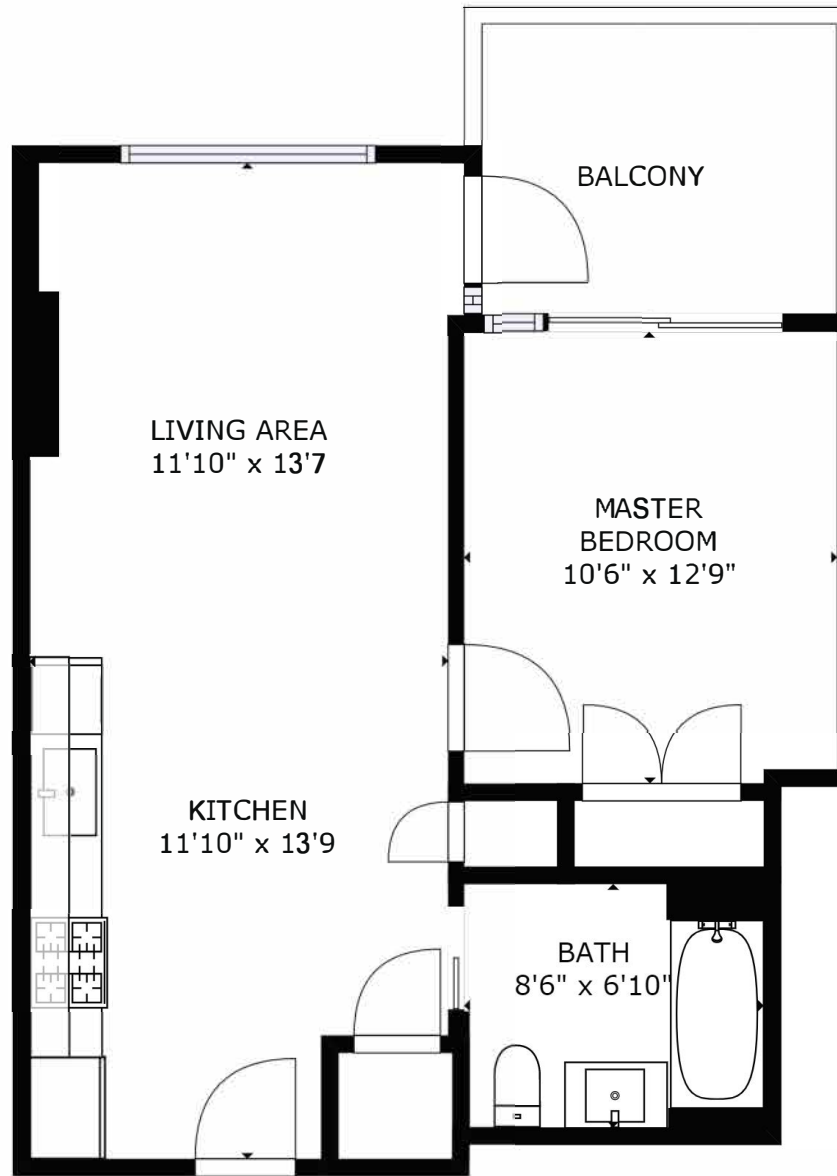

Jeff Donohoe

Personal Real Estate Corporation

604.340.8588

Jeff@JeffDonohoe.com
www.JeffDonohoe.com

RE/MAX RE/MAX Crest Realty

FLOOR 1

SQUARE FOOTAGE: 609 Sq. Ft.
Square Footage per Strata Plan - Buyer to Verify
SIZES AND DIMENSIONS ARE APPROXIMATE, ACTUAL MAY VARY.