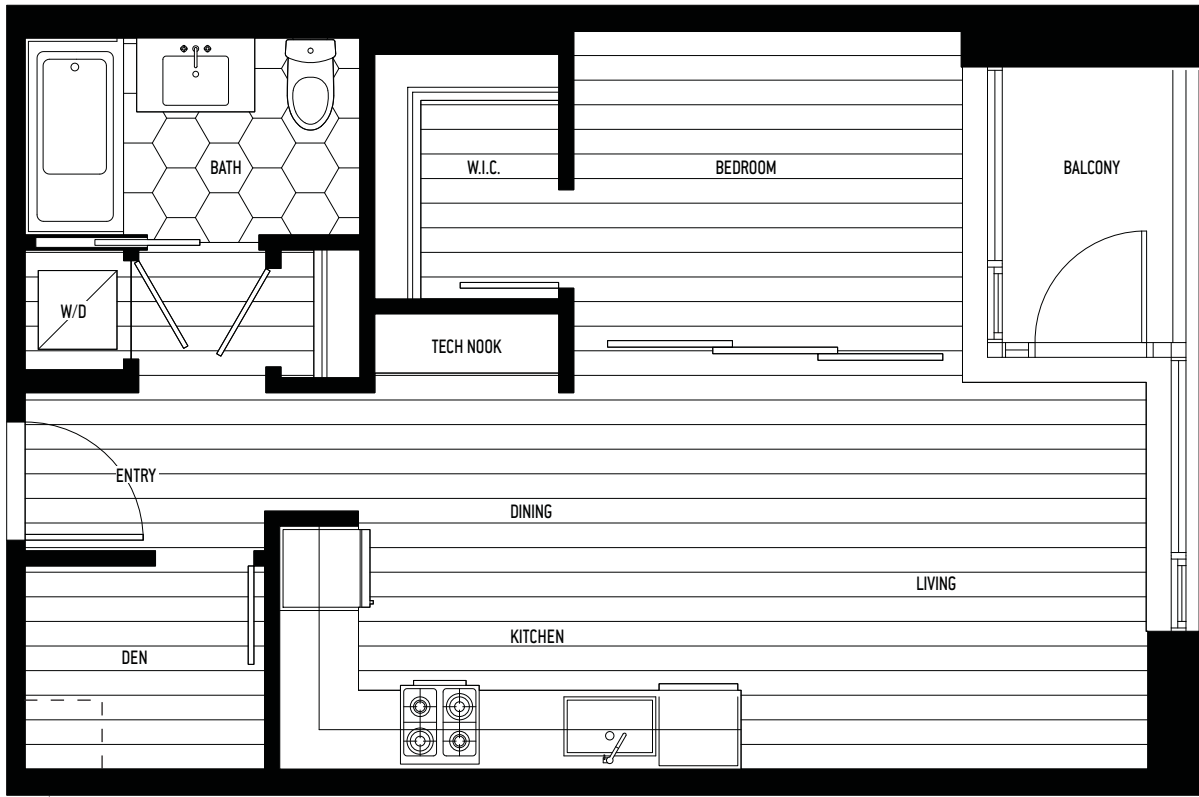

THE WOHLSEIN

MT PLEASANT ■ E6 & SCOTIA

B2

1 BEDROOM + DEN
553 - 564 SQ. FT.

EXTENT OF WALLS
FOR UNITS 417, 517

DRAFT

LEVELS 4 & 5