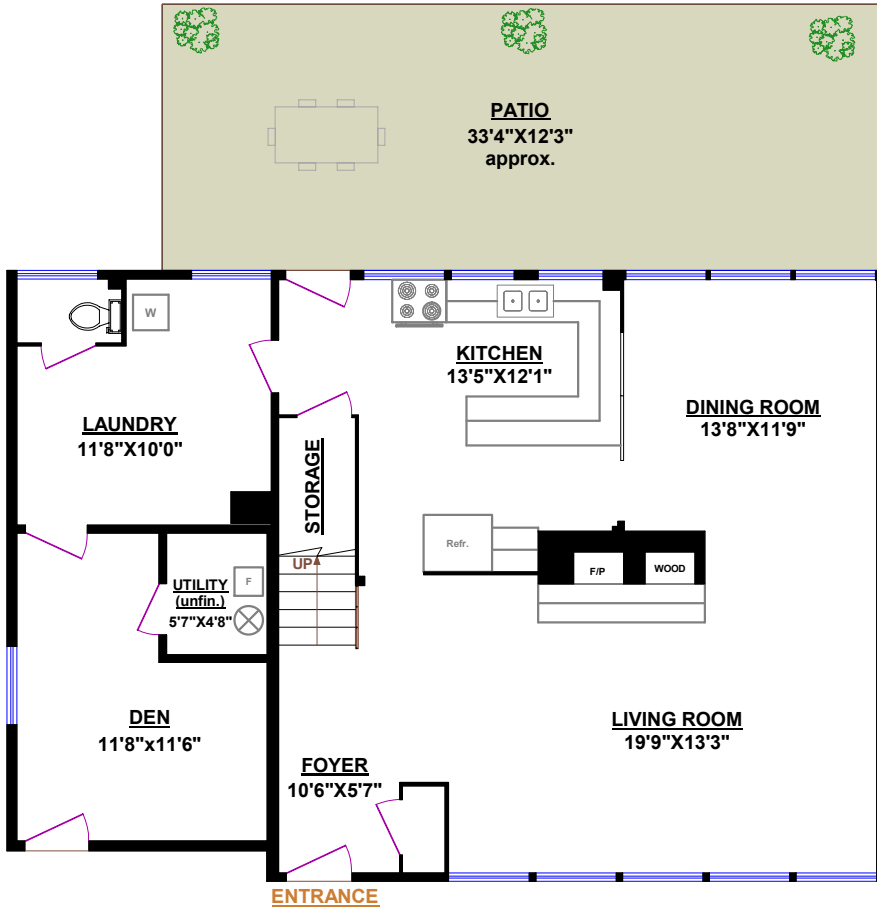

**3896 LEWISTER ROAD  
NORTH VANCOUVER**

**Jeff Donohoe**

Personal Real Estate Corporation

**604.340.8588**

Jeff@JeffDonohoe.com  
www.JeffDonohoe.com

**RE/MAX** RE/MAX Crest Realty

TOTALS	
Main Floor (finished):	1,097 sq.ft.
Upper Level (finished):	1,091 sq.ft.
<b>TOTAL FINISHED:</b>	<b>2,188 sq.ft.</b>
Main Floor (unfinished):	26 sq.ft.
<b>TOTAL UNFINISHED:</b>	<b>26 sq.ft.</b>
<b>GRAND TOTAL:</b>	<b>2,214 sq.ft.</b>

OTHER AREAS:	
Storage:	113 sq.ft.

**MAIN FLOOR**

**UPPER LEVEL**