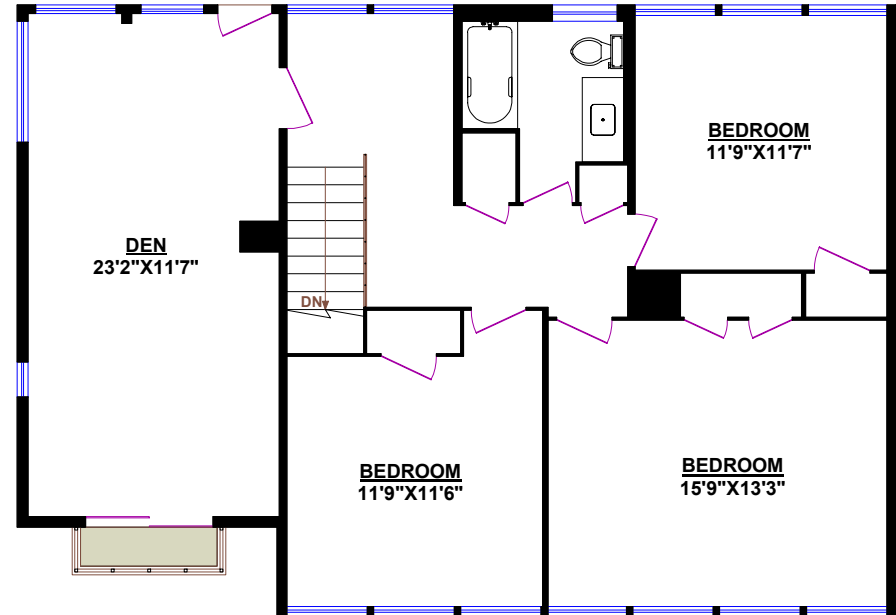

**3896 LEWISTER ROAD  
NORTH VANCOUVER**

**Jeff Donohoe**

Personal Real Estate Corporation

**604.340.8588**

Jeff@JeffDonohoe.com  
www.JeffDonohoe.com

**RE/MAX** RE/MAX Crest Realty

TOTALS	
Main Floor (finished):	1,097 sq.ft.
Upper Level (finished):	1,091 sq.ft.
<b>TOTAL FINISHED:</b>	<b>2,188 sq.ft.</b>
Main Floor (unfinished):	26 sq.ft.
<b>TOTAL UNFINISHED:</b>	<b>26 sq.ft.</b>
<b>GRAND TOTAL:</b>	<b>2,214 sq.ft.</b>

OTHER AREAS:	
Storage:	113 sq.ft.

**MAIN FLOOR**

**UPPER LEVEL**