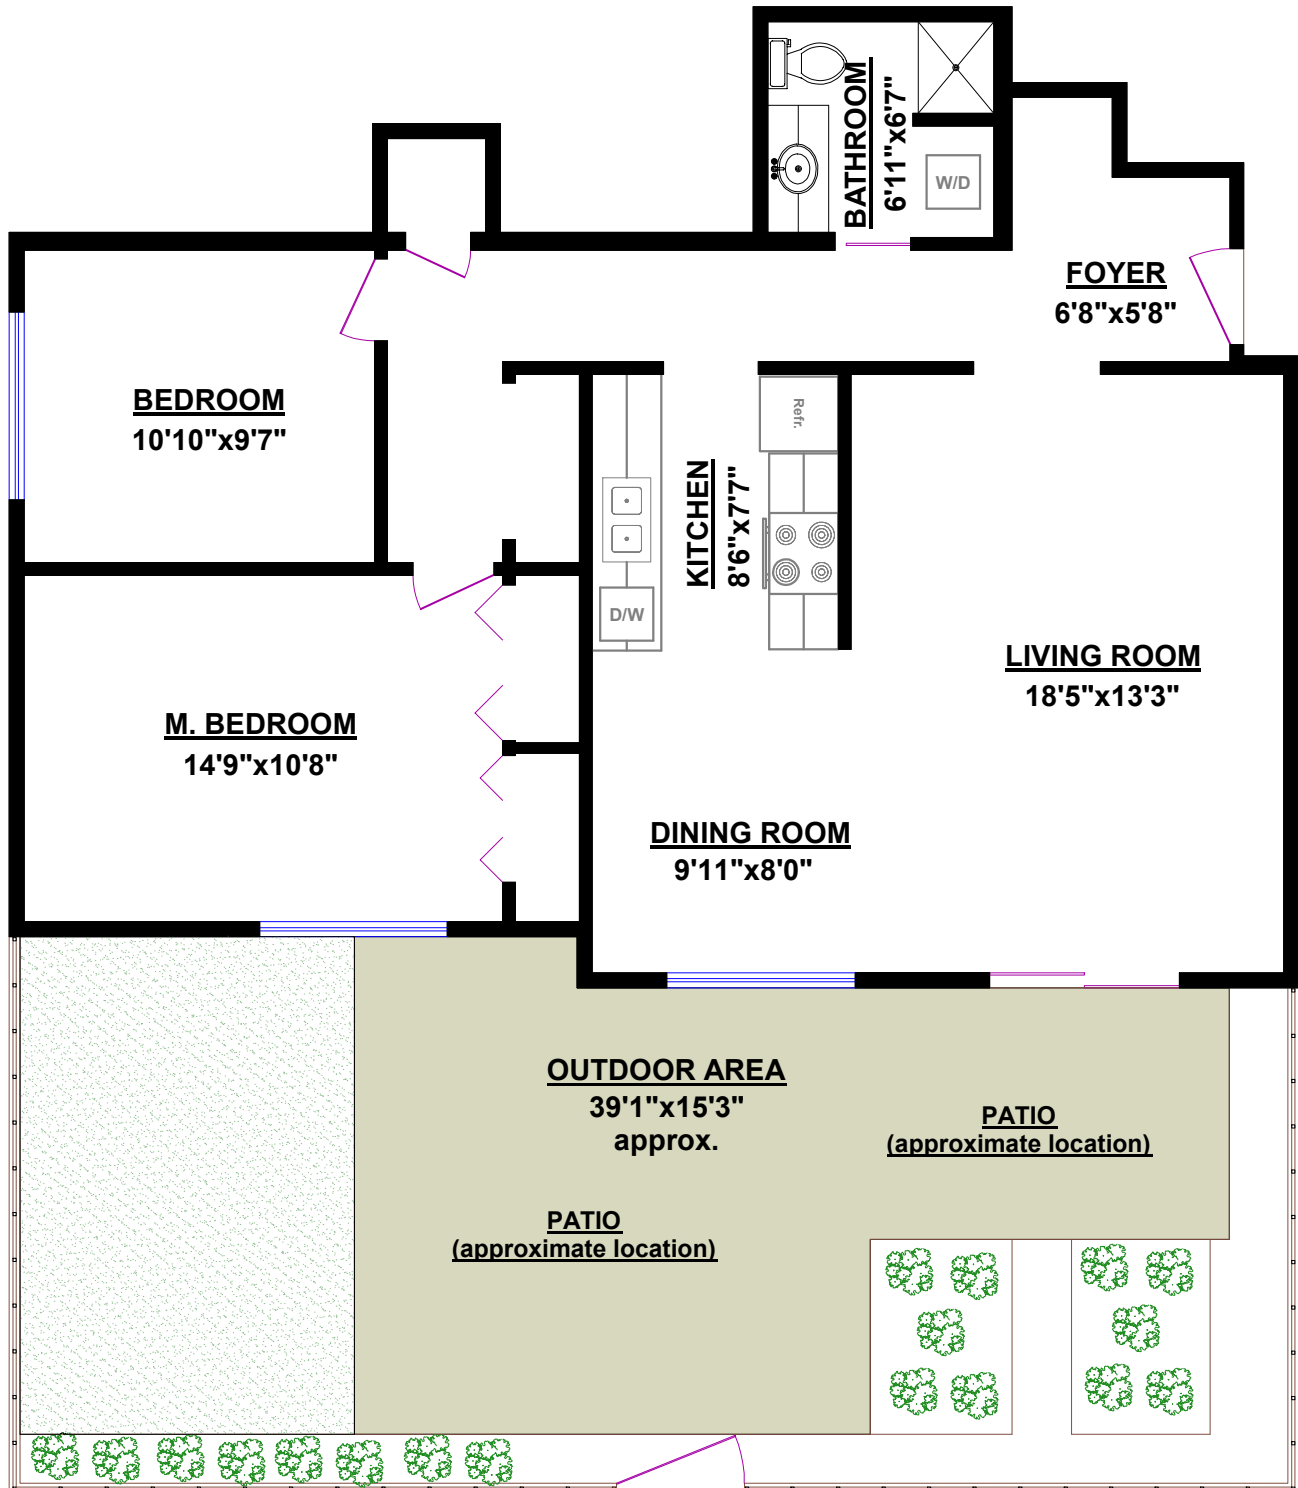

## #18 - 836 PREMIER STREET NORTH VANCOUVER

TOTALS	
Main Floor*:	978 sq.ft.

\* Measured to exterior of walls and to the middle of the common walls  
\* These measurements are not taken from the Strata Plan.