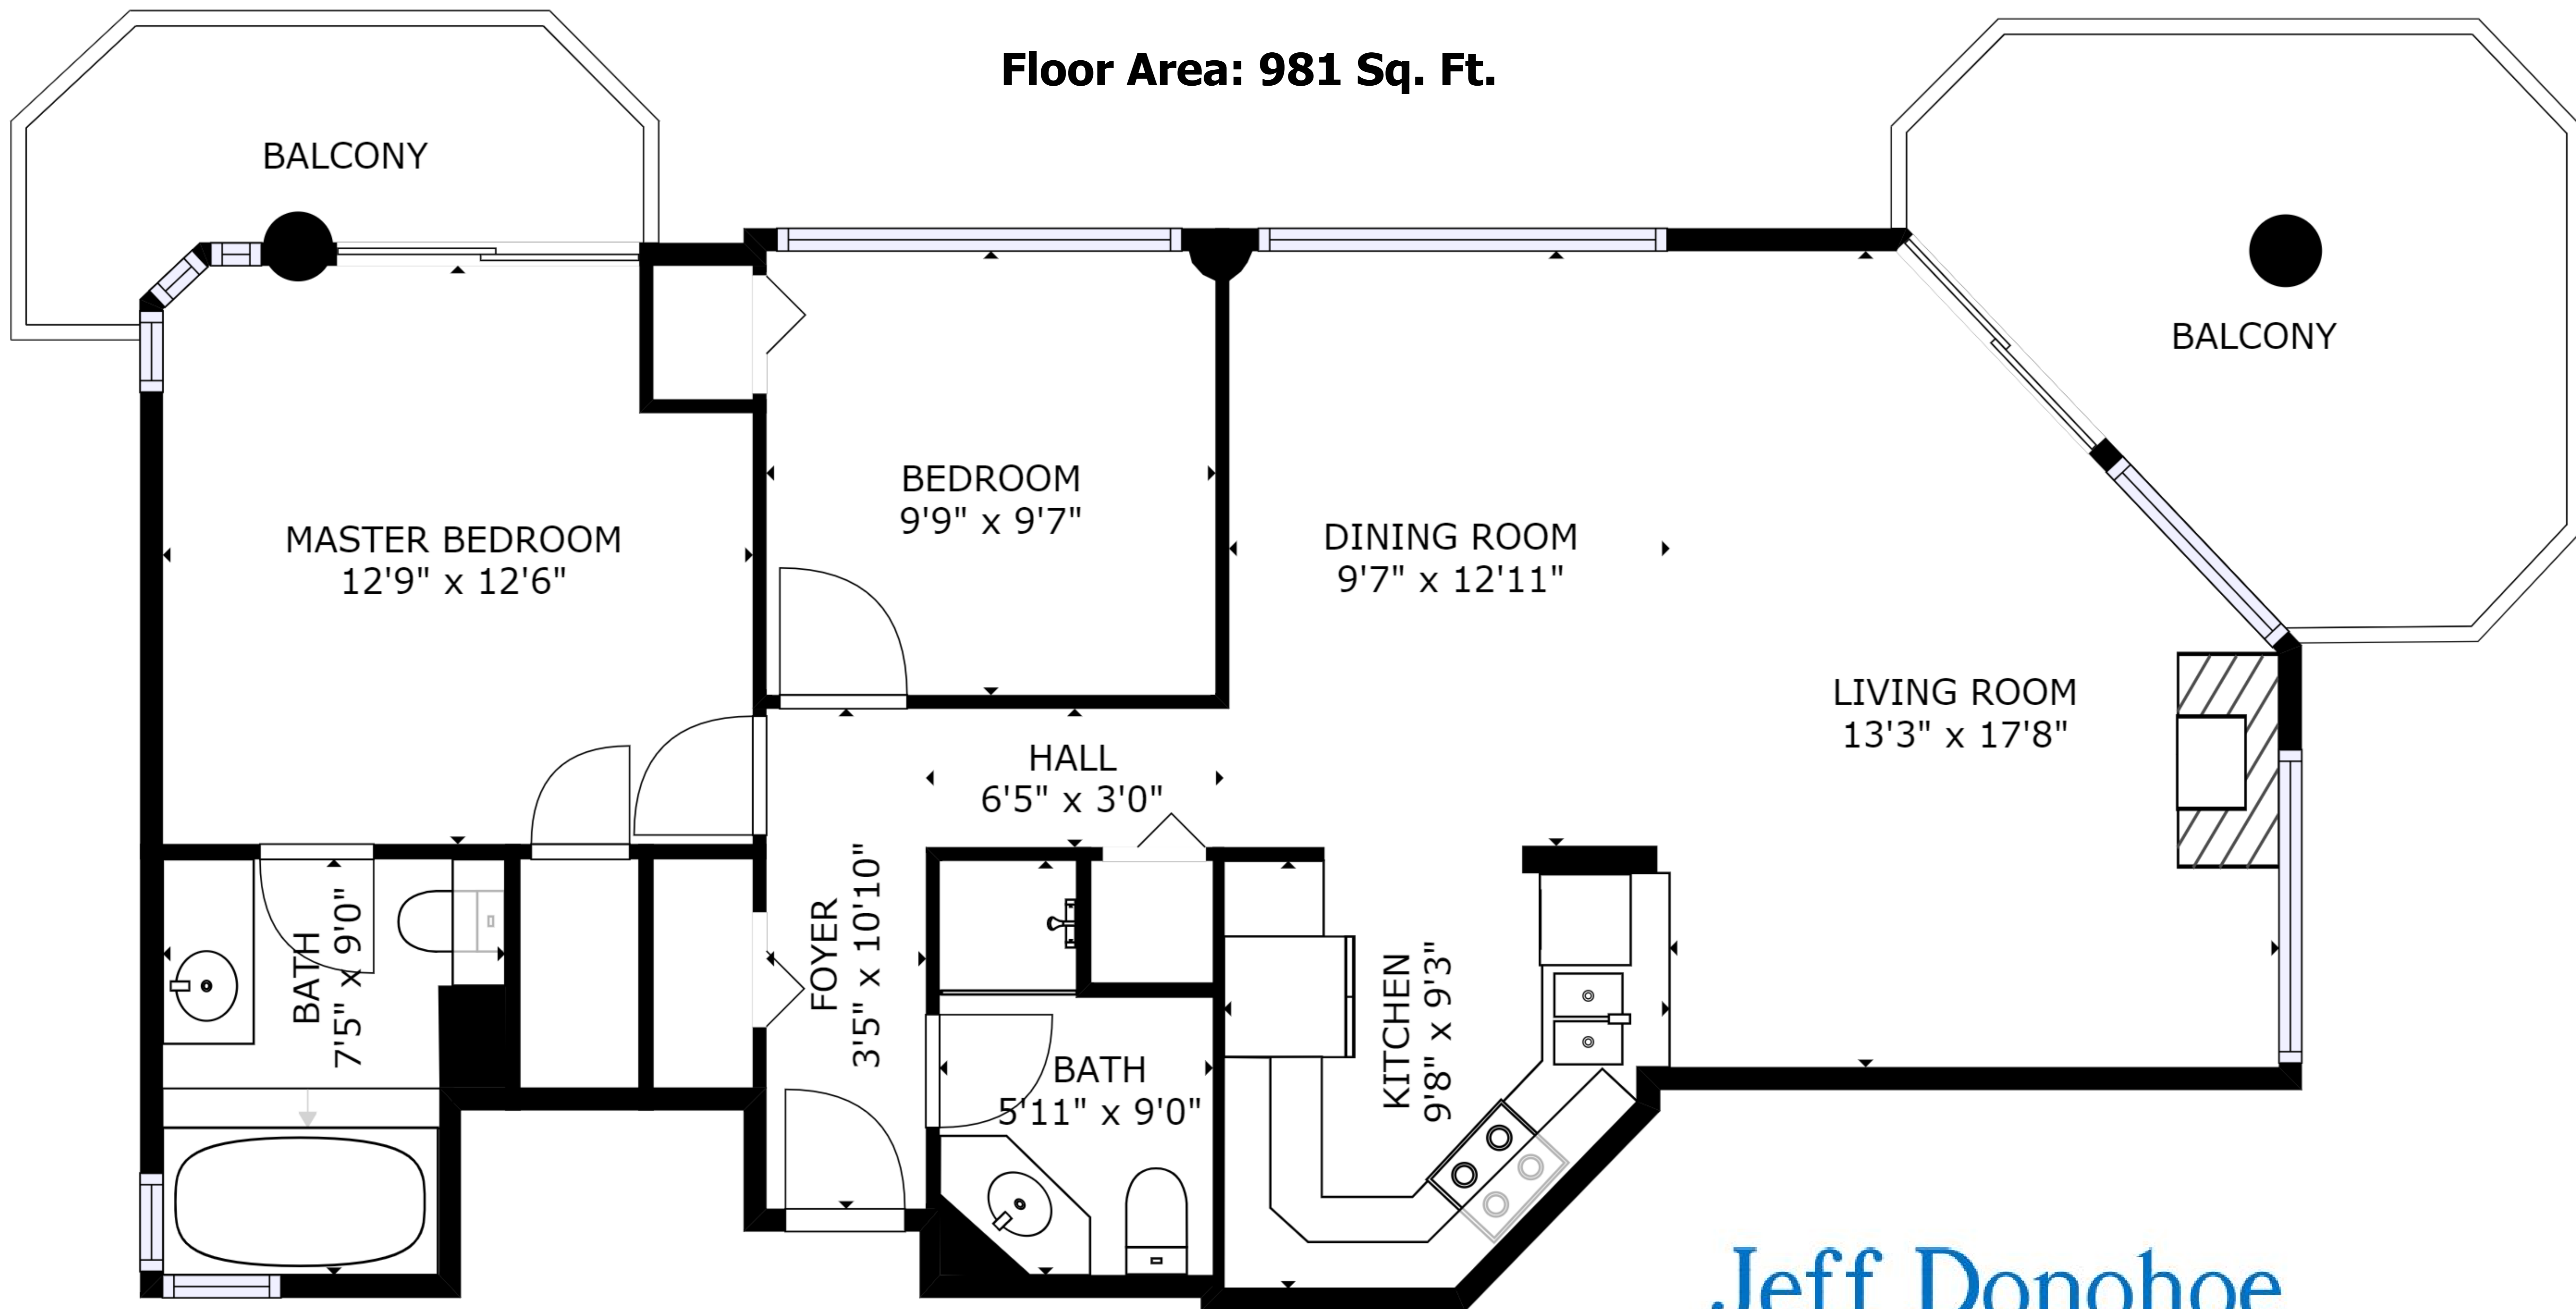

Floor Area: 981 Sq. Ft.

FLOOR 1

Jeff Donohoe

Personal Real Estate Corporation

604.340.8588

Jeff@JeffDonohoe.com
www.JeffDonohoe.com

RE/MAX RE/MAX Crest Realty

SIZES AND DIMENSIONS ARE APPROXIMATE, ACTUAL MAY VARY.

POWERED BY
matterport