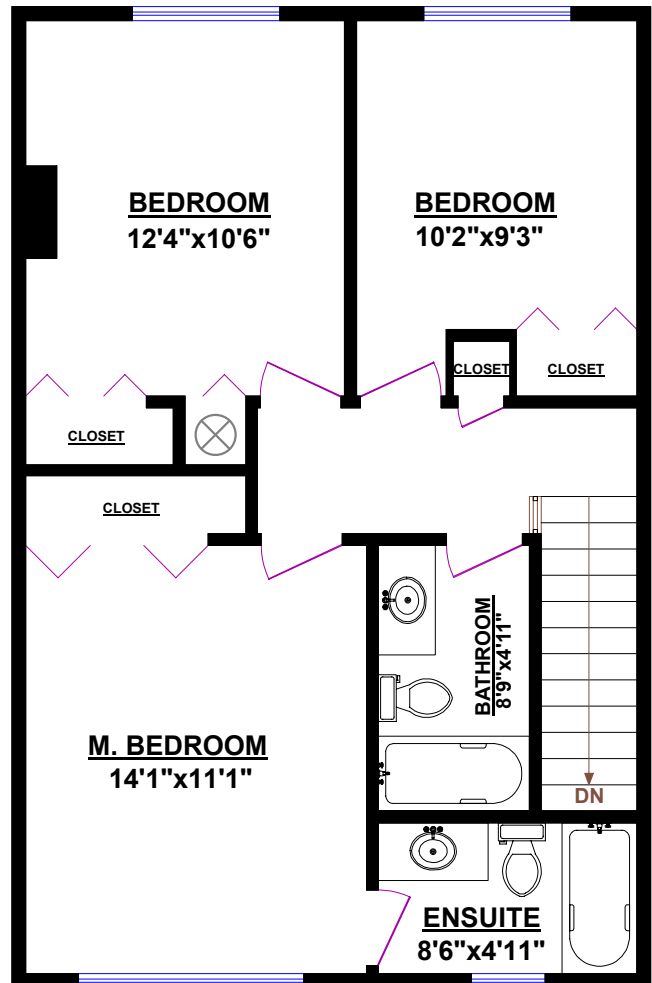

## 880 WESTVIEW CRESCENT NORTH VANCOUVER

TOTALS*	
Main Floor (finished):	675 sq.ft.
Upper Level (finished):	675 sq.ft.
TOTAL FINISHED:	1,350 sq.ft.
TOTAL UNFINISHED:	0 sq.ft.
GRAND TOTAL:	1,350 sq.ft.

### MAIN FLOOR

### UPPER LEVEL

\* Measured to exterior of walls and to the middle of the common walls  
\* These measurements are not taken from the Strata Plan.