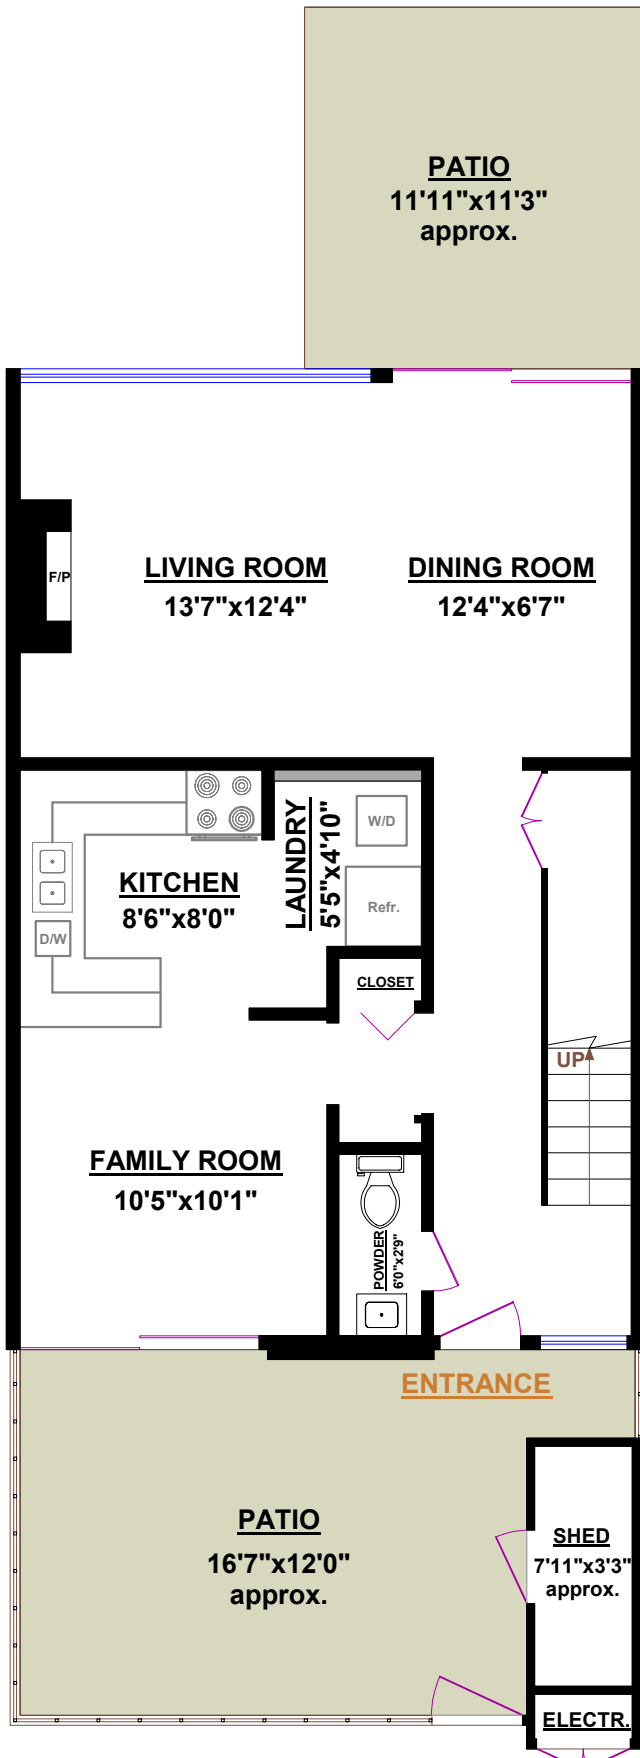

## 880 WESTVIEW CRESCENT NORTH VANCOUVER

TOTALS*	
Main Floor (finished):	675 sq.ft.
Upper Level (finished):	675 sq.ft.
TOTAL FINISHED:	1,350 sq.ft.
TOTAL UNFINISHED:	0 sq.ft.
GRAND TOTAL:	1,350 sq.ft.

### MAIN FLOOR

### UPPER LEVEL

\* Measured to exterior of walls and to the middle of the common walls  
\* These measurements are not taken from the Strata Plan.