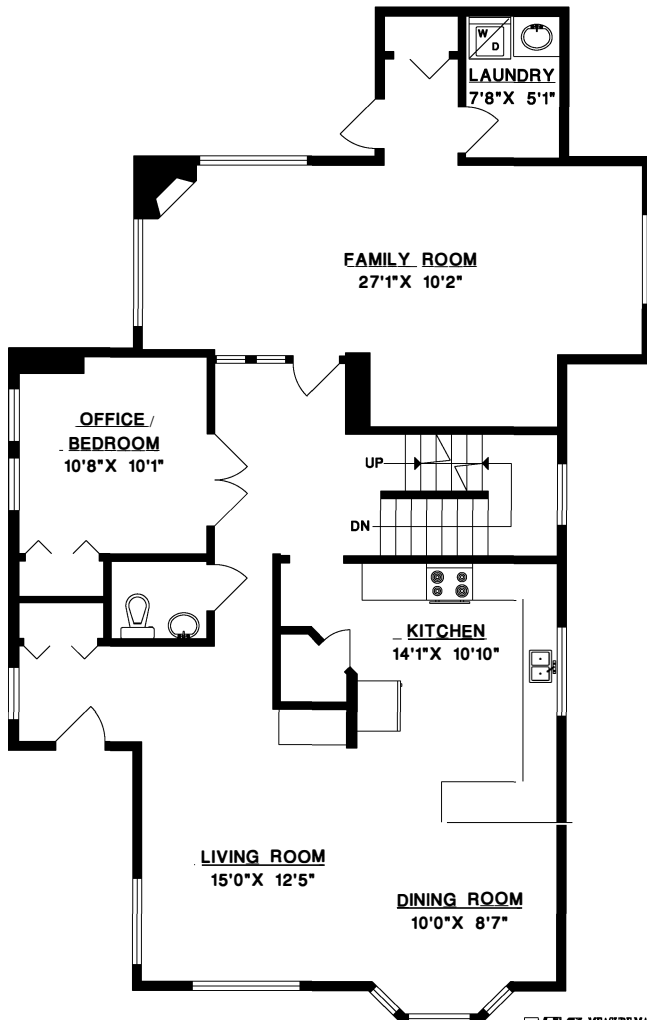

UPPER FLOOR

MAIN FLOOR

DONOHUE JEFF & JONNY

PERSONAL REAL ESTATE CORPORATION

JEFF@JEFFDONOHOE.COM 604-340-8588
JONNY@JEFFDONOHOE.COM WWW.JEFFDONOHOE.COM

RE/MAX
CREST REALTY

**1234 Adderley,
North Vancouver, B.C.**

Main Floor: 1,358 sq.ft.
Upper Floor: 956 sq.ft.
Lower Floor: 966 sq.ft.
Total: 3,280 sq.ft.

LOWER FLOOR