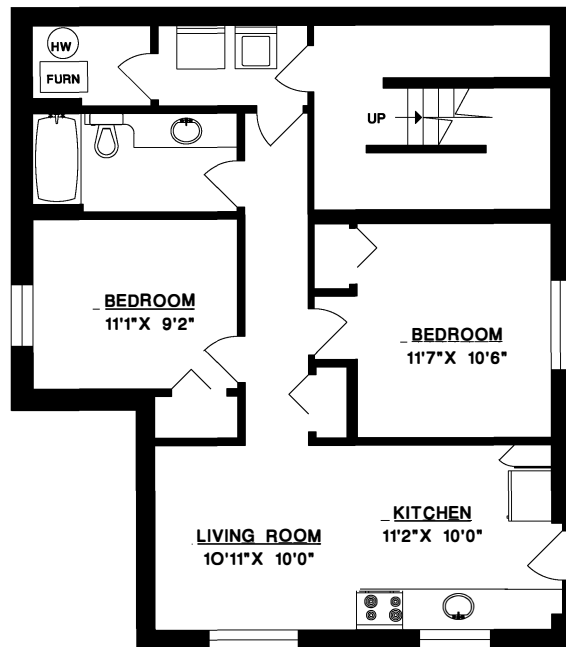

UPPER FLOOR

MAIN FLOOR

DONOHUE JEFF & JONNY

PERSONAL REAL ESTATE CORPORATION

JEFF@JEFFDONOHOE.COM 604-340-8588
JONNY@JEFFDONOHOE.COM WWW.JEFFDONOHOE.COM

RE/MAX
CREST REALTY

**1234 Adderley,
North Vancouver, B.C.**

Main Floor: 1,358 sq.ft.
Upper Floor: 956 sq.ft.
Lower Floor: 966 sq.ft.
Total: 3,280 sq.ft.

LOWER FLOOR