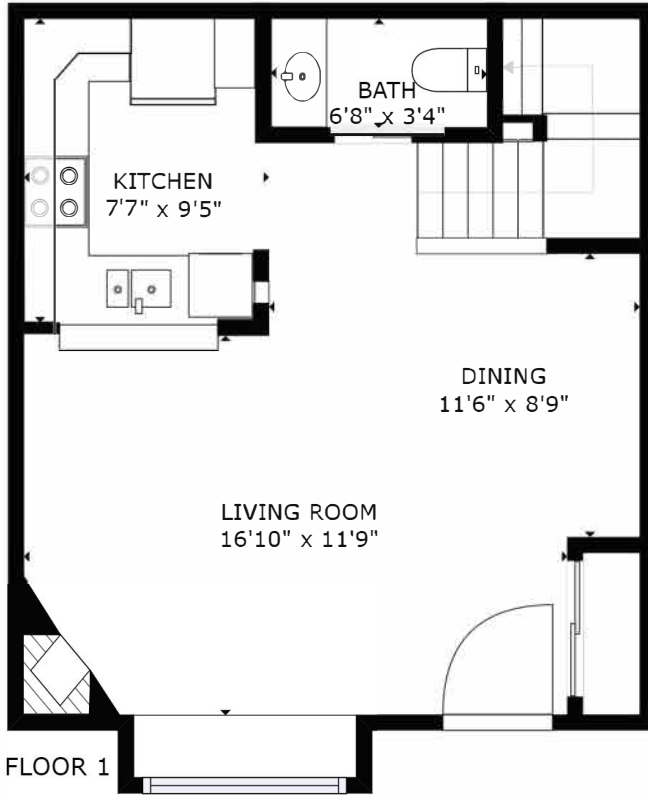

Jeff Donohoe

Personal Real Estate Corporation

604.340.8588

Jeff@JeffDonohoe.com
www.JeffDonohoe.com

RE/MAX RE/MAX Crest Realty

SQUARE FOOTAGE: 1010 Sq. Ft.
Square Footage per Strata Plan - Buyer to Verify
SIZES AND DIMENSIONS ARE APPROXIMATE, ACTUAL MAY VARY.