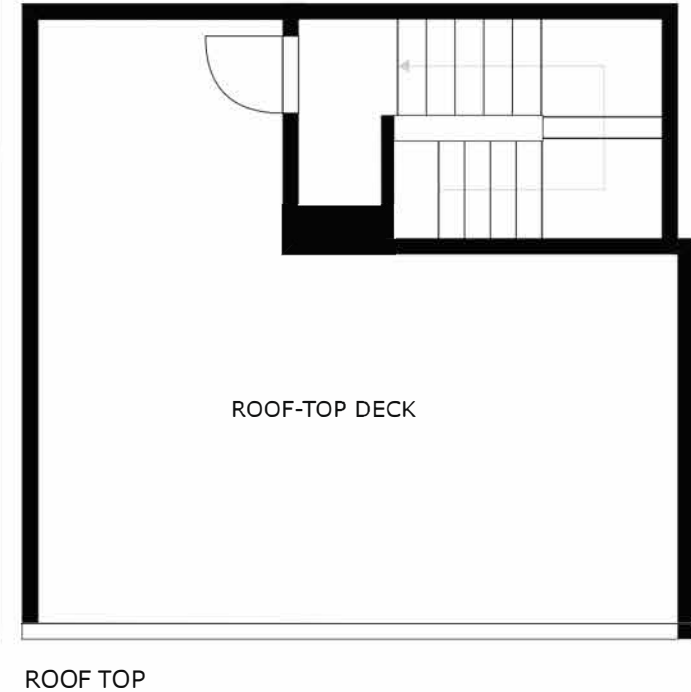

Jeff Donohoe

Personal Real Estate Corporation

604.340.8588

Jeff@JeffDonohoe.com
www.JeffDonohoe.com

RE/MAX RE/MAX Crest Realty

SQUARE FOOTAGE: 1010 Sq. Ft.
Square Footage per Strata Plan - Buyer to Verify
SIZES AND DIMENSIONS ARE APPROXIMATE, ACTUAL MAY VARY.