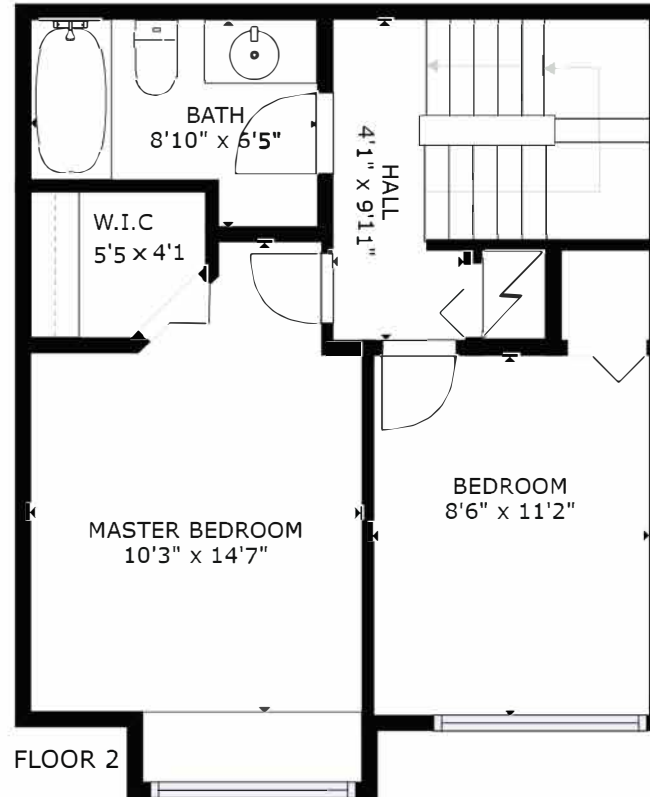

Jeff Donohoe

Personal Real Estate Corporation

604.340.8588

Jeff@JeffDonohoe.com
www.JeffDonohoe.com

RE/MAX RE/MAX Crest Realty

SQUARE FOOTAGE: 1010 Sq. Ft.
Square Footage per Strata Plan - Buyer to Verify
SIZES AND DIMENSIONS ARE APPROXIMATE, ACTUAL MAY VARY.