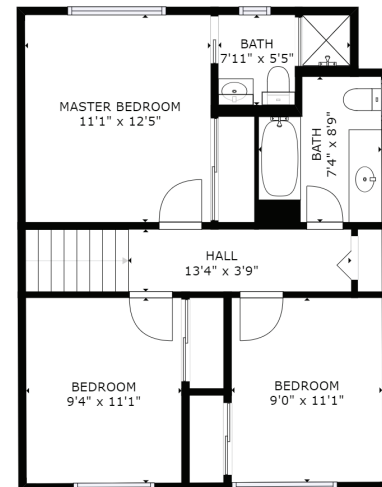

# 5885 Spriggs Road - Kleindale (Madeira Park)

Sunshine Coast - BC

FLOOR 1

FLOOR 2

DISCOVER *Coastal Living*  
REAL ESTATE

GROSS INTERNAL AREA  
FLOOR 1: 1326 sq ft, FLOOR 2: 591 sq ft  
EXCLUDED AREAS: , GARAGE: 388 sq ft  
TOTAL: 1918 sq ft  
SIZES AND DIMENSIONS ARE APPROXIMATE, ACTUAL MAY VARY.

## MAIN FLOOR

DISCOVER *Coastal Living*  
REAL ESTATE

GROSS INTERNAL AREA  
FLOOR 1: 1326 sq ft, FLOOR 2: 591 sq ft  
EXCLUDED AREAS: , GARAGE: 388 sq ft  
TOTAL: 1918 sq ft  
SIZES AND DIMENSIONS ARE APPROXIMATE, ACTUAL MAY VARY.