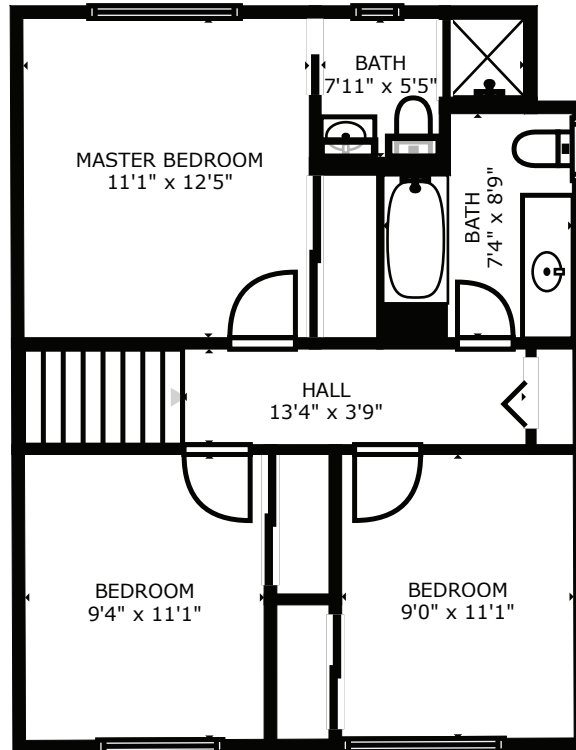

## MAIN FLOOR

DISCOVER *Coastal Living*  
REAL ESTATE

GROSS INTERNAL AREA  
FLOOR 1: 1326 sq ft, FLOOR 2: 591 sq ft  
EXCLUDED AREAS: , GARAGE: 388 sq ft  
TOTAL: 1918 sq ft  
SIZES AND DIMENSIONS ARE APPROXIMATE, ACTUAL MAY VARY.

## UPPER FLOOR

DISCOVER *Coastal Living*  
REAL ESTATE

GROSS INTERNAL AREA  
FLOOR 1: 1326 sq ft, FLOOR 2: 591 sq ft  
EXCLUDED AREAS: , GARAGE: 388 sq ft  
TOTAL: 1918 sq ft  
SIZES AND DIMENSIONS ARE APPROXIMATE, ACTUAL MAY VARY.