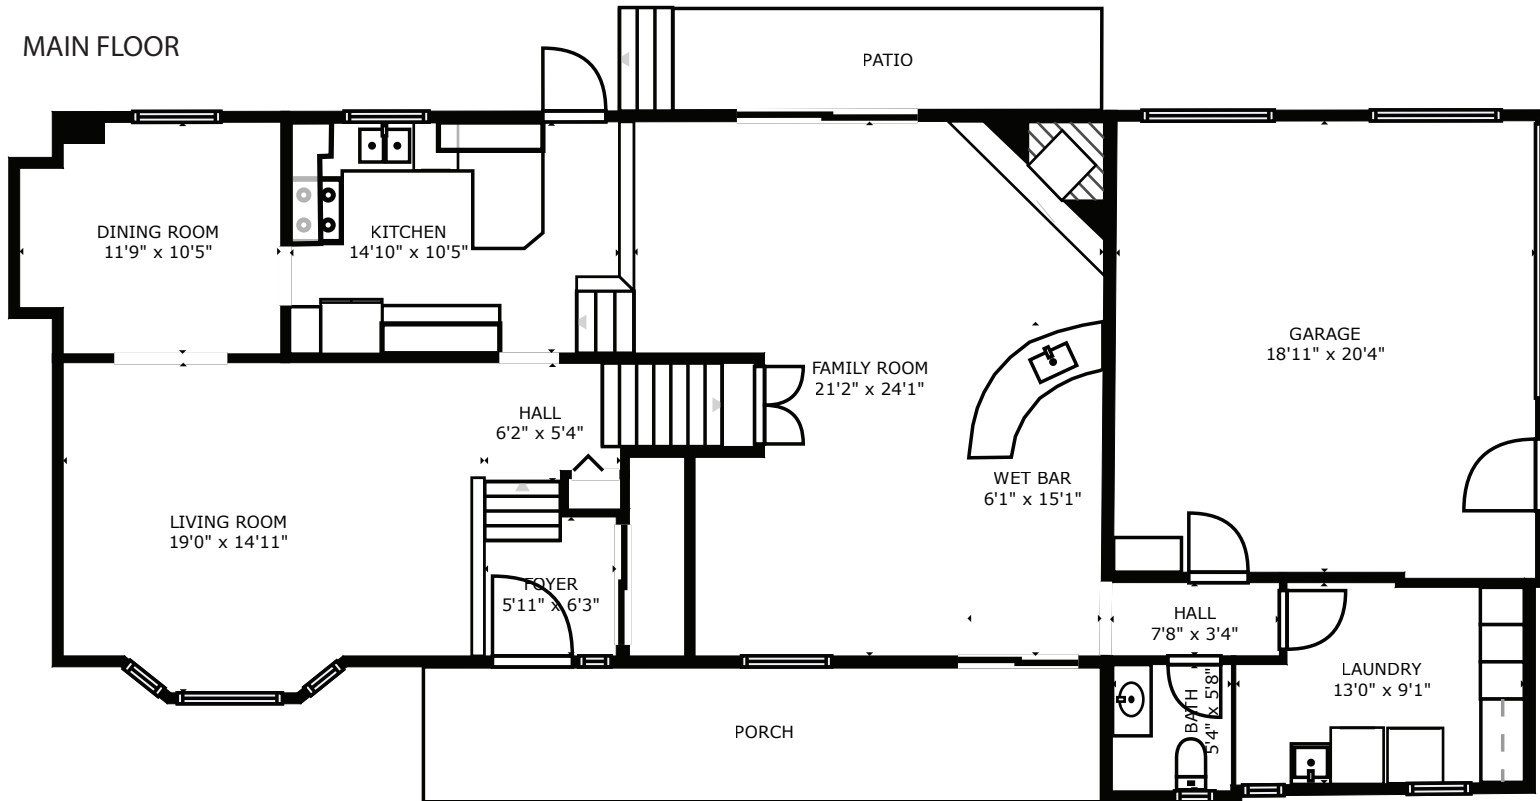

## MAIN FLOOR

DISCOVER *Coastal Living*  
REAL ESTATE

GROSS INTERNAL AREA  
FLOOR 1: 1326 sq ft, FLOOR 2: 591 sq ft  
EXCLUDED AREAS: , GARAGE: 388 sq ft  
TOTAL: 1918 sq ft  
SIZES AND DIMENSIONS ARE APPROXIMATE, ACTUAL MAY VARY.