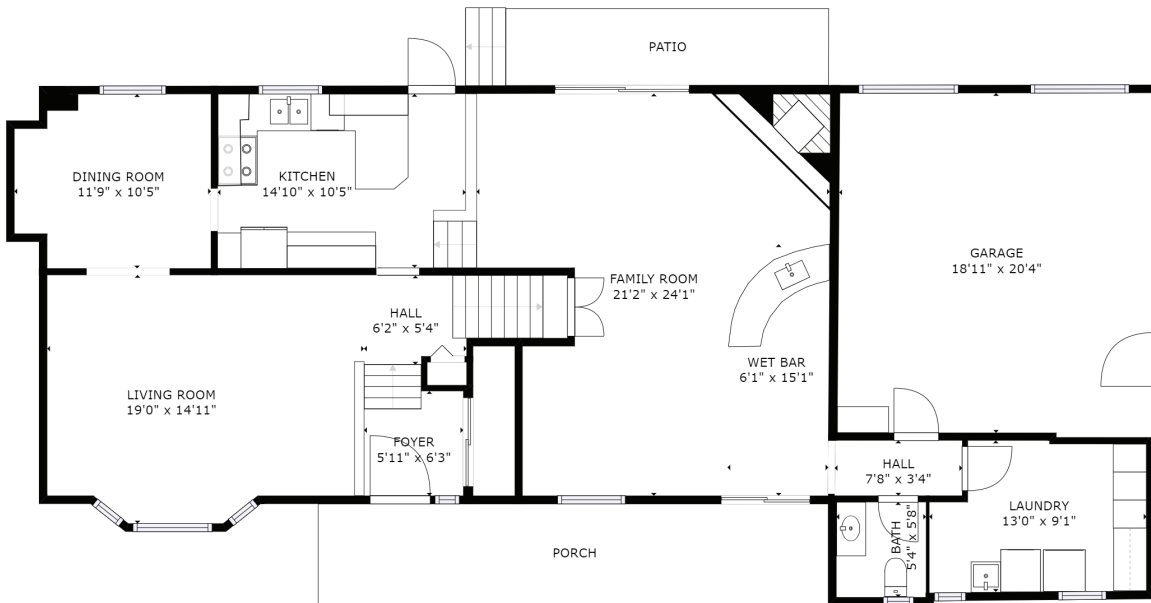

5885 Spriggs Road - Kleindale (Madeira Park)

Sunshine Coast - BC

FLOOR 1