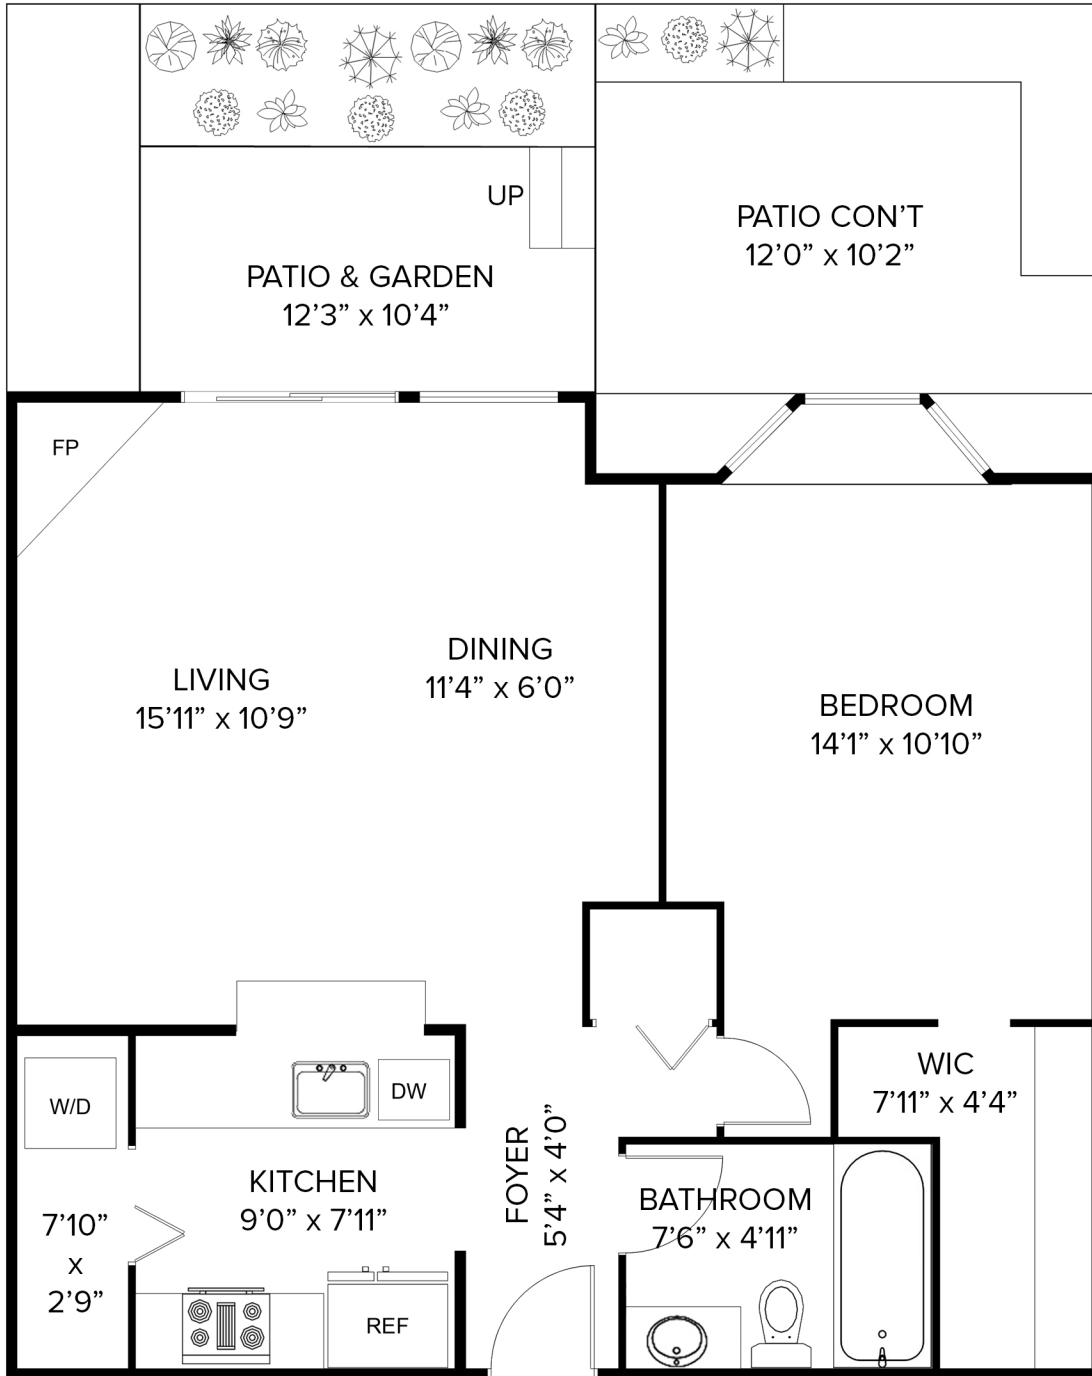

114-3738 NORFOLK STREET

712 SQFT

OUTDOOR AREA 305 SQFT

CEILING HEIGHT 7'11"