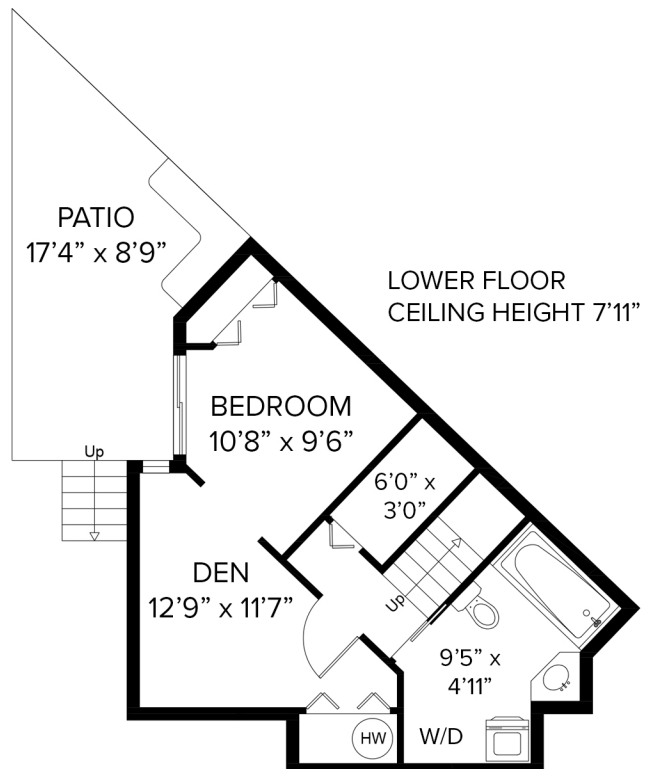

1485 KITCHENER STREET

UPPER FLOOR
CEILING HEIGHT 7'11"

UPPER FLOOR	548 SQFT
SECOND FLOOR	330 SQFT
LOWER FLOOR	373 SQFT
TOTAL	1251 SQFT
PORCH	119 SQFT
PATIO	170 SQFT
DECK	62 SQFT
GARAGE	207 SQFT

SECOND FLOOR
CEILING HEIGHT 7'11"

LOWER FLOOR
CEILING HEIGHT 7'11"