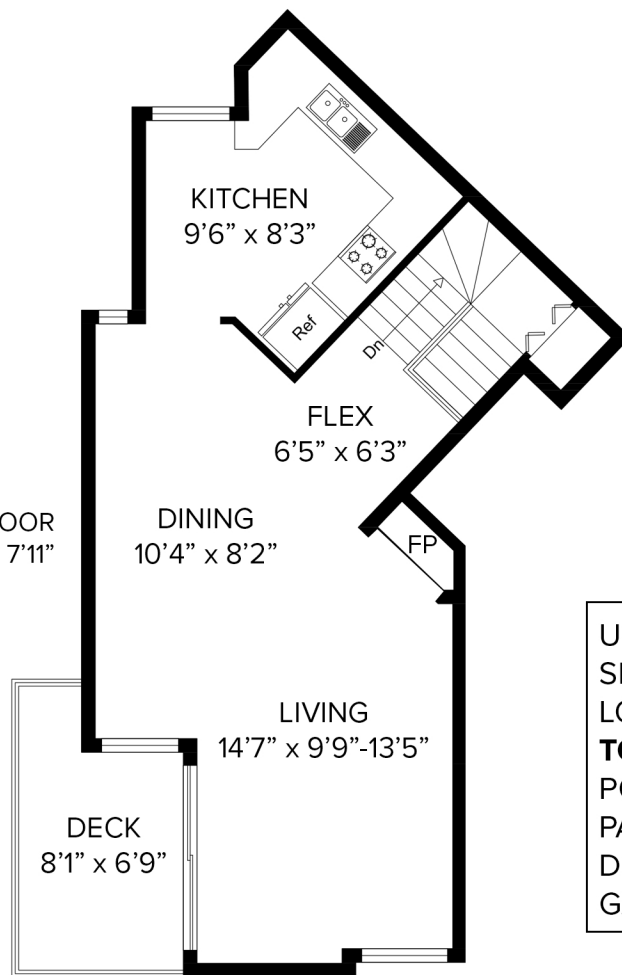

1485 KITCHENER STREET

UPPER FLOOR
CEILING HEIGHT 7'11"

UPPER FLOOR	548 SQFT
SECOND FLOOR	330 SQFT
LOWER FLOOR	373 SQFT
TOTAL	1251 SQFT
PORCH	119 SQFT
PATIO	170 SQFT
DECK	62 SQFT
GARAGE	207 SQFT

SECOND FLOOR
CEILING HEIGHT 7'11"

LOWER FLOOR
CEILING HEIGHT 7'11"