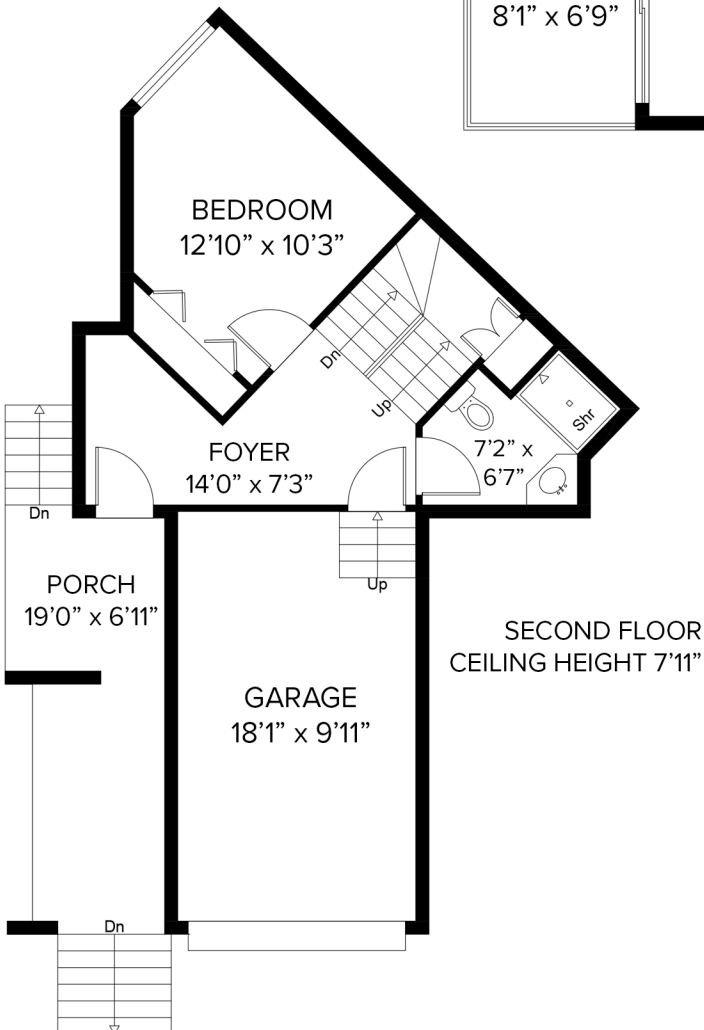

1485 KITCHENER STREET

UPPER FLOOR
CEILING HEIGHT 7'11"

UPPER FLOOR	548 SQFT
SECOND FLOOR	330 SQFT
LOWER FLOOR	373 SQFT
TOTAL	1251 SQFT
PORCH	119 SQFT
PATIO	170 SQFT
DECK	62 SQFT
GARAGE	207 SQFT

SECOND FLOOR
CEILING HEIGHT 7'11"

LOWER FLOOR
CEILING HEIGHT 7'11"