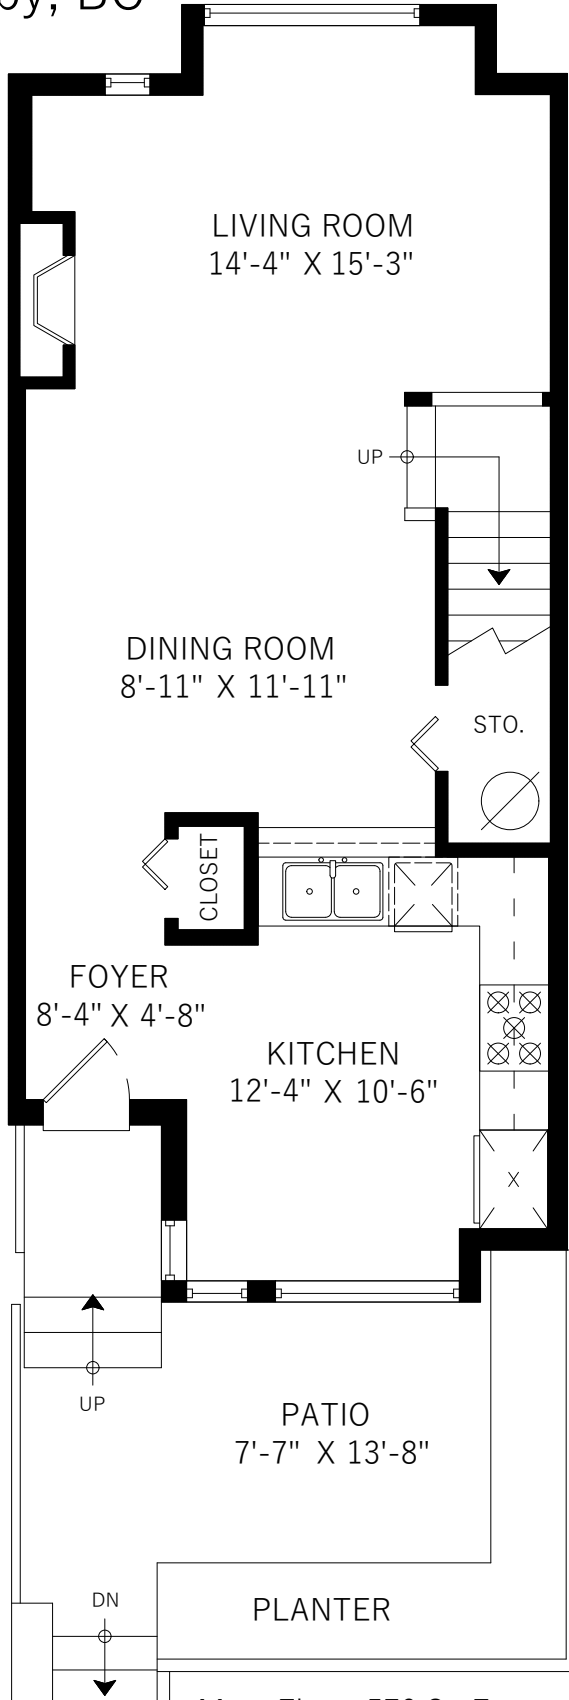

118-9229 University Crescent Burnaby, BC

Main Floor	570 SQ.FT.
Upper Floor	586 SQ.FT.
Total	1156 SQ.FT.
Patio	104 SQ.FT.

Main Floor: 570 Sq.Ft.
Ceiling Height: 9'

Main Floor: 586 Sq.Ft.
Ceiling Height: 8'