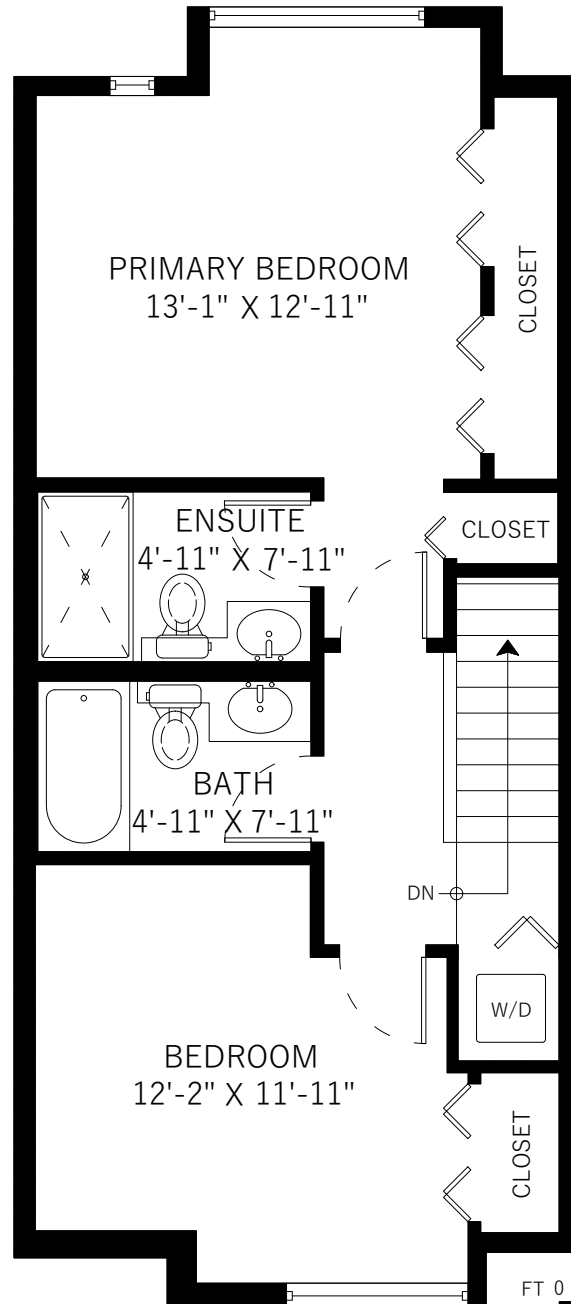

118-9229 University Crescent Burnaby, BC

Main Floor	570 SQ.FT.
Upper Floor	586 SQ.FT.
Total	1156 SQ.FT.
Patio	104 SQ.FT.

Main Floor: 570 Sq.Ft.
Ceiling Height: 9'

Main Floor: 586 Sq.Ft.
Ceiling Height: 8'