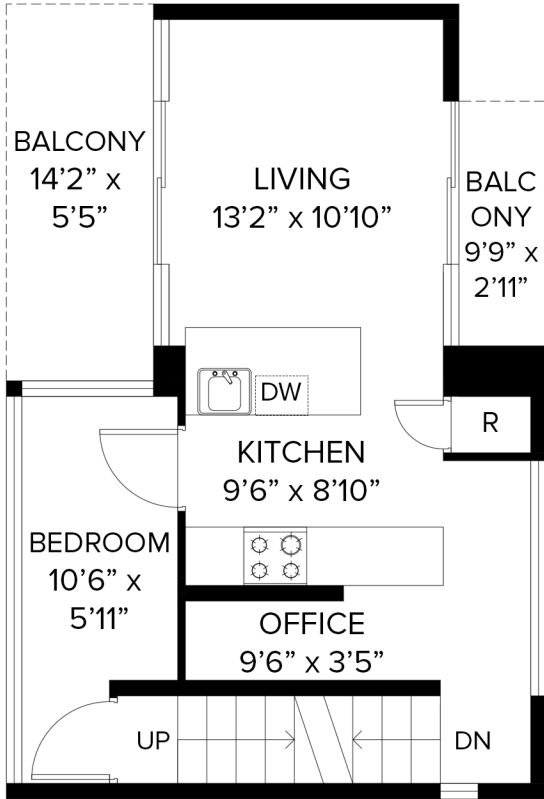

21 - 550 TAYLOR STREET
783 SQFT

CEILING HEIGHT 8'0"

ROOFTOP
TERRACE
25'2" x 11'4"
419 SQFT

CEILING HEIGHT 8'0"

MAIN FLOOR	503 SQFT
FIRST FLOOR	280 SQFT
TOTAL	783 SQFT

PATIO	79 SQFT
N BALCONY	77 SQFT
S BALCONY	28 SQFT
ROOFTOP	419 SQFT
TOTAL OUTDOOR	603 SQFT