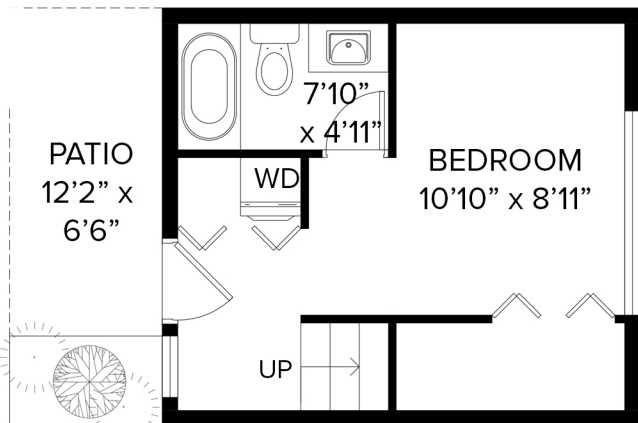

21 - 550 TAYLOR STREET
783 SQFT

CEILING HEIGHT 8'0"

ROOFTOP
TERRACE
25'2" x 11'4"
419 SQFT

CEILING HEIGHT 8'0"

MAIN FLOOR	503 SQFT
FIRST FLOOR	280 SQFT
TOTAL	783 SQFT

PATIO	79 SQFT
N BALCONY	77 SQFT
S BALCONY	28 SQFT
ROOFTOP	419 SQFT
TOTAL OUTDOOR	603 SQFT