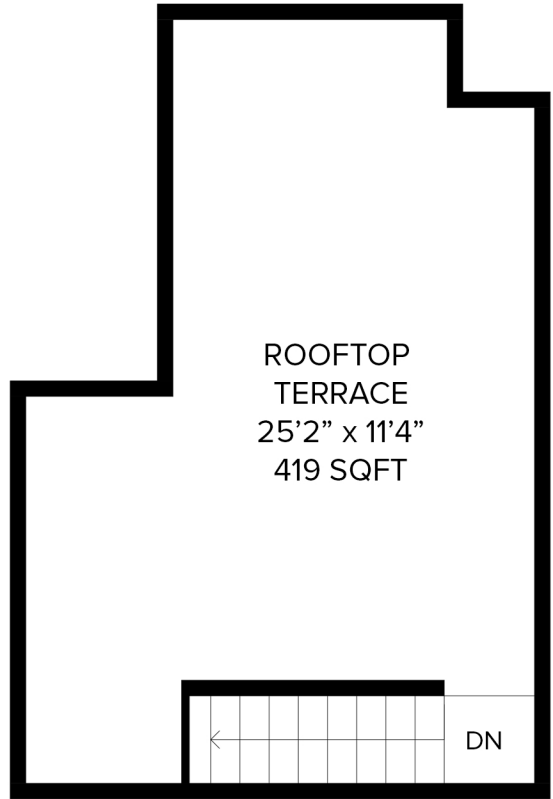

21 - 550 TAYLOR STREET
783 SQFT

CEILING HEIGHT 8'0"

ROOFTOP
TERRACE
25'2" x 11'4"
419 SQFT

CEILING HEIGHT 8'0"

MAIN FLOOR	503 SQFT
FIRST FLOOR	280 SQFT
TOTAL	783 SQFT

PATIO	79 SQFT
N BALCONY	77 SQFT
S BALCONY	28 SQFT
ROOFTOP	419 SQFT
TOTAL OUTDOOR	603 SQFT