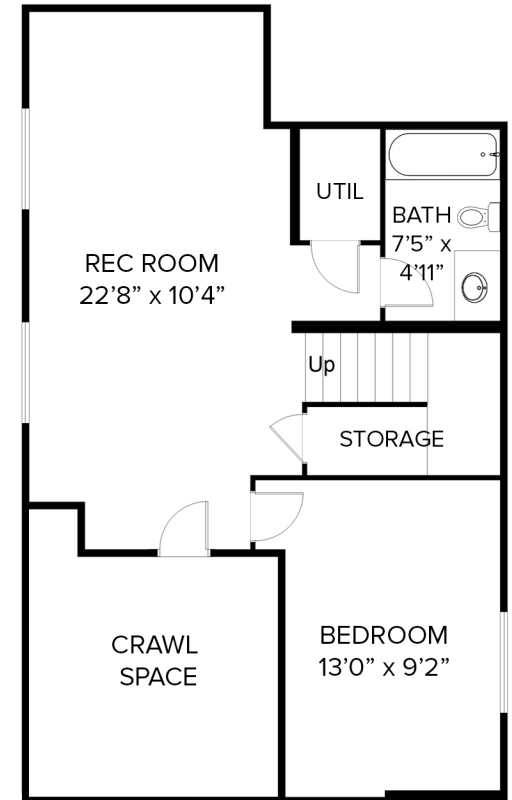

1517 EAST 8TH AVENUE
1962 SQFT

TOP FLOOR 730 SQFT
CEILING HEIGHT 9'0"

MAIN FLOOR 655 SQFT
CEILING HEIGHT 8'11"

BASEMENT 577 SQFT
CEILING HEIGHT 7'11"