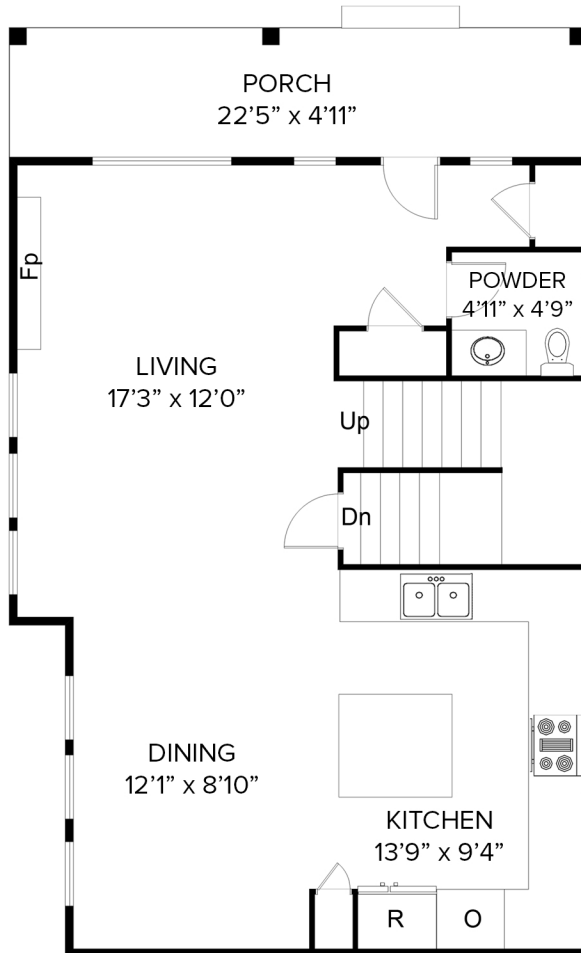

1517 EAST 8TH AVENUE
1962 SQFT

TOP FLOOR 730 SQFT
CEILING HEIGHT 9'0"

MAIN FLOOR 655 SQFT
CEILING HEIGHT 8'11"

BASEMENT 577 SQFT
CEILING HEIGHT 7'11"