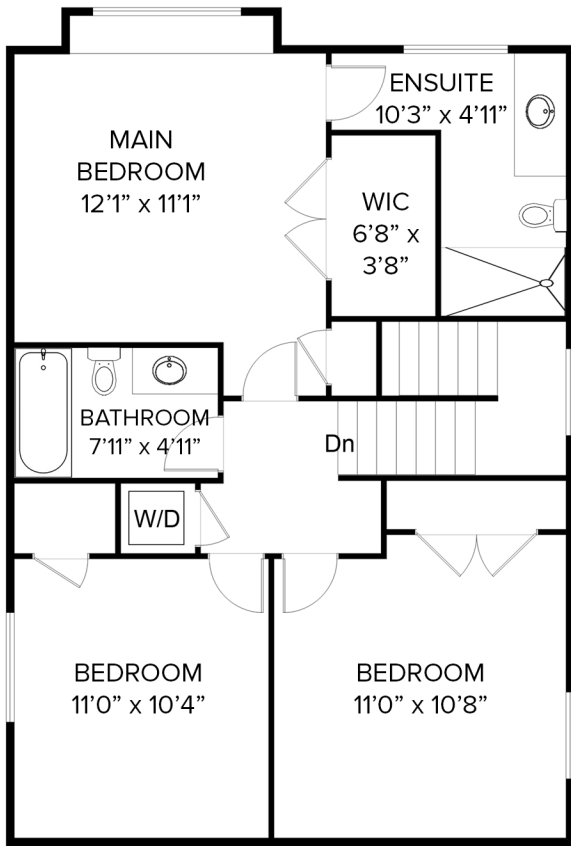

1517 EAST 8TH AVENUE
1962 SQFT

TOP FLOOR 730 SQFT
CEILING HEIGHT 9'0"

MAIN FLOOR 655 SQFT
CEILING HEIGHT 8'11"

BASEMENT 577 SQFT
CEILING HEIGHT 7'11"