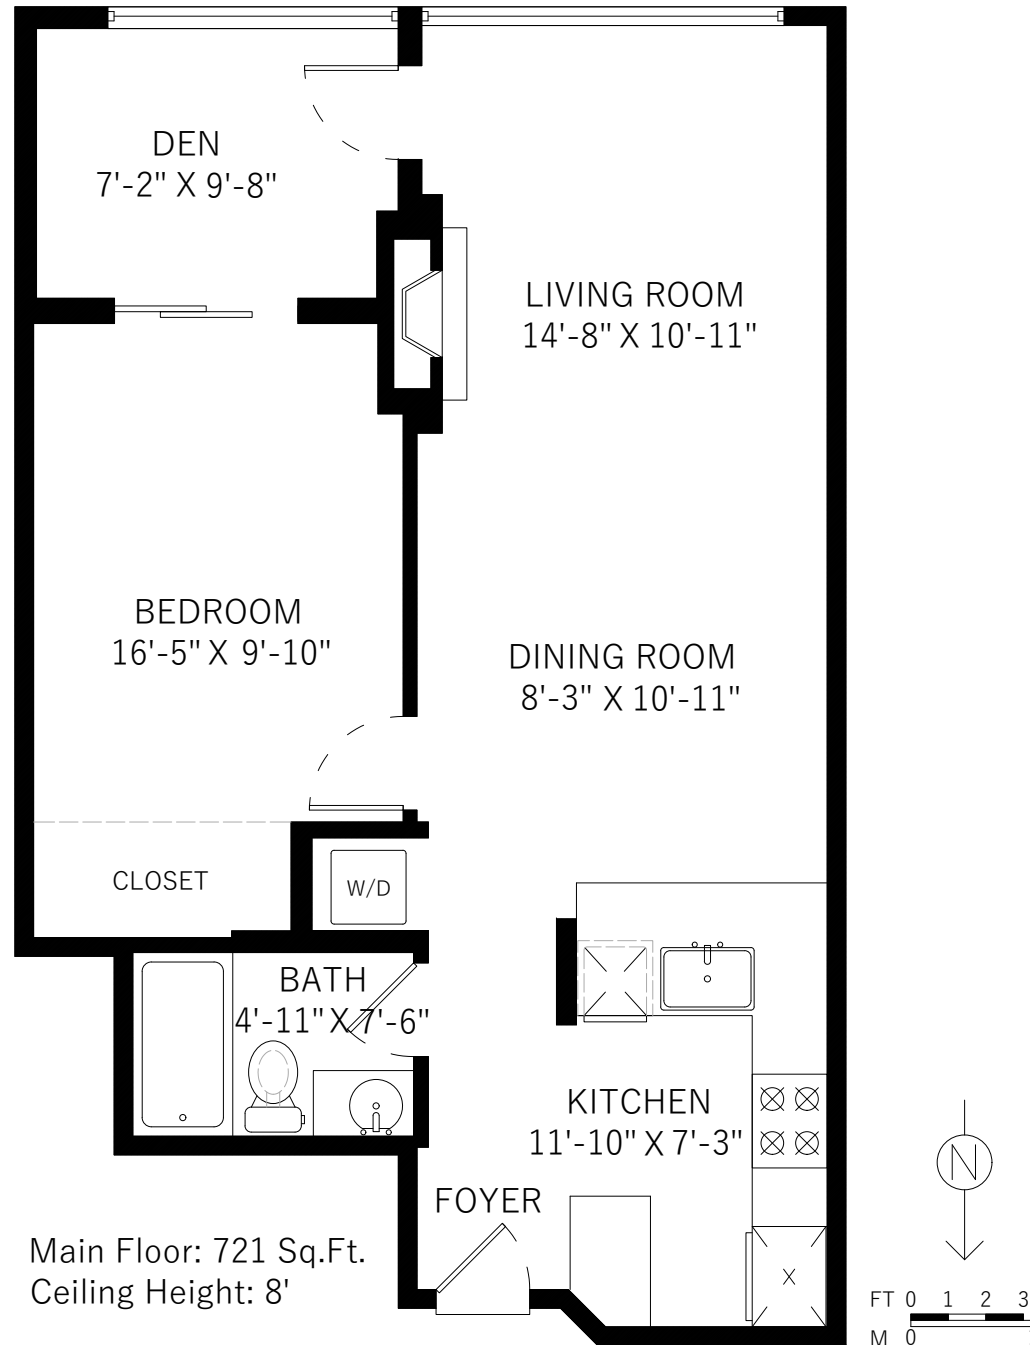

304-189 E 16th Avenue  
Vancouver, BC

Main Floor

721 SQ.FT.

Main Floor: 721 Sq.Ft.  
Ceiling Height: 8'