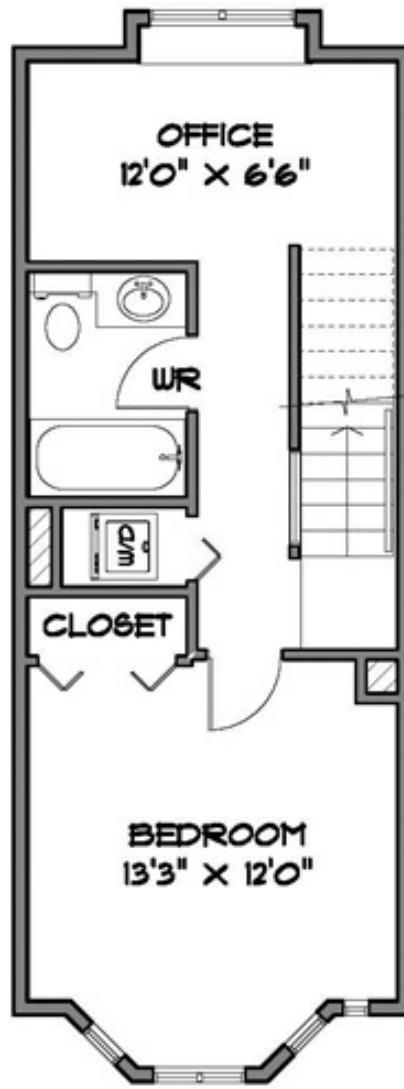

1630 EAST GEORGIA STREET
VANCOUVER

SQUARE FOOTAGE
MAIN LEVEL 436
UPPER LEVEL 436
TOP LEVEL 258
TOTAL 1130

DECK 82
PATIO/PLANTERS 129

MAIN LEVEL 436 SQ. FT.

UPPER LEVEL 436 SQ. FT.

TOP LEVEL 258 SQ. FT.