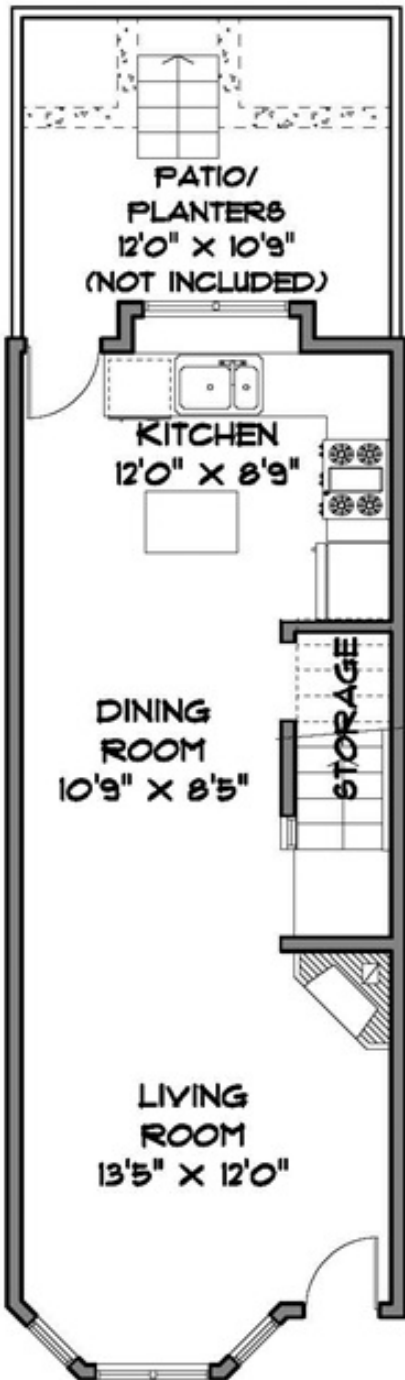

1630 EAST GEORGIA STREET
VANCOUVER

SQUARE FOOTAGE
MAIN LEVEL 436
UPPER LEVEL 436
TOP LEVEL 258
TOTAL 1130

DECK 82
PATIO/PLANTERS 129

MAIN LEVEL 436 SQ. FT.

UPPER LEVEL 436 SQ. FT.

TOP LEVEL 258 SQ. FT.