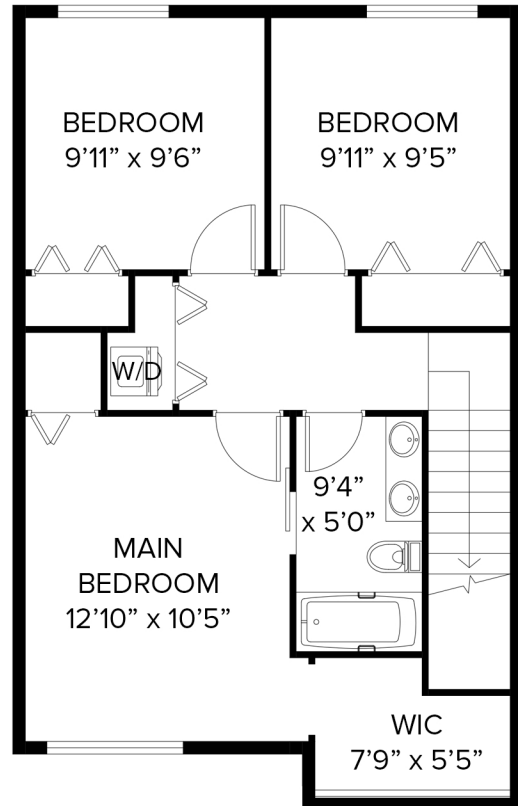

68 - 39920 GOVERNMENT ROAD

1168 SQFT

MAIN FLOOR	558 SQFT
TOP FLOOR	610 SQFT
TOTAL	1168 SQFT
GARAGE	233 SQFT