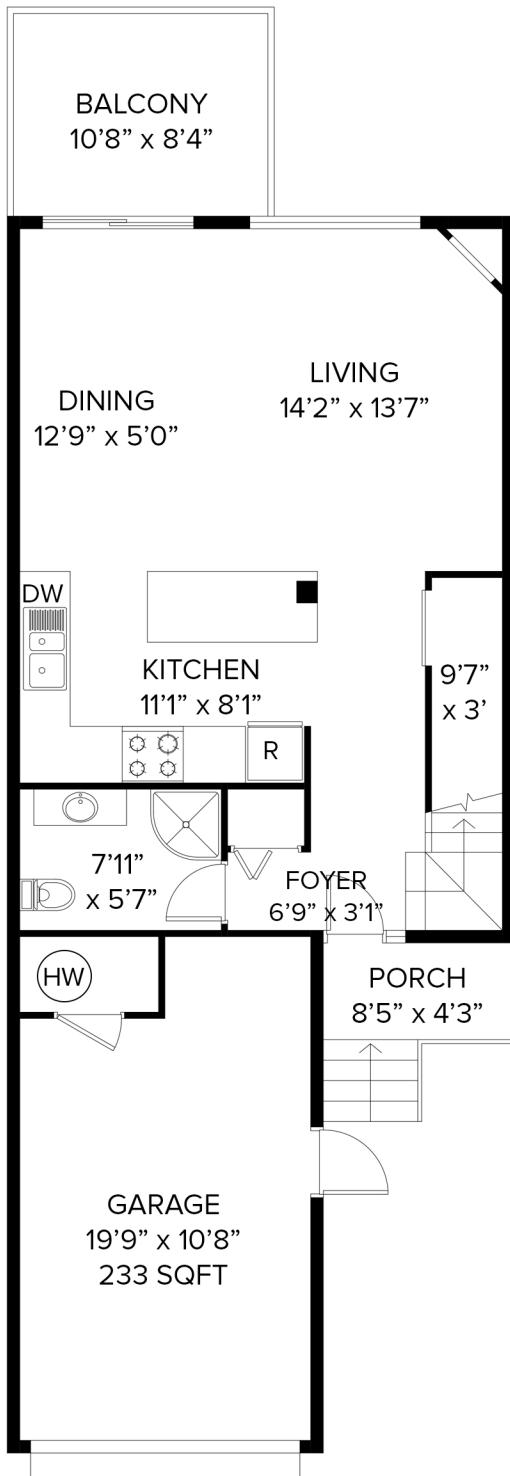

68 - 39920 GOVERNMENT ROAD

1168 SQFT

MAIN FLOOR	558 SQFT
TOP FLOOR	610 SQFT
TOTAL	1168 SQFT
GARAGE	233 SQFT