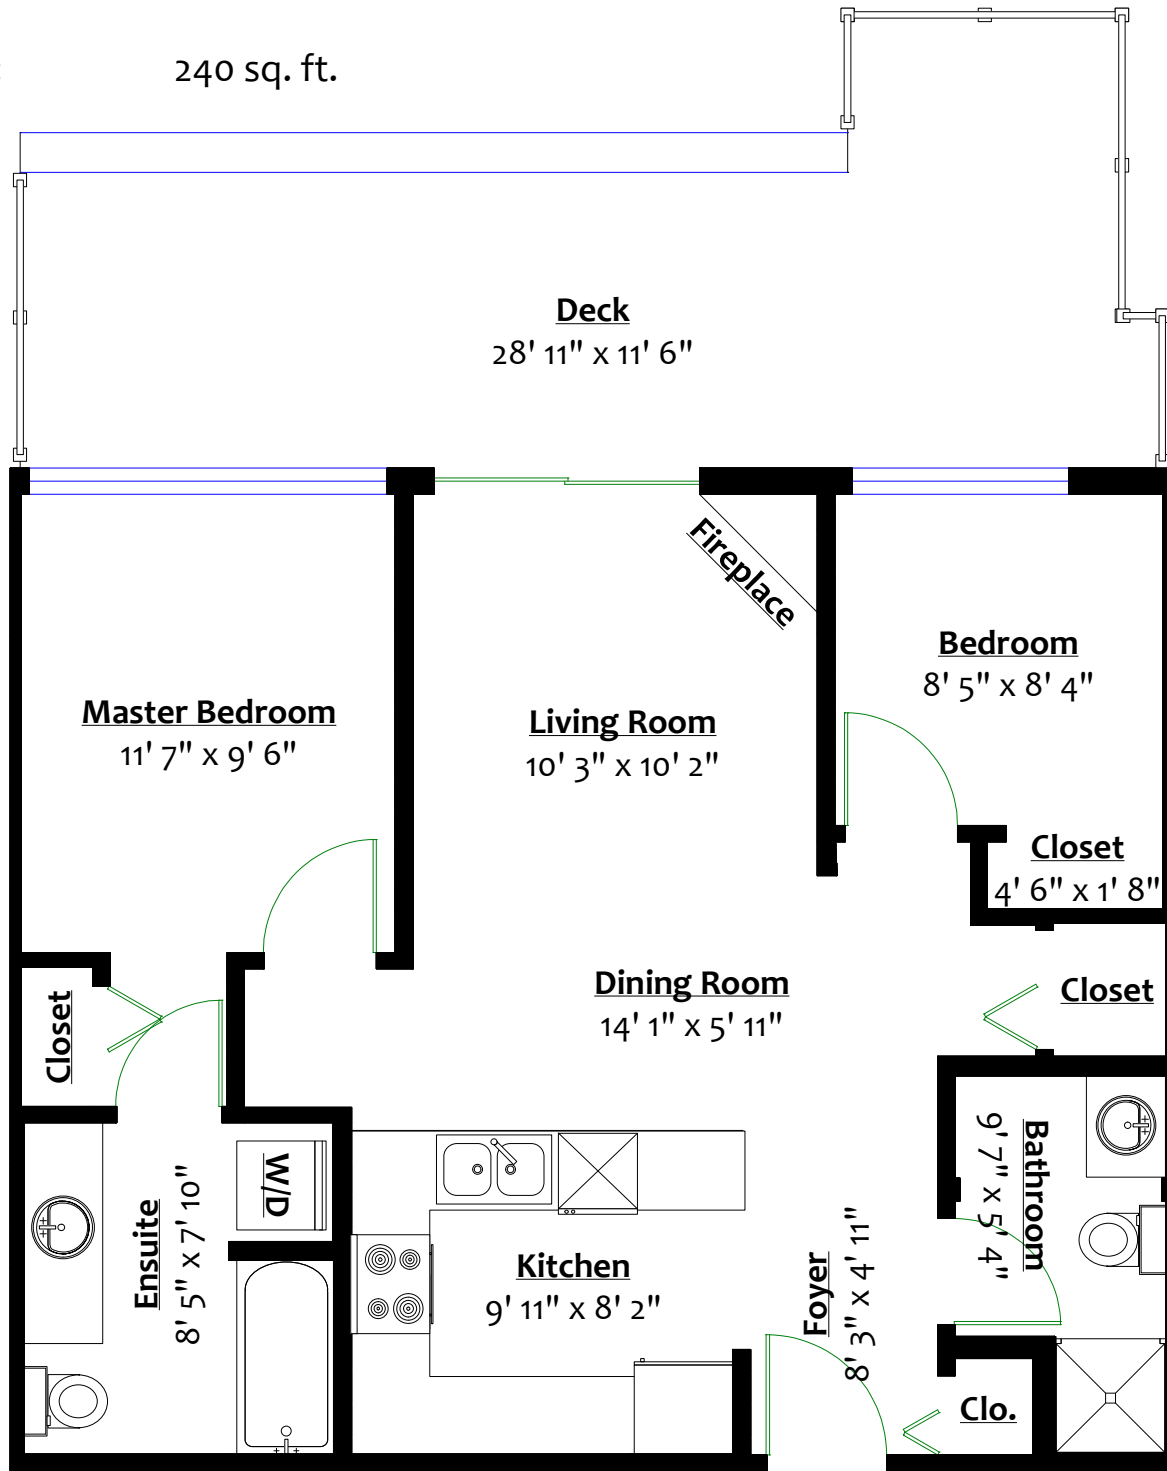

# #504 – 3811 East Hastings Street, Burnaby, B.C.

## Totals\*\*

Main Level: 750 sq. ft.

Deck: 240 sq. ft.

## MAIN LEVEL

Floor Area: 750 Sq. Ft.

\*\* Approx. based on interior measurements to exterior walls  
\*\* Total square footage not taken from original blueprints