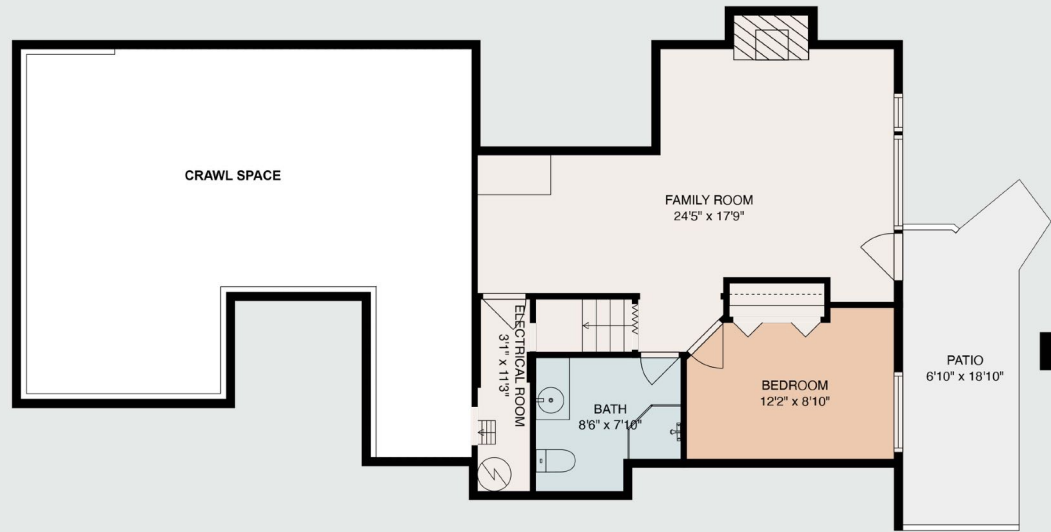

JULIAN
BRUCE
REAL ESTATE

22 - 258 Lower Ganges Road

Main Level - 1,200 Sq. Ft.

Lower Level - 690 Sq. Ft.

Garage - 280 Sq. Ft.

22 - 258 Lower Ganges Road

Main Level - 1,200 Sq. Ft.

Lower Level - 690 Sq. Ft.

Garage - 280 Sq. Ft.

JULIAN
BRUCE
REAL ESTATE

22 - 258 Lower Ganges Road

Main Level - 1,200 Sq. Ft.

Lower Level - 690 Sq. Ft.

Garage - 280 Sq. Ft.

22 - 258 Lower Ganges Road

Main Level - 1,200 Sq. Ft.

Lower Level - 690 Sq. Ft.

Garage - 280 Sq. Ft.