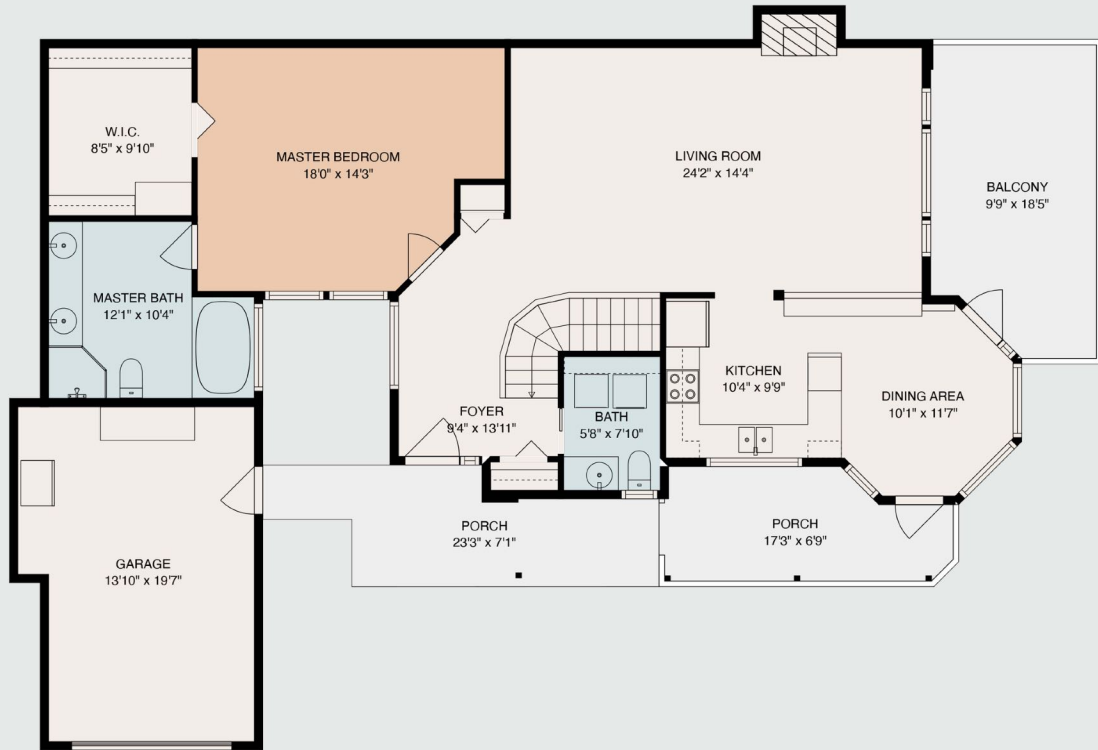

JULIAN
BRUCE
REAL ESTATE

22 - 258 Lower Ganges Road

Main Level - 1,200 Sq. Ft.

Lower Level - 690 Sq. Ft.

Garage - 280 Sq. Ft.

22 - 258 Lower Ganges Road

Main Level - 1,200 Sq. Ft.

Lower Level - 690 Sq. Ft.

Garage - 280 Sq. Ft.

JULIAN
BRUCE
REAL ESTATE

22 - 258 Lower Ganges Road

Main Level - 1,200 Sq. Ft.

Lower Level - 690 Sq. Ft.

Garage - 280 Sq. Ft.

22 - 258 Lower Ganges Road

Main Level - 1,200 Sq. Ft.

Lower Level - 690 Sq. Ft.

Garage - 280 Sq. Ft.