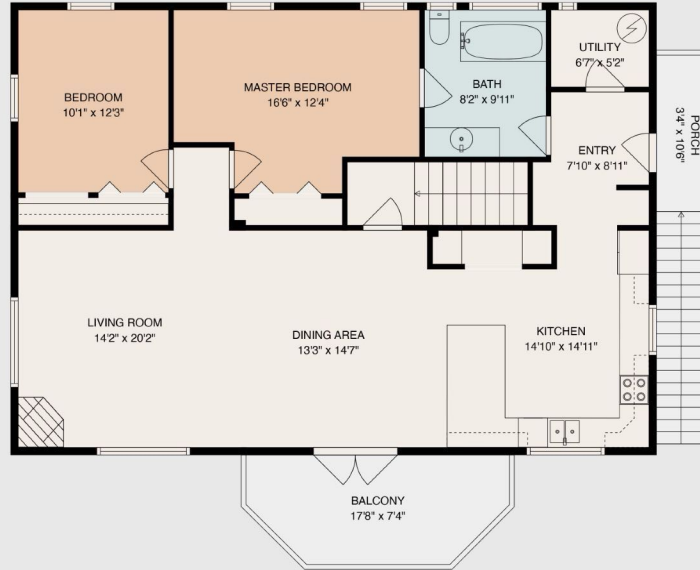

## 125 Horel Road

Main House Ground Level - 1,340 Sq. Ft.

Main House Upper Level - 1,340 Sq. Ft.

Garage - 620 Sq. Ft.

Studio - 400 Sq. Ft.

Bunkie - 100 Sq. Ft.

Outdoor Kitchen - 150 Sq. Ft.

Forest Cottage Ground Level - 150 Sq. Ft.

Forest Cottage Upper Level - 150 Sq. Ft.