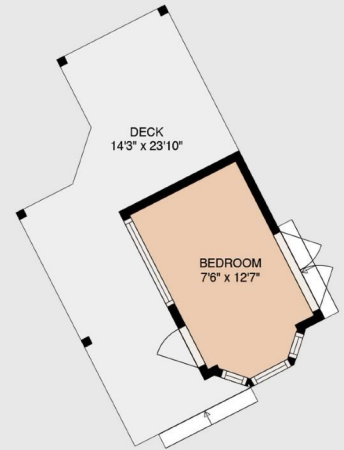

## 125 Horel Road

Main House Ground Level - 1,340 Sq. Ft.

Main House Upper Level - 1,340 Sq. Ft.

Garage - 620 Sq. Ft.

Studio - 400 Sq. Ft.

Bunkie - 100 Sq. Ft.

Outdoor Kitchen - 150 Sq. Ft.

Forest Cottage Ground Level - 150 Sq. Ft.

## 125 Horel Road

Main House Ground Level - 1,340 Sq. Ft.

Main House Upper Level - 1,340 Sq. Ft.

Garage - 620 Sq. Ft.

Studio - 373 Sq. Ft.

Bunkie - 100 Sq. Ft.

Outdoor Kitchen - 150 Sq. Ft.

Forest Cottage Ground Level - 150 Sq. Ft.