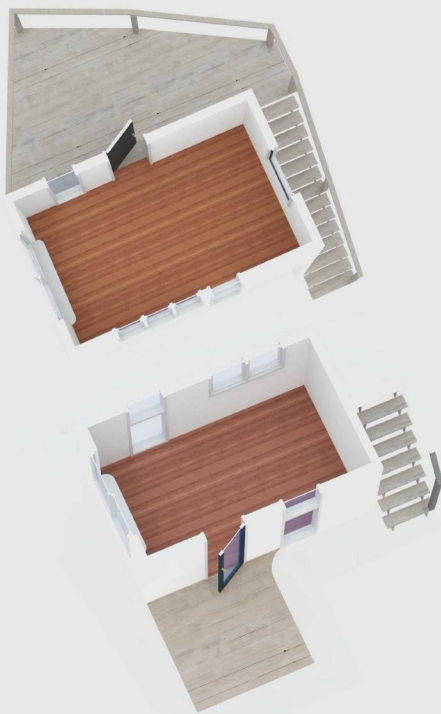

125 Horel Road

Main House Ground Level - 1,340 Sq. Ft.

Main House Upper Level - 1,340 Sq. Ft.

Garage - 620 Sq. Ft.

Studio - 373 Sq. Ft.

Bunkie - 100 Sq. Ft.

Outdoor Kitchen - 150 Sq. Ft.

Forest Cottage Ground Level - 150 Sq. Ft.

Forest Cottage Upper Level - 150 Sq. Ft.