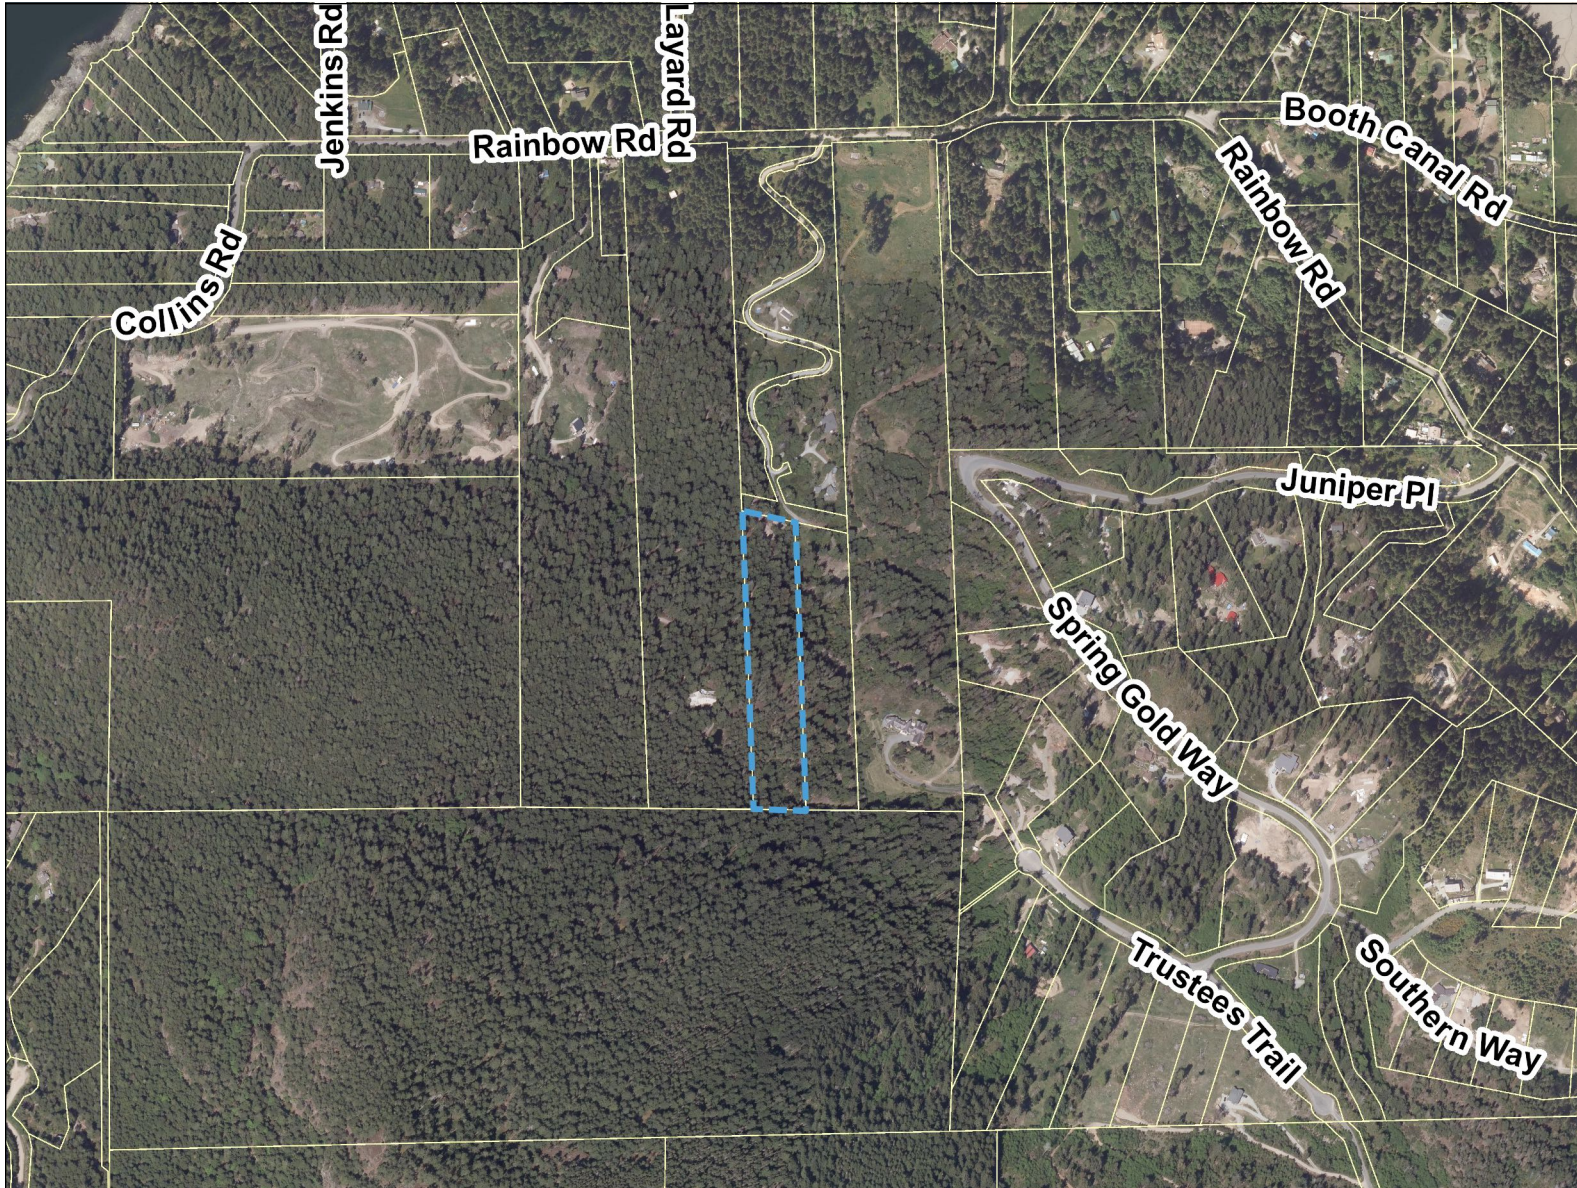

Map Title

LEGEND Operational Layers

Road Names

458.6 0 229.3 458.6 Meters

WGS_1984_Web_Mercator_Auxiliary_Sphere
© Islands Trust

1:9,028

October 20, 2022

DISCLAIMER: This map is for general reference only. Data layers that appear on this map may or may not be accurate, current, or otherwise reliable. Islands Trust makes no representations of any kind, including but not limited to, the warranties of merchantability, or fitness for a particular use, nor are any such warranties to be implied with respect to the data on this map.

THIS MAP IS NOT TO BE USED FOR NAVIGATION