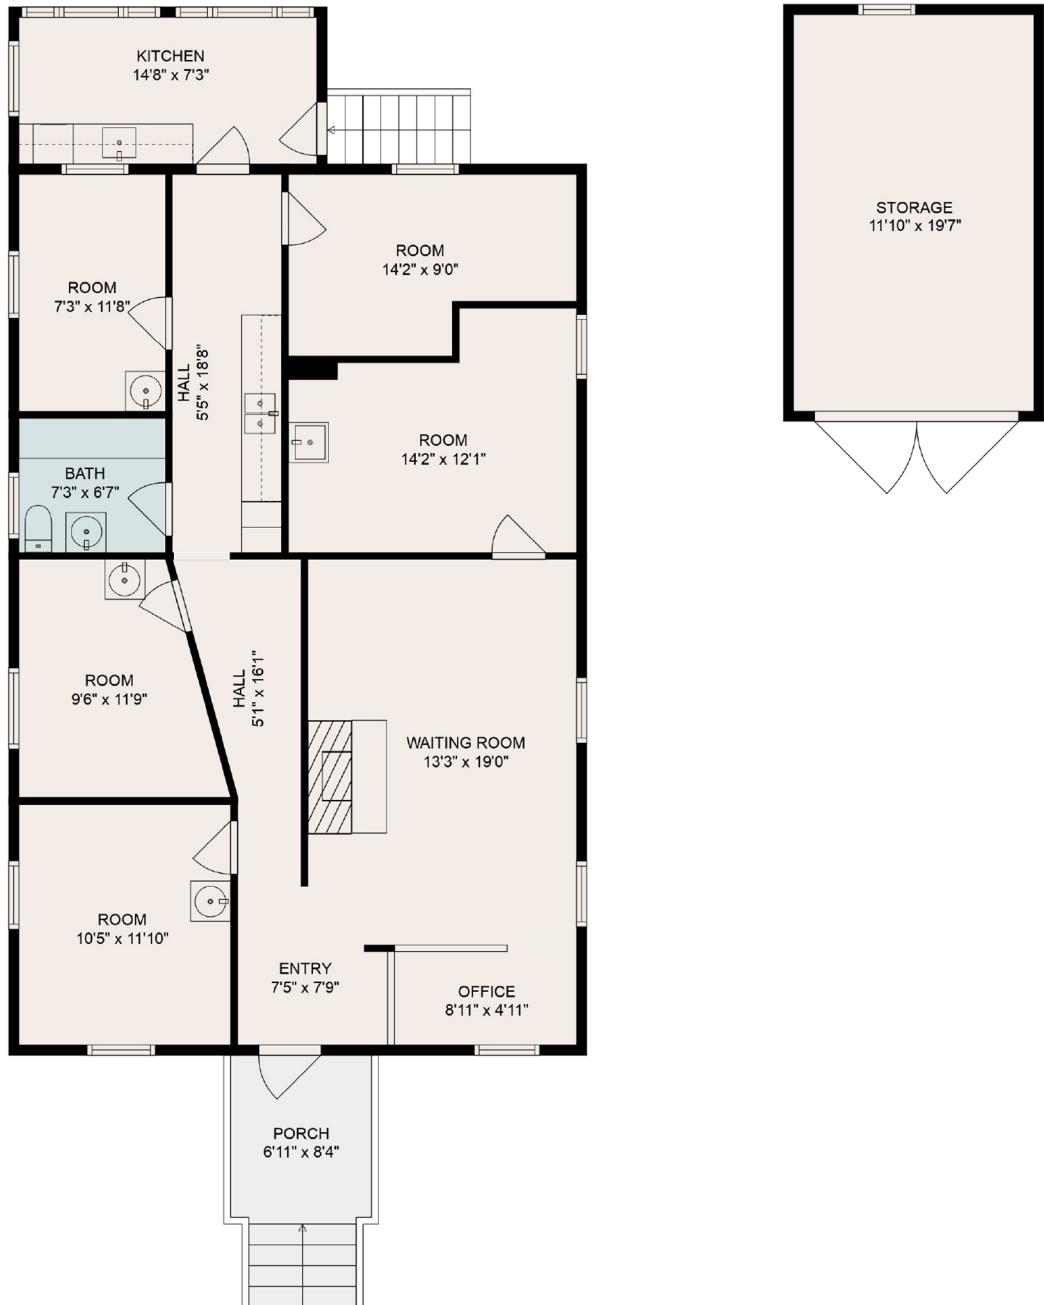

130 McPhilips Avenue Salt Spring Island

Total Finished Interior Space - 1,368 Sq. Ft.
Storage Shed Unfinished - 263 Sq. Ft.