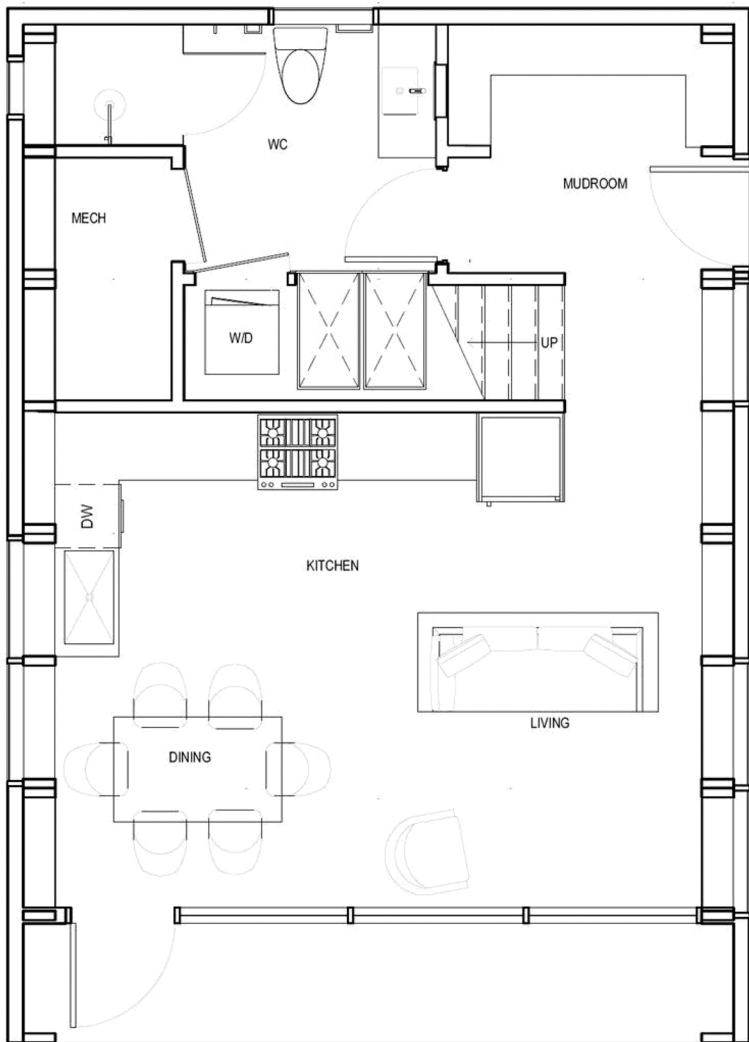

833 RAINBOW ROAD

1200 SQ FT | 3 BEDROOMS | 2 BATHROOMS

First floor

Second floor