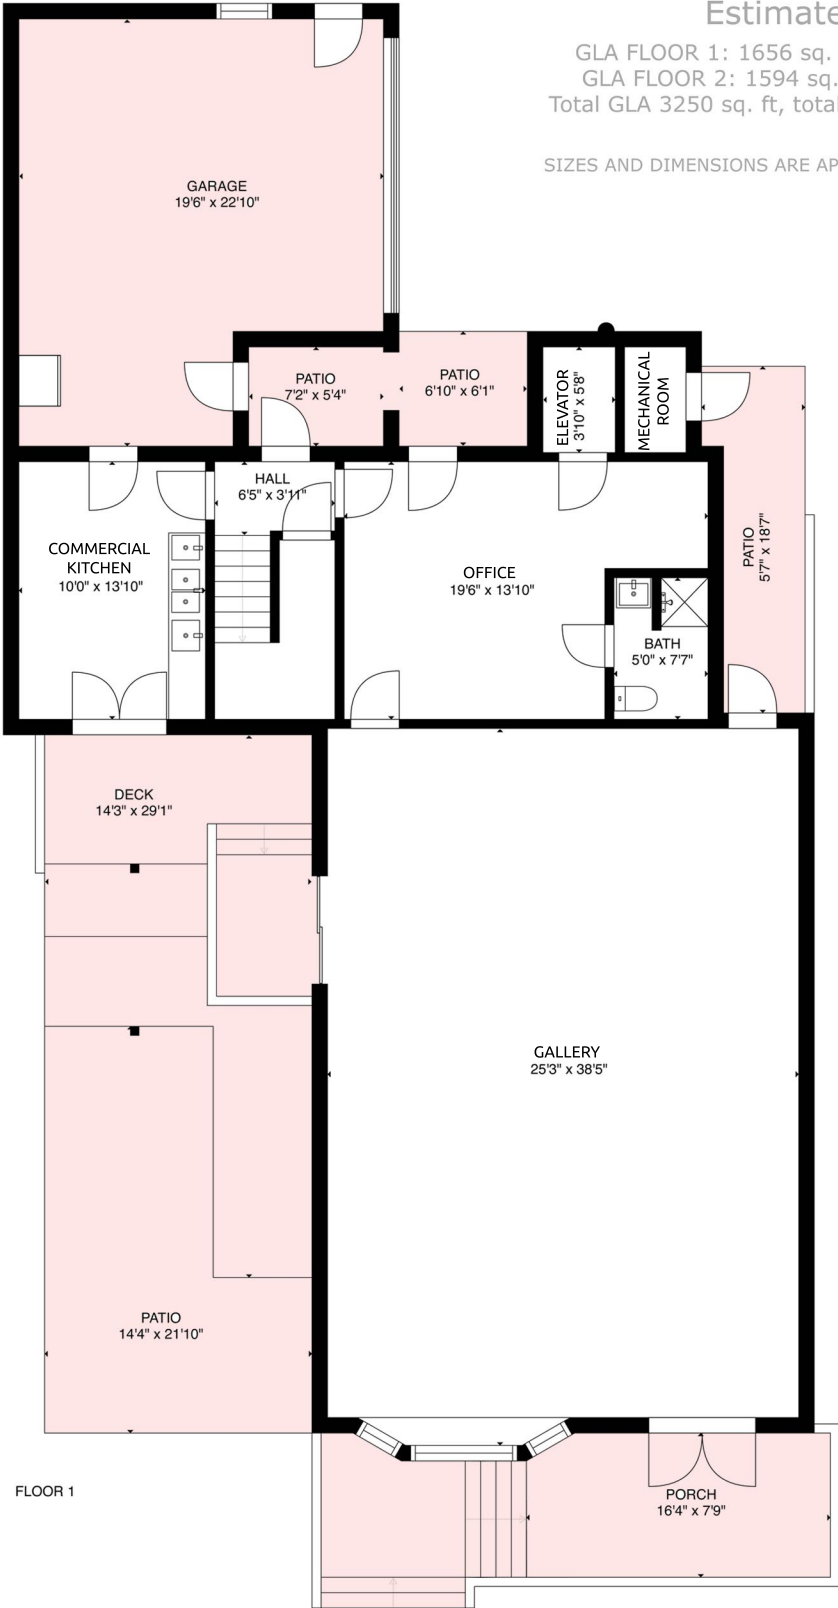

136 Lower Ganges Road - Salt Spring Island

Estimated areas

GLA FLOOR 1: 1656 sq. ft, excluded 1314 sq. ft
GLA FLOOR 2: 1594 sq. ft, excluded 452 sq. ft
Total GLA 3250 sq. ft, total scanned area 5016 sq. ft

SIZES AND DIMENSIONS ARE APPROXIMATE, ACTUAL MAY VARY.

FLOOR 1

136 Lower Ganges Road - Salt Spring Island

Estimated areas

GLA FLOOR 1: 1656 sq. ft, excluded 1314 sq. ft
GLA FLOOR 2: 1594 sq. ft, excluded 452 sq. ft
Total GLA 3250 sq. ft, total scanned area 5016 sq. ft

SIZES AND DIMENSIONS ARE APPROXIMATE, ACTUAL MAY VARY.