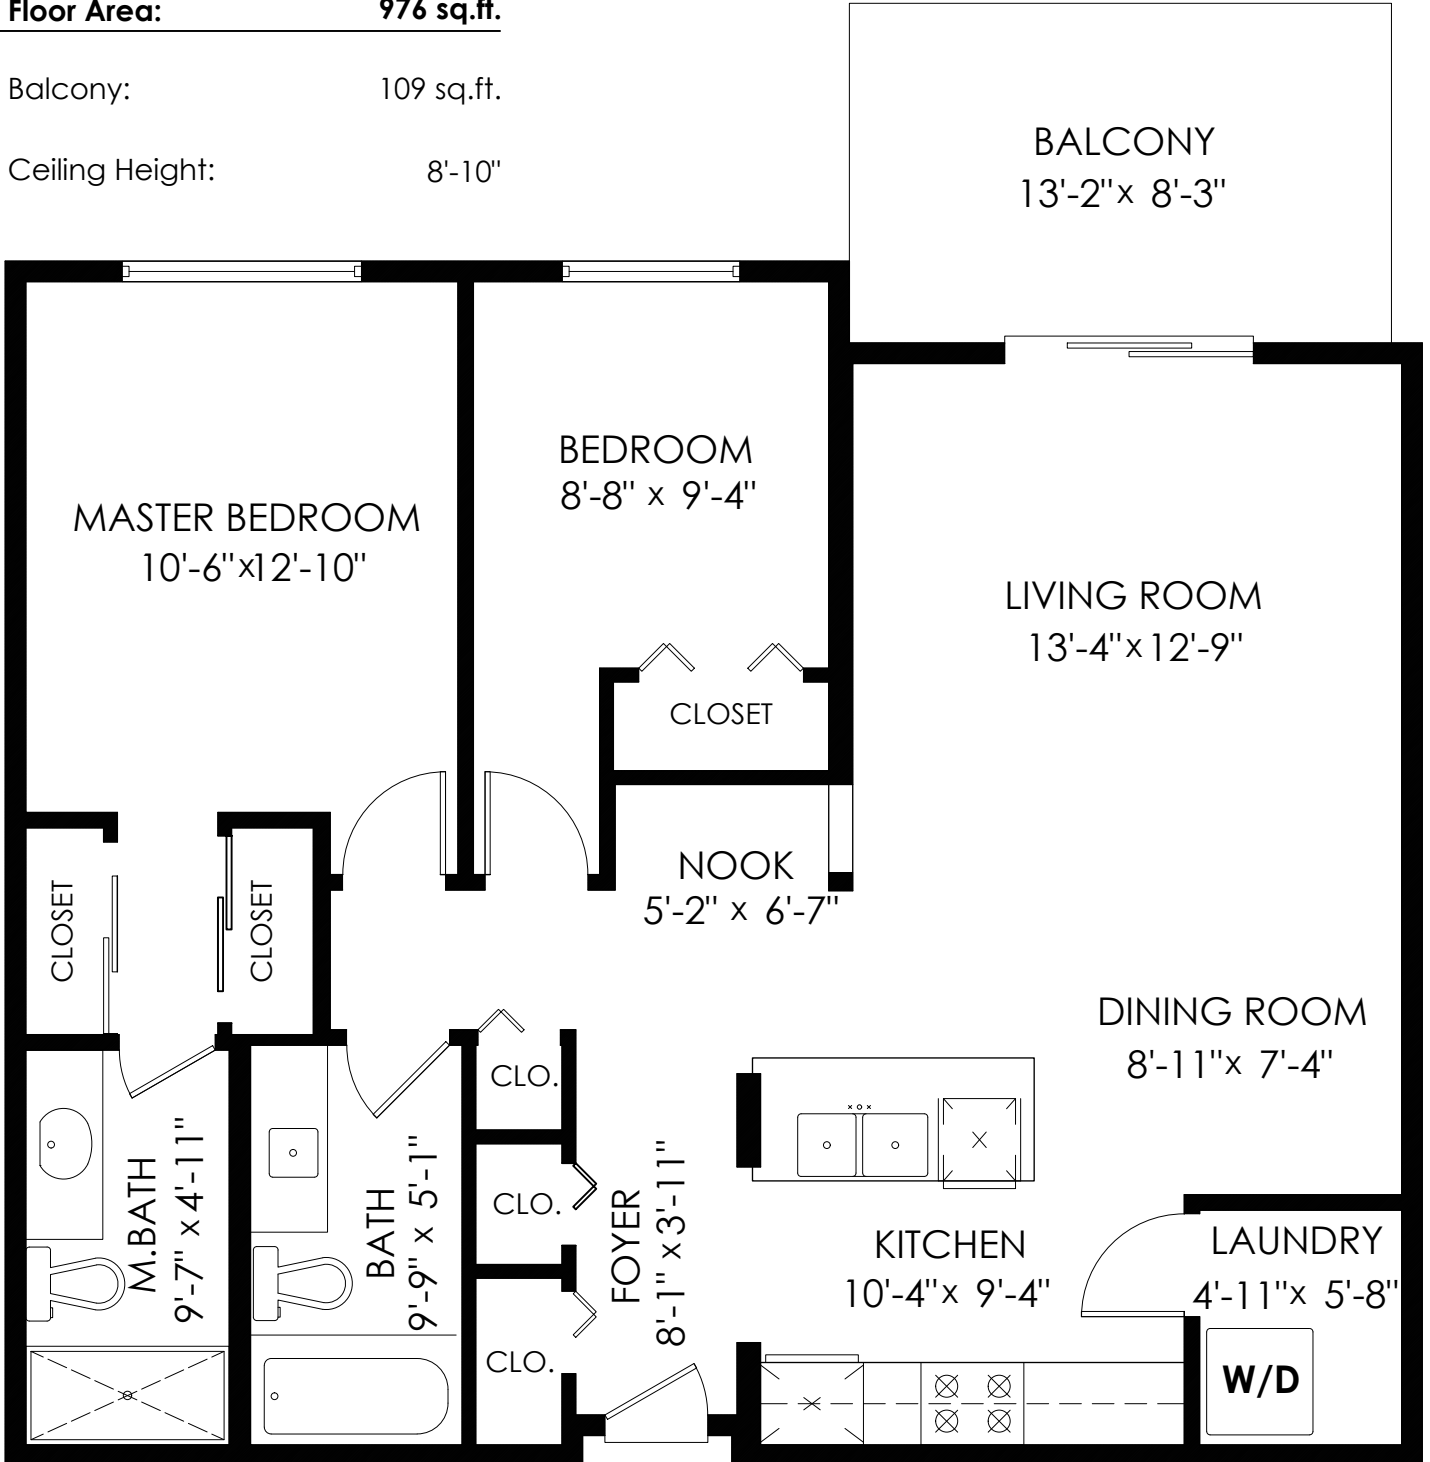

**209-33328 Bourquin Cres E,  
Abbotsford**

**Floor Area: 976 sq.ft.**

Balcony: 109 sq.ft.

Ceiling Height: 8'-10"

SCALE