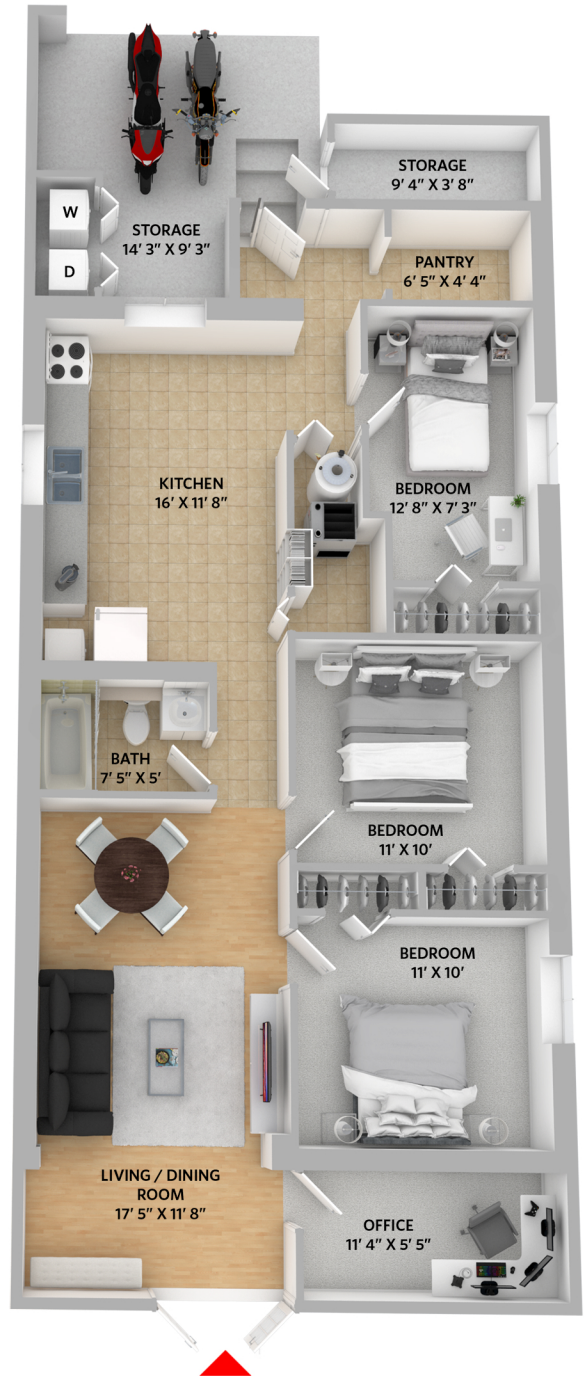

# 3931 PRINCE EDWARD STREET

6 bedrooms + 2 bathrooms

MAIN FLOOR  
1,030 SQ.FT.

LOWER FLOOR  
1,165 SQ.FT.

LOWER FLOOR: 1,165 SQ.FT.  
 MAIN FLOOR: 1,030 SQ.FT.  
**TOTAL: 2,175 SQ.FT.**  
 OUTDOOR LIVING: 375 SQ.FT.  
 STORAGE AREA: 220 SQ.FT.

Floor plan measurements, dimensions, square footage, existing structures and features are approximations and for illustrative purposes only. We make no guarantee, warranty, representation, expressed or implied, as to the accuracy and completeness of this rendering. Independent verification is recommended.