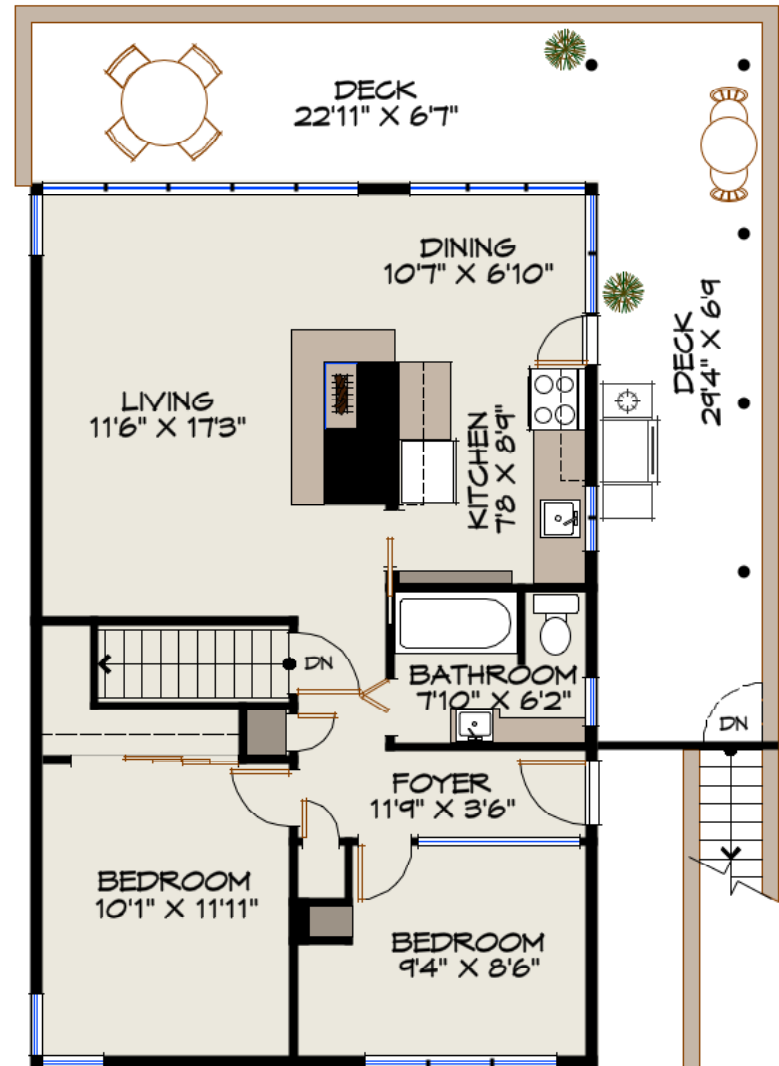

4138 PUGET DRIVE
VANCOUVER, BC

TRUESPACE DESIGN
PREMIUM REAL ESTATE PLANS
604-986-8649 / 778-628-5072
WWW.TRUE-SPACE.CA

MAIN LEVEL: 816 SF
LOWER LEVEL: 375 SF
FINISHED FLOOR AREA: 1191 SF
UNFINISHED LOWER LEVEL: 462 SF
TOTAL FLOOR AREA: 1653 SF

ALL INFORMATION FURNISHED REGARDING THIS PROPERTY IS FROM SOURCES DEEMED RELIABLE BUT NO WARRANTY OR REPRESENTATION IS MADE TO THE ACCURACY THEREOF.

LOWER LEVEL

MAIN LEVEL