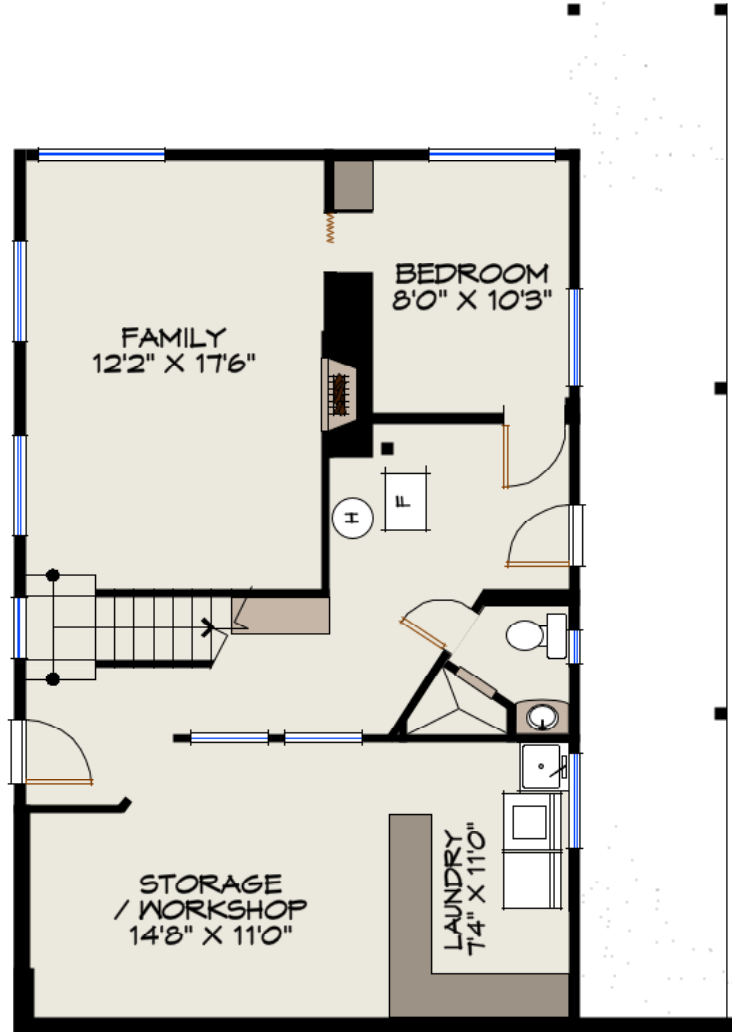

4138 PUGET DRIVE
VANCOUVER, BC

TRUESPACE DESIGN
PREMIUM REAL ESTATE PLANS
604-986-8649 / 778-628-5072
WWW.TRUE-SPACE.CA

MAIN LEVEL: 816 SF
LOWER LEVEL: 375 SF
FINISHED FLOOR AREA: 1191 SF
UNFINISHED LOWER LEVEL: 462 SF
TOTAL FLOOR AREA: 1653 SF

ALL INFORMATION FURNISHED REGARDING THIS PROPERTY IS FROM SOURCES DEEMED RELIABLE BUT NO WARRANTY OR REPRESENTATION IS MADE TO THE ACCURACY THEREOF.

LOWER LEVEL

MAIN LEVEL