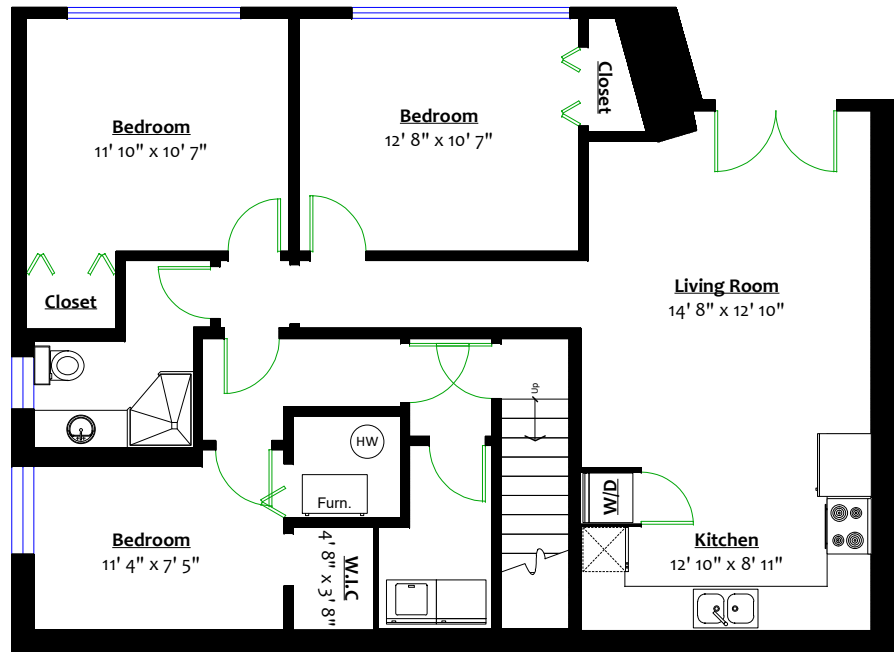

**975 Shavington Street,  
North Vancouver, B.C.**

**Totals\*\***

Main Level: 1,145 sq. ft.

Lower Level: 1,135 sq. ft.

Total: 2,280 sq. ft.

Deck: 245 sq. ft.

**LOWER LEVEL**  
Floor Area: 1,135 Sq. Ft.

**MAIN LEVEL**  
Floor Area: 1,145 Sq. Ft.