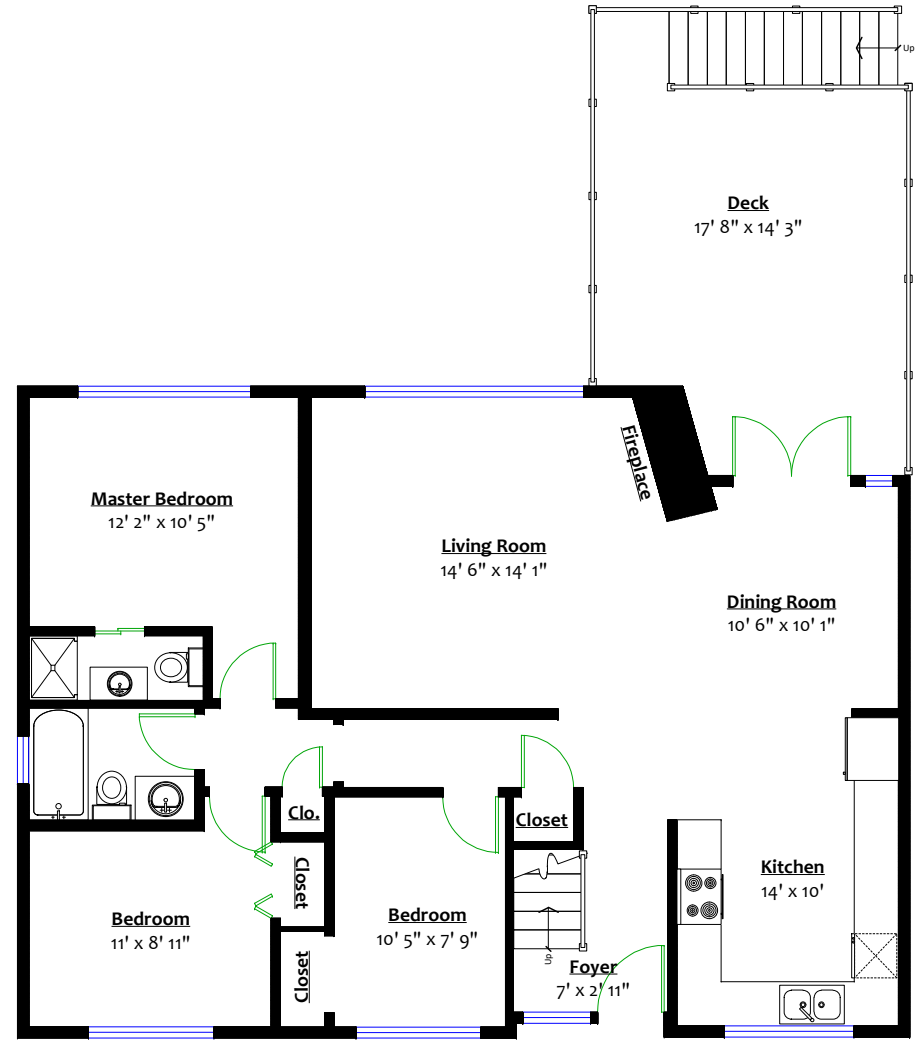

**975 Shavington Street,  
North Vancouver, B.C.**

**Totals\*\***

Main Level: 1,145 sq. ft.

Lower Level: 1,135 sq. ft.

Total: 2,280 sq. ft.

Deck: 245 sq. ft.

**LOWER LEVEL**  
Floor Area: 1,135 Sq. Ft.

**MAIN LEVEL**  
Floor Area: 1,145 Sq. Ft.