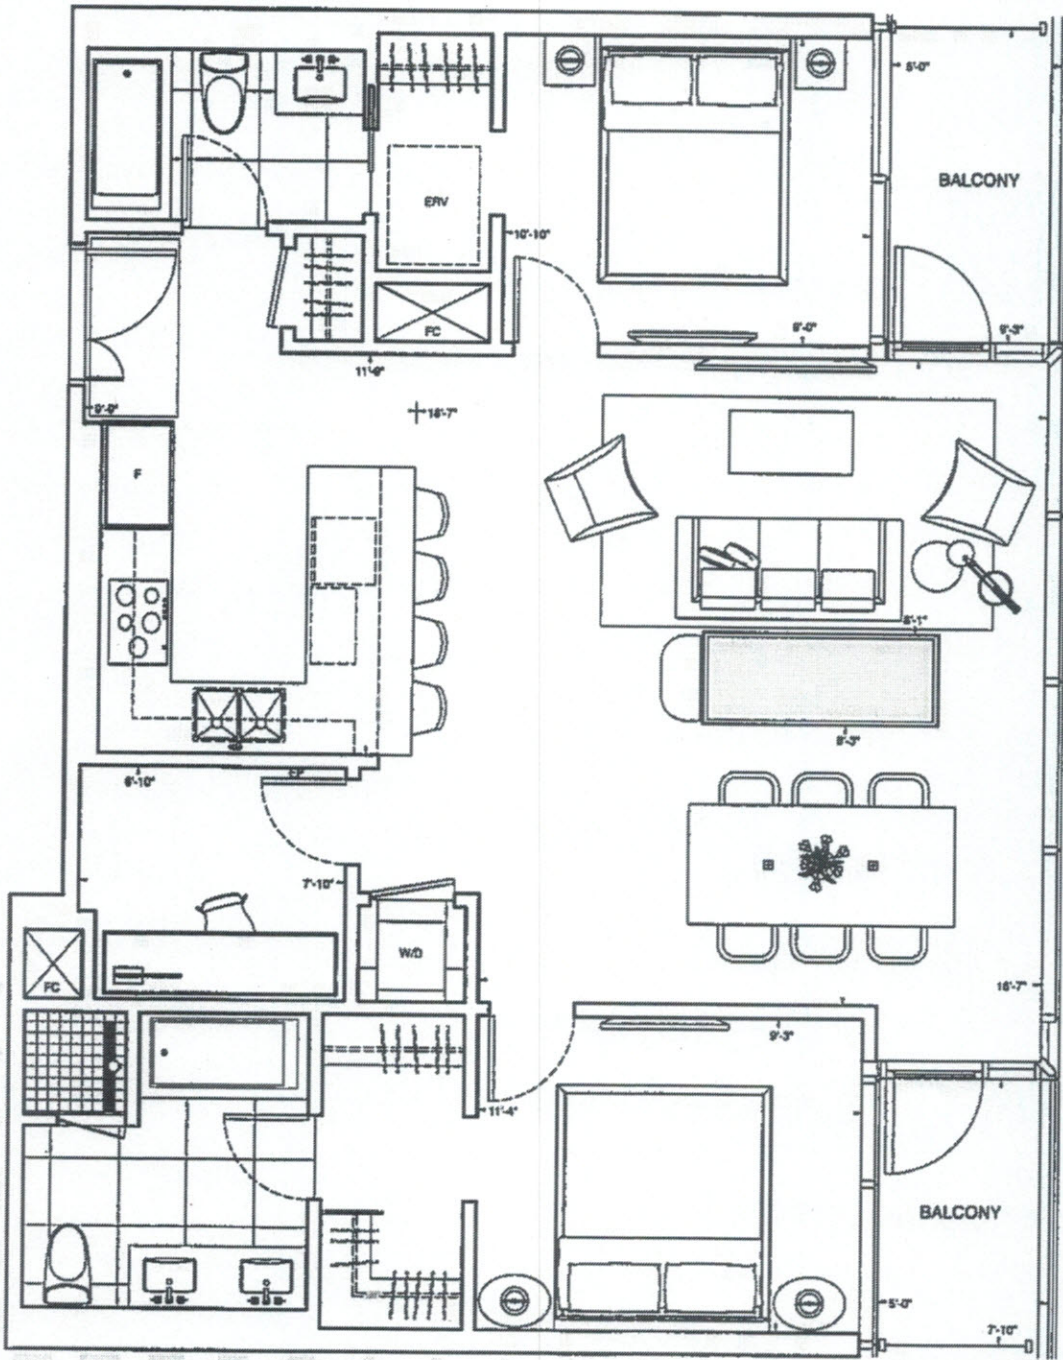

RESIDENCE 2L+D

4503

2 Bedroom Plus Den
Interior: 1,067 square feet • Balcony: 87 square feet

All dimensions are approximate and subject to normal construction variances. Dimensions may exceed the useable floor area. Suite and specifications subject to change without notice. Furniture is displayed for illustration purposes only and does not necessarily reflect the electrical plan for the suite. Suites are sold unfurnished. E. 9 D.E. October 2015.