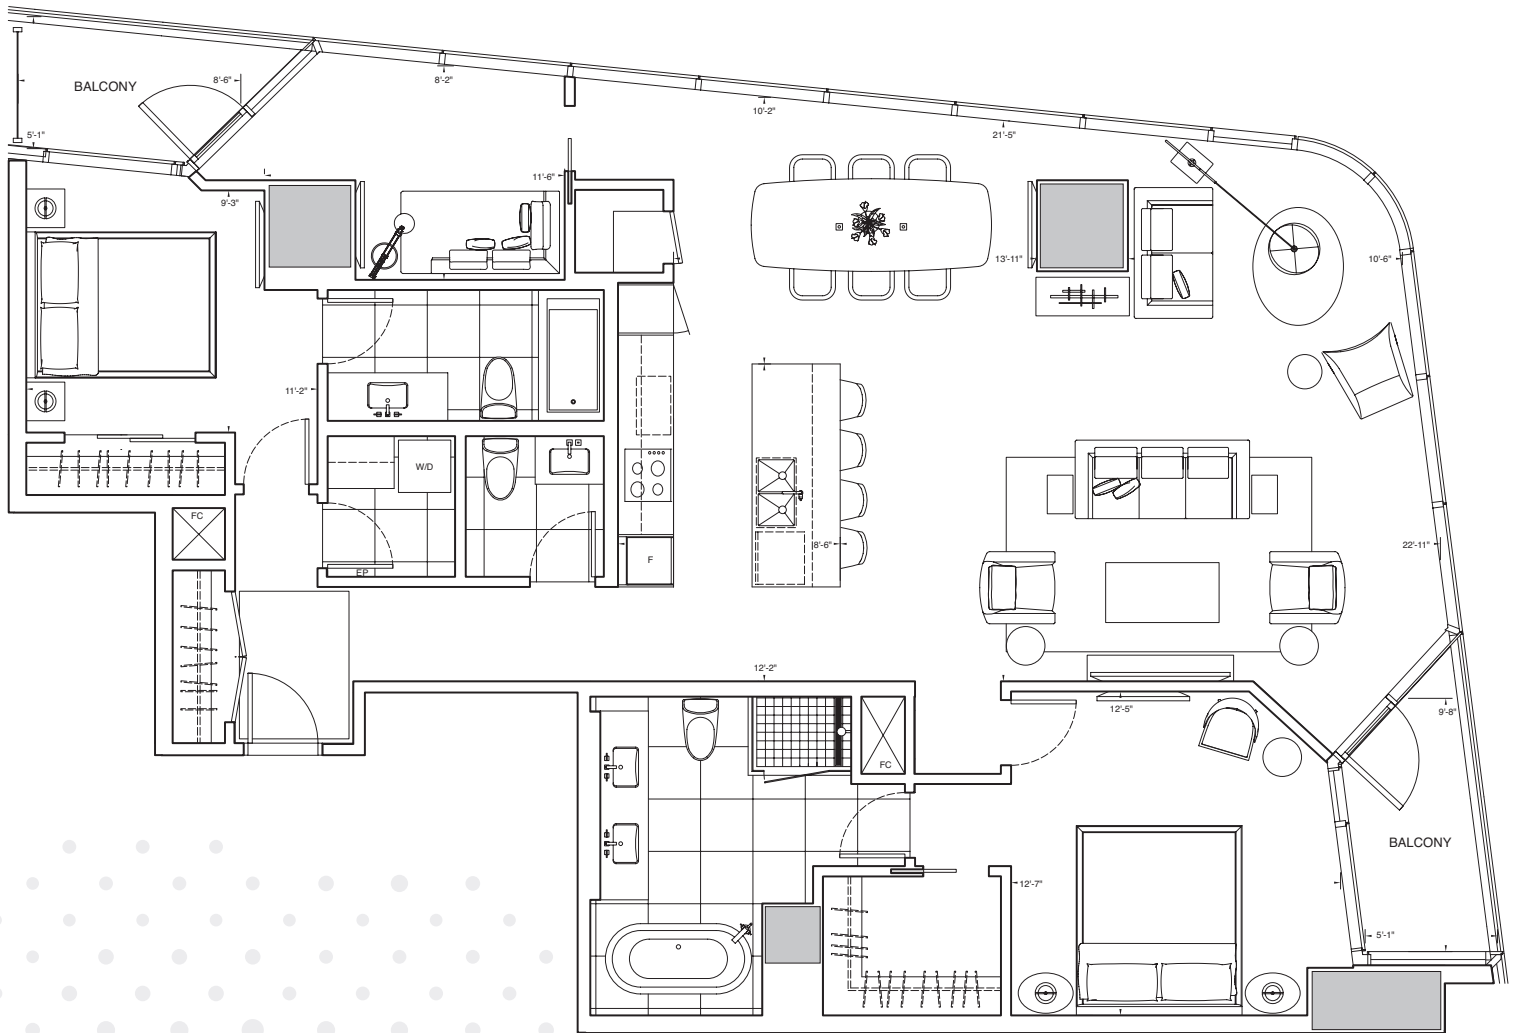

RESIDENCE 2H+D

2 Bedroom Plus Den
Interior: 1,586 square feet • Balcony: 91 square feet

All dimensions are approximate and subject to normal construction variances. Dimensions may exceed the useable floor area. Sizes and specifications subject to change without notice. Furniture is displayed for illustration purposes only and does not necessarily reflect the electrical plan for the suite. Suites are sold unfurnished. E. & O.E. October 2015.