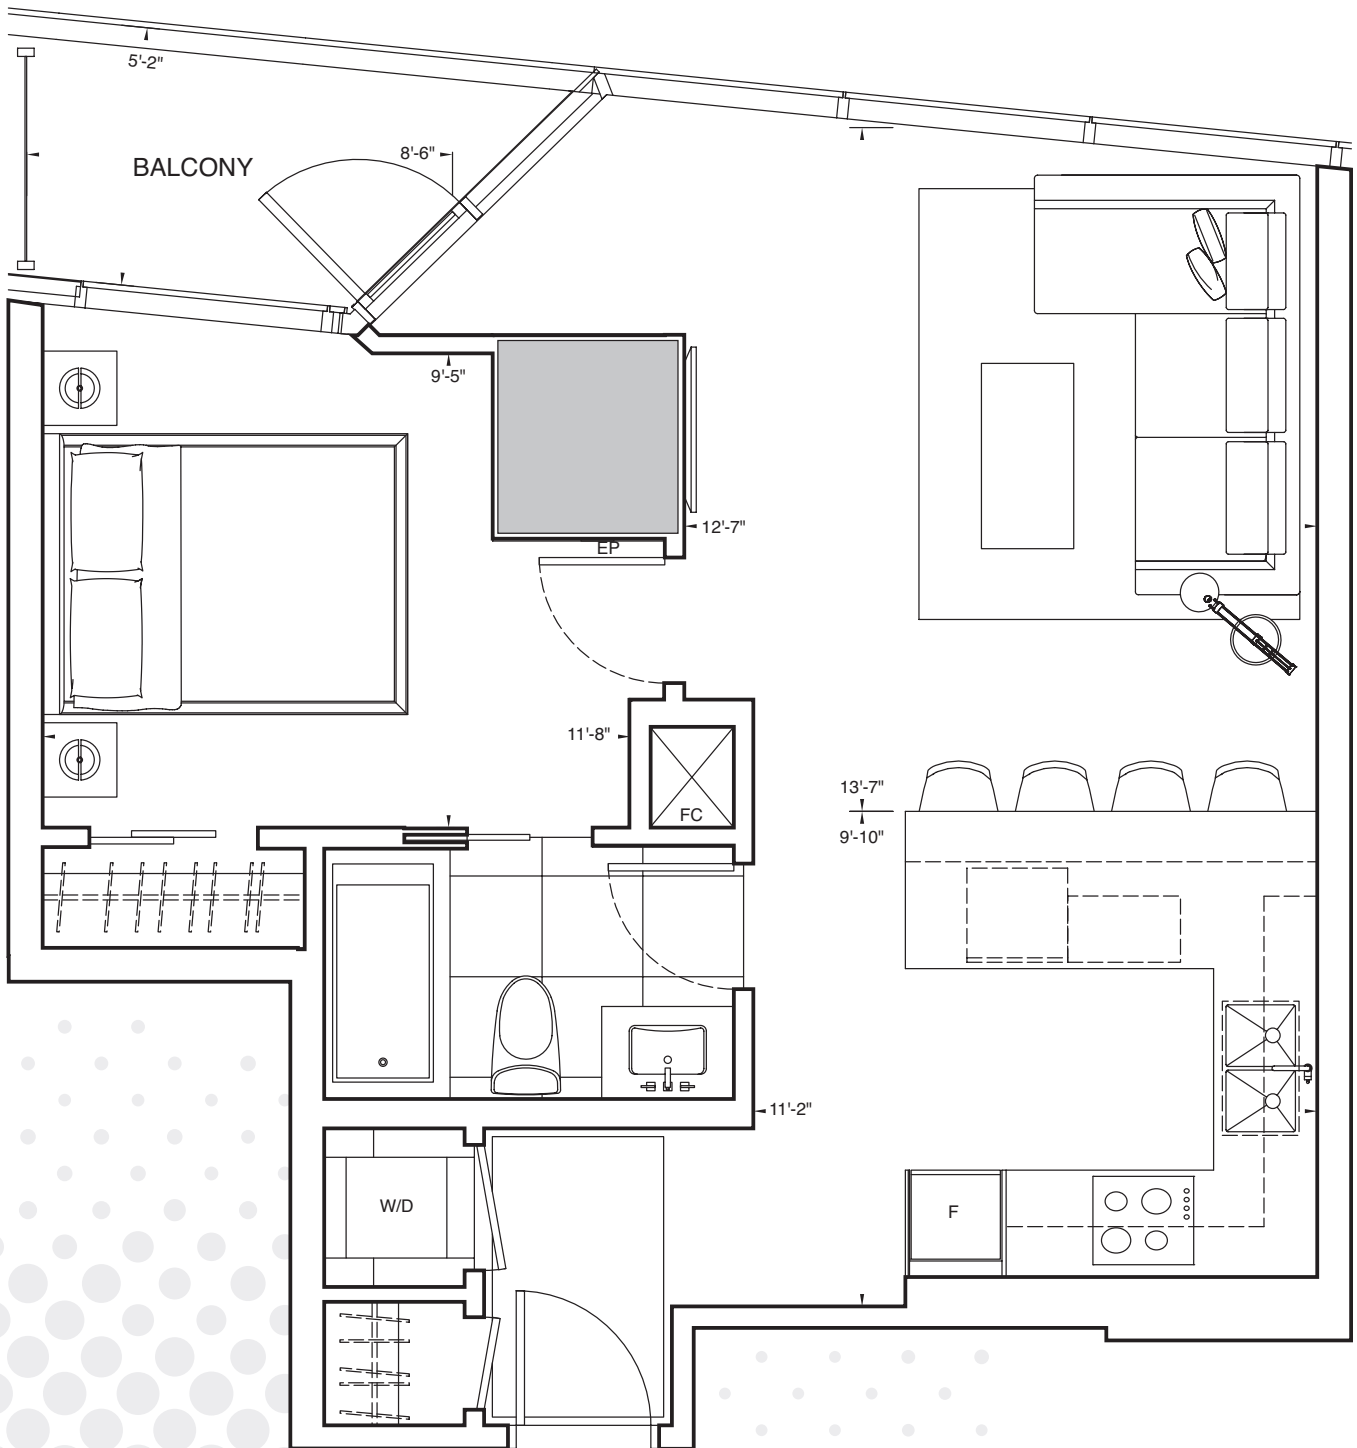

RESIDENCE 1G

1 Bedroom

Interior: 572 square feet • Balcony: 42 square feet

All dimensions are approximate and subject to normal construction variances. Dimensions may exceed the useable floor area. Sizes and specifications subject to change without notice. Furniture is displayed for illustration purposes only and does not necessarily reflect the electrical plan for the suite. Suites are sold unfurnished. E. & O.E. October 2015.