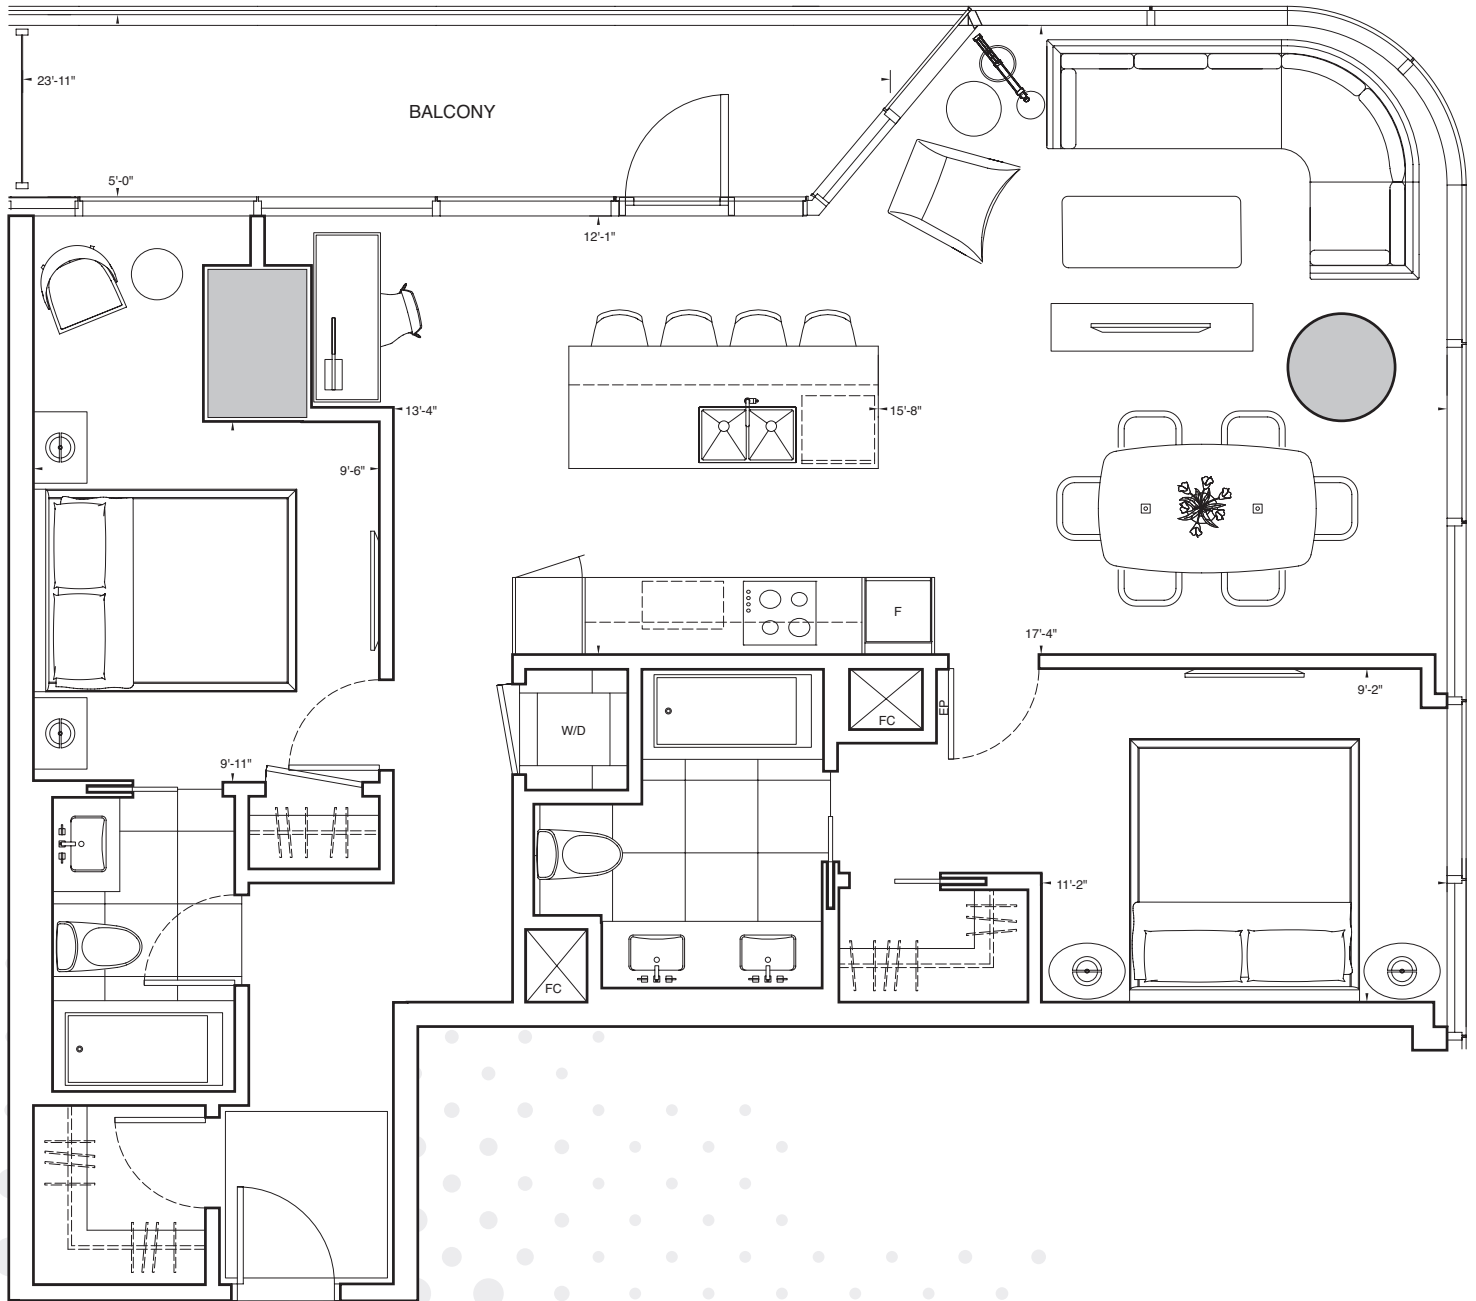

RESIDENCE 2E

2 Bedroom

Interior: 1,067 square feet • Balcony: 126 square feet

All dimensions are approximate and subject to normal construction variances. Dimensions may exceed the useable floor area. Sizes and specifications subject to change without notice. Furniture is displayed for illustration purposes only and does not necessarily reflect the electrical plan for the suite. Suites are sold unfurnished. E. & O.E. October 2015.